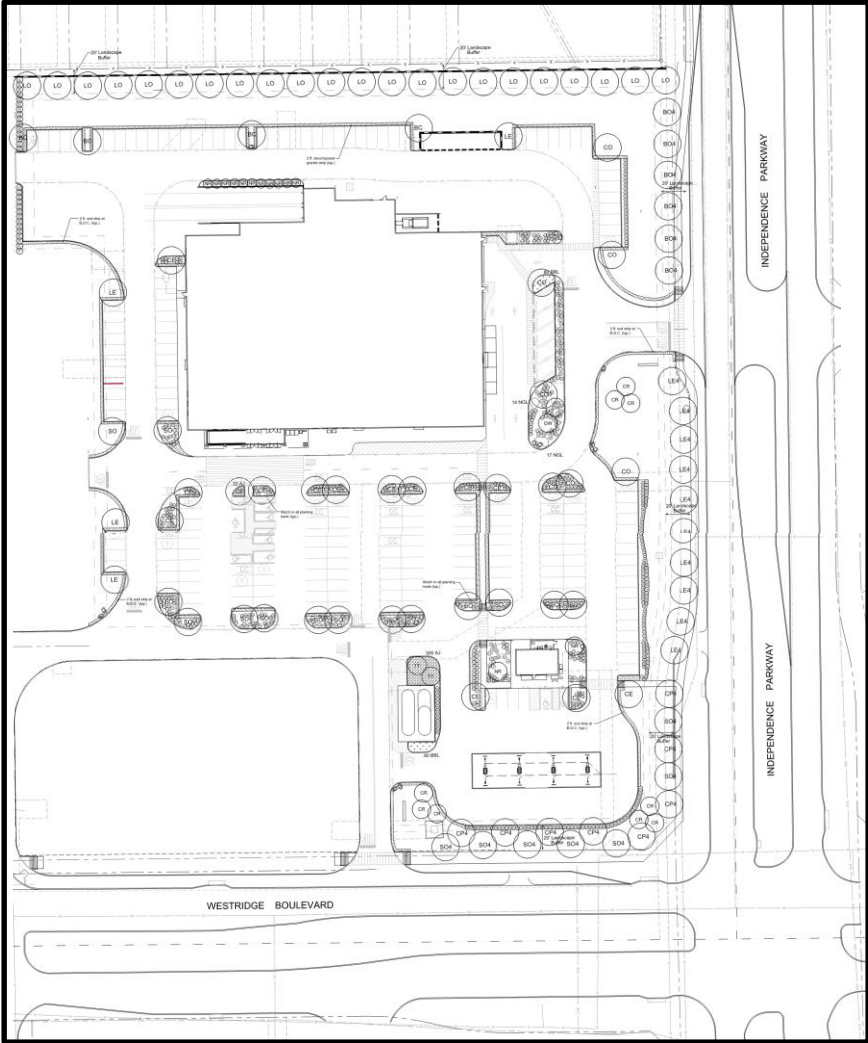

Westridge Retail
Site Plan
16-037SP

Location Map

Aerial Exhibit

Proposed Site Plan

Proposed Landscape Plan

Proposed Site Plan Variance