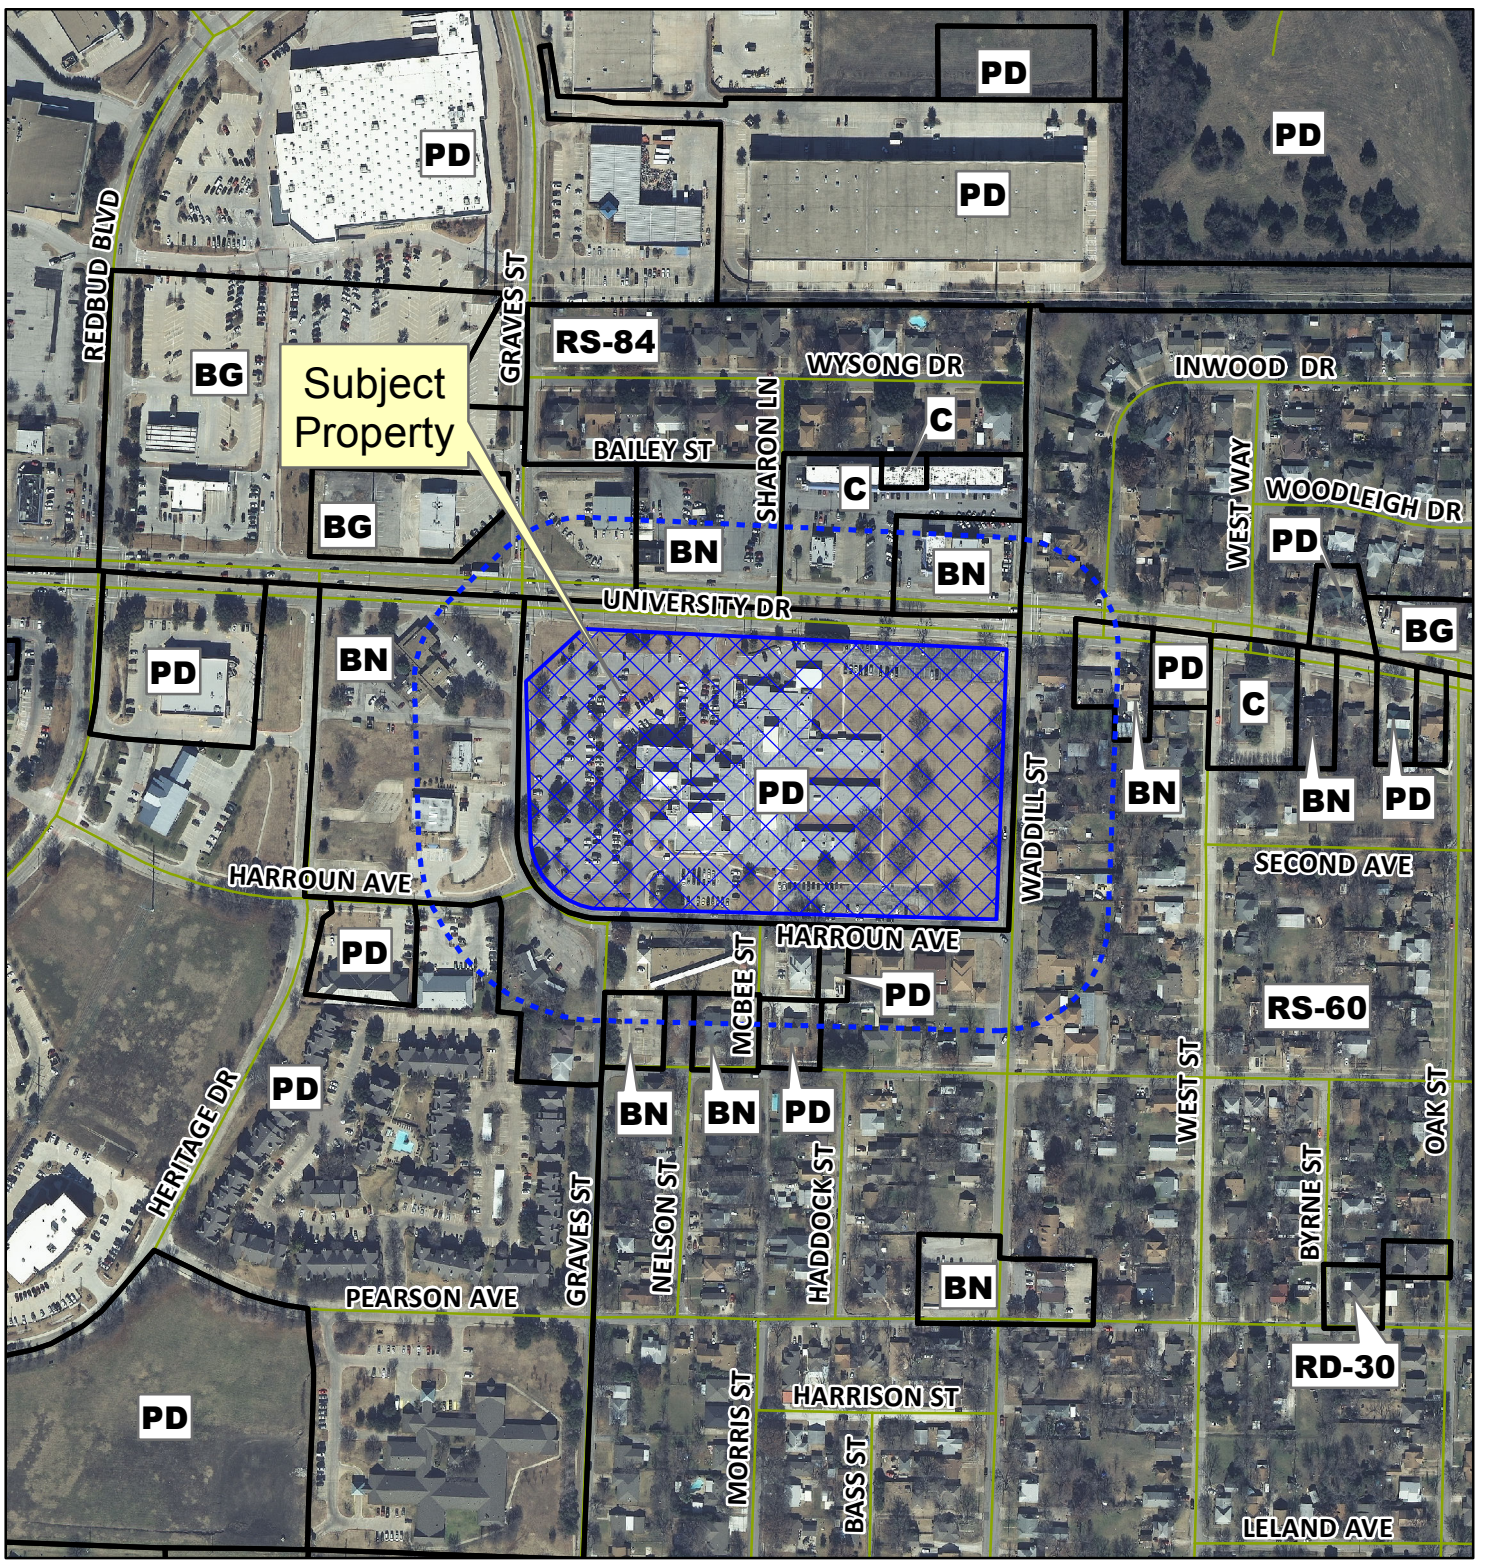

Notification Map

Case: 12-216Z

--- 200' Notification Buffer

Vicinity Map

Notification Map

Case: 12-216Z

--- 200' Notification Buffer