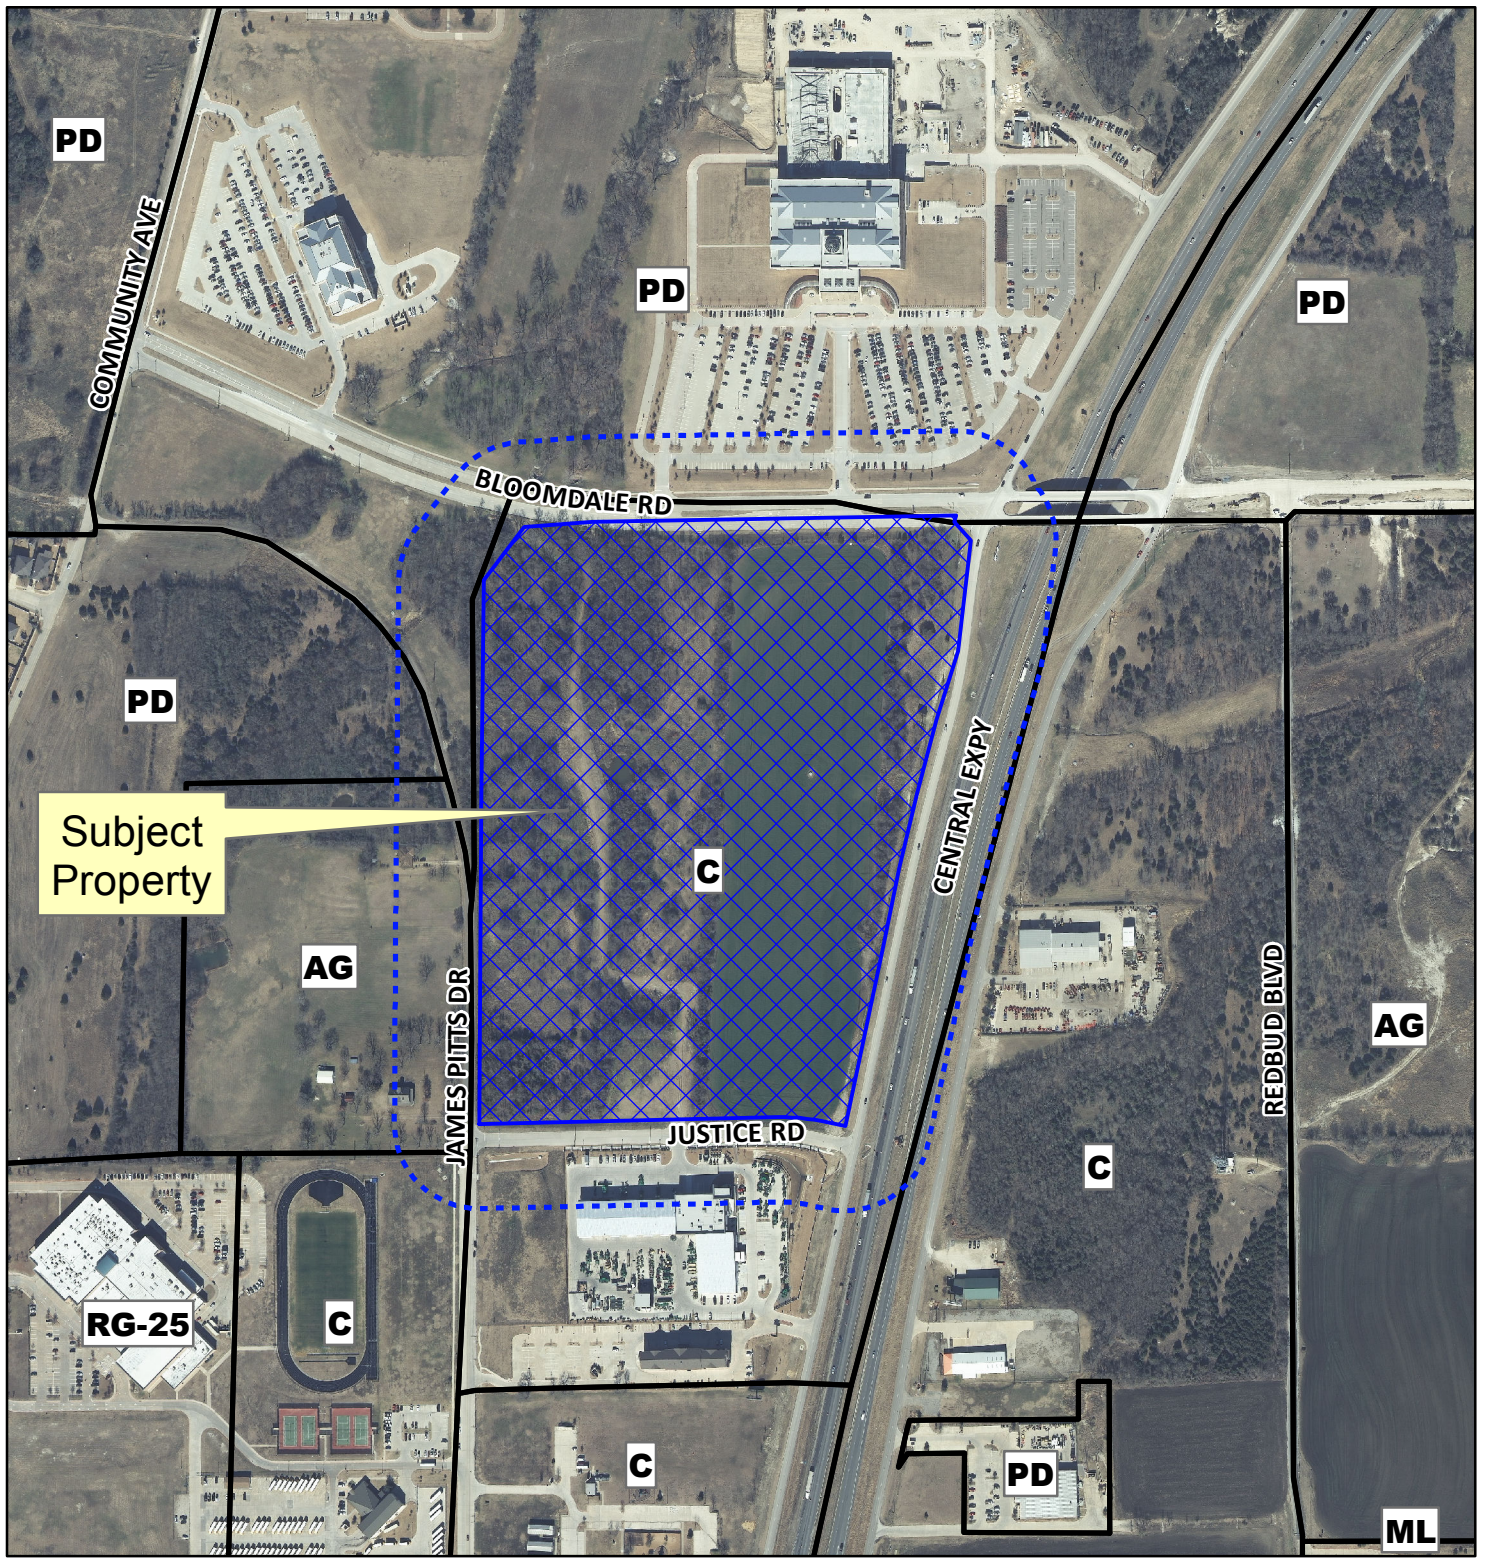

Notification Map

Case: 13-017Z

--- 200' Notification Buffer

Vicinity Map

Subject Property

Notification Map

Case: 13-017Z

--- 200' Notification Buffer