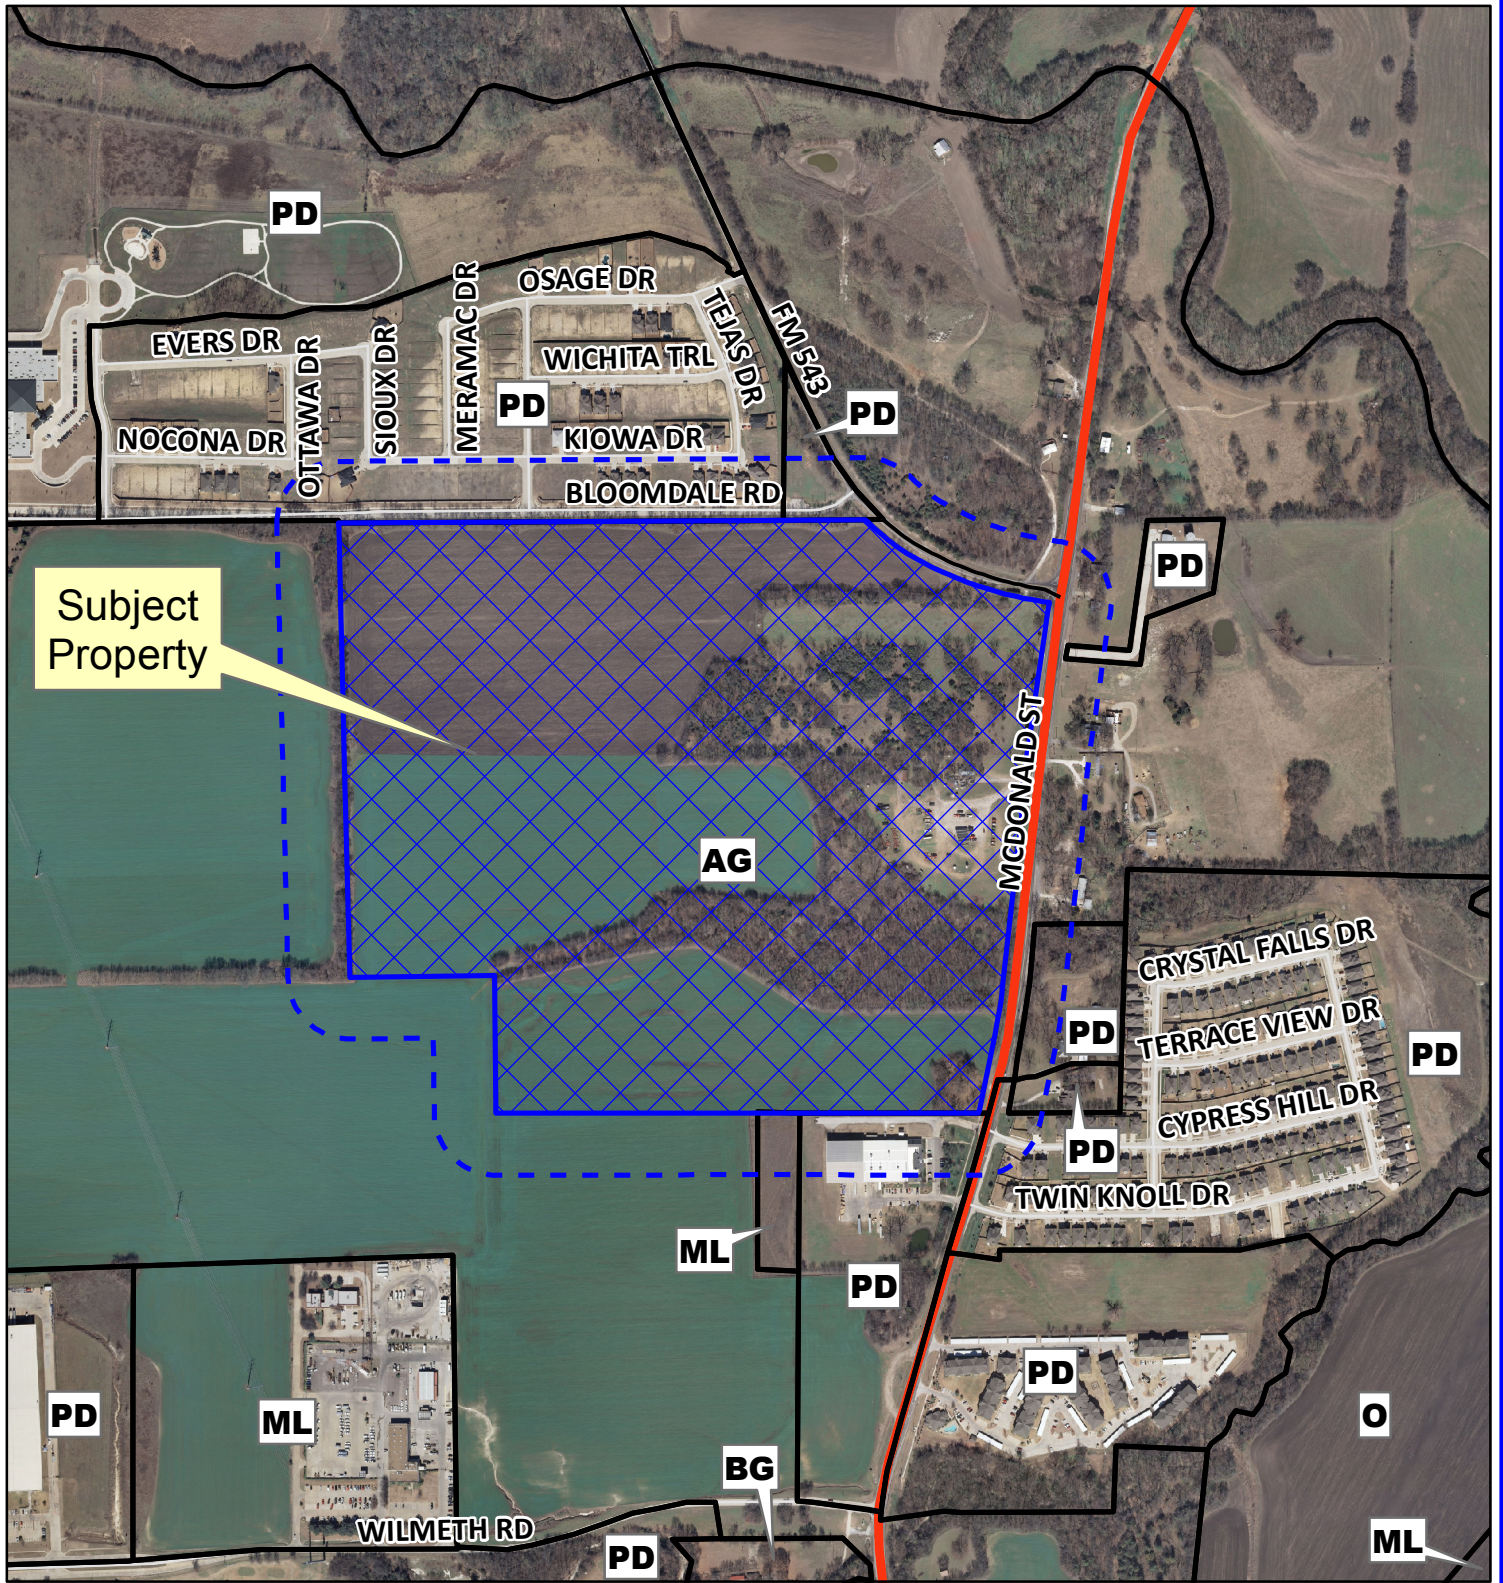

Subject Property

0 300 600 Feet

Notification Case

Case: 12-093Z

--- 200' Notification Buffer

Subject Property

Notification Case

Case: 12-093Z

--- 200' Notification Buffer