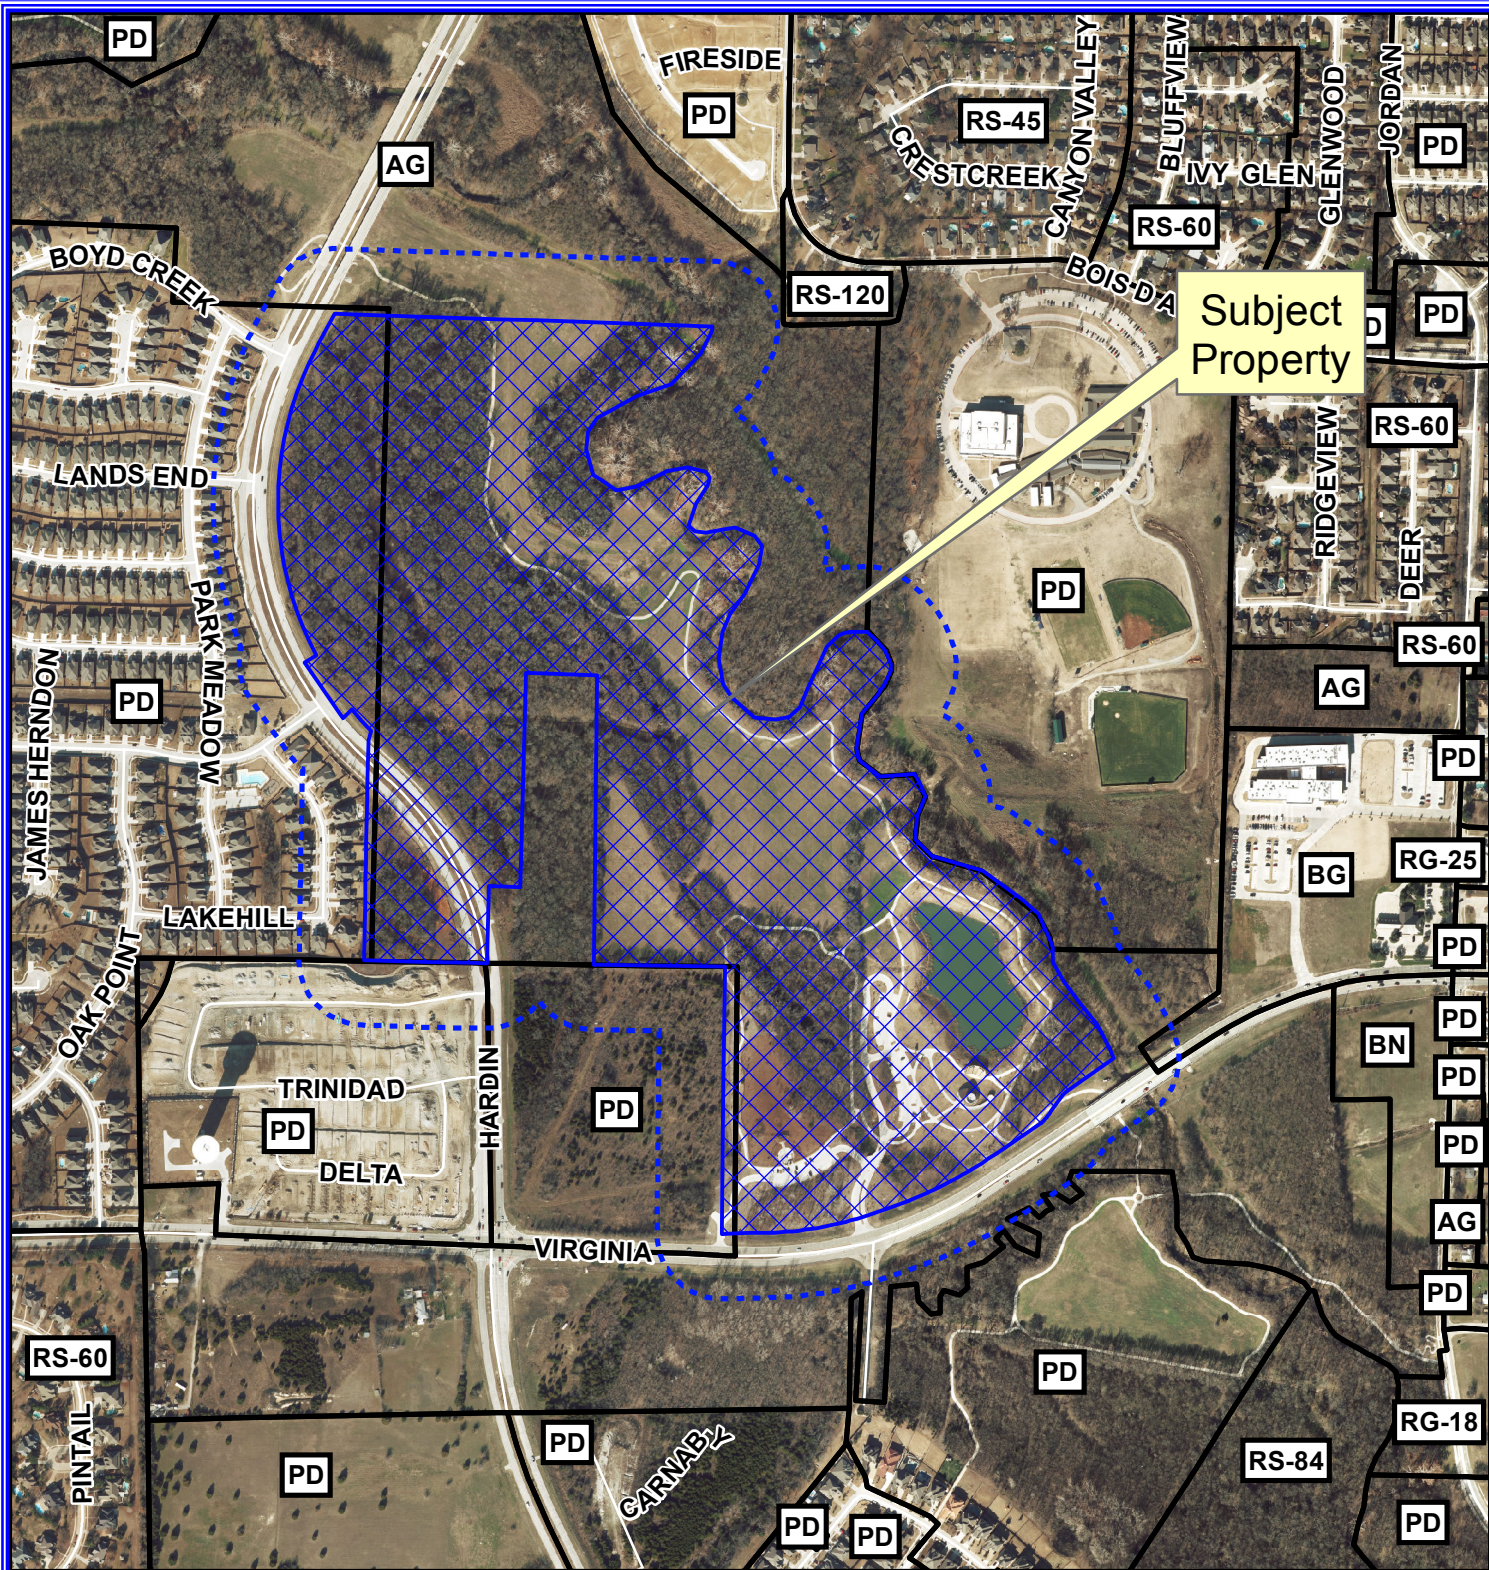

Notification Map

Case: 16-137SP

--- 200' Buffer

Vicinity Map

Notification Map

Case: 16-137SP

--- 200' Buffer