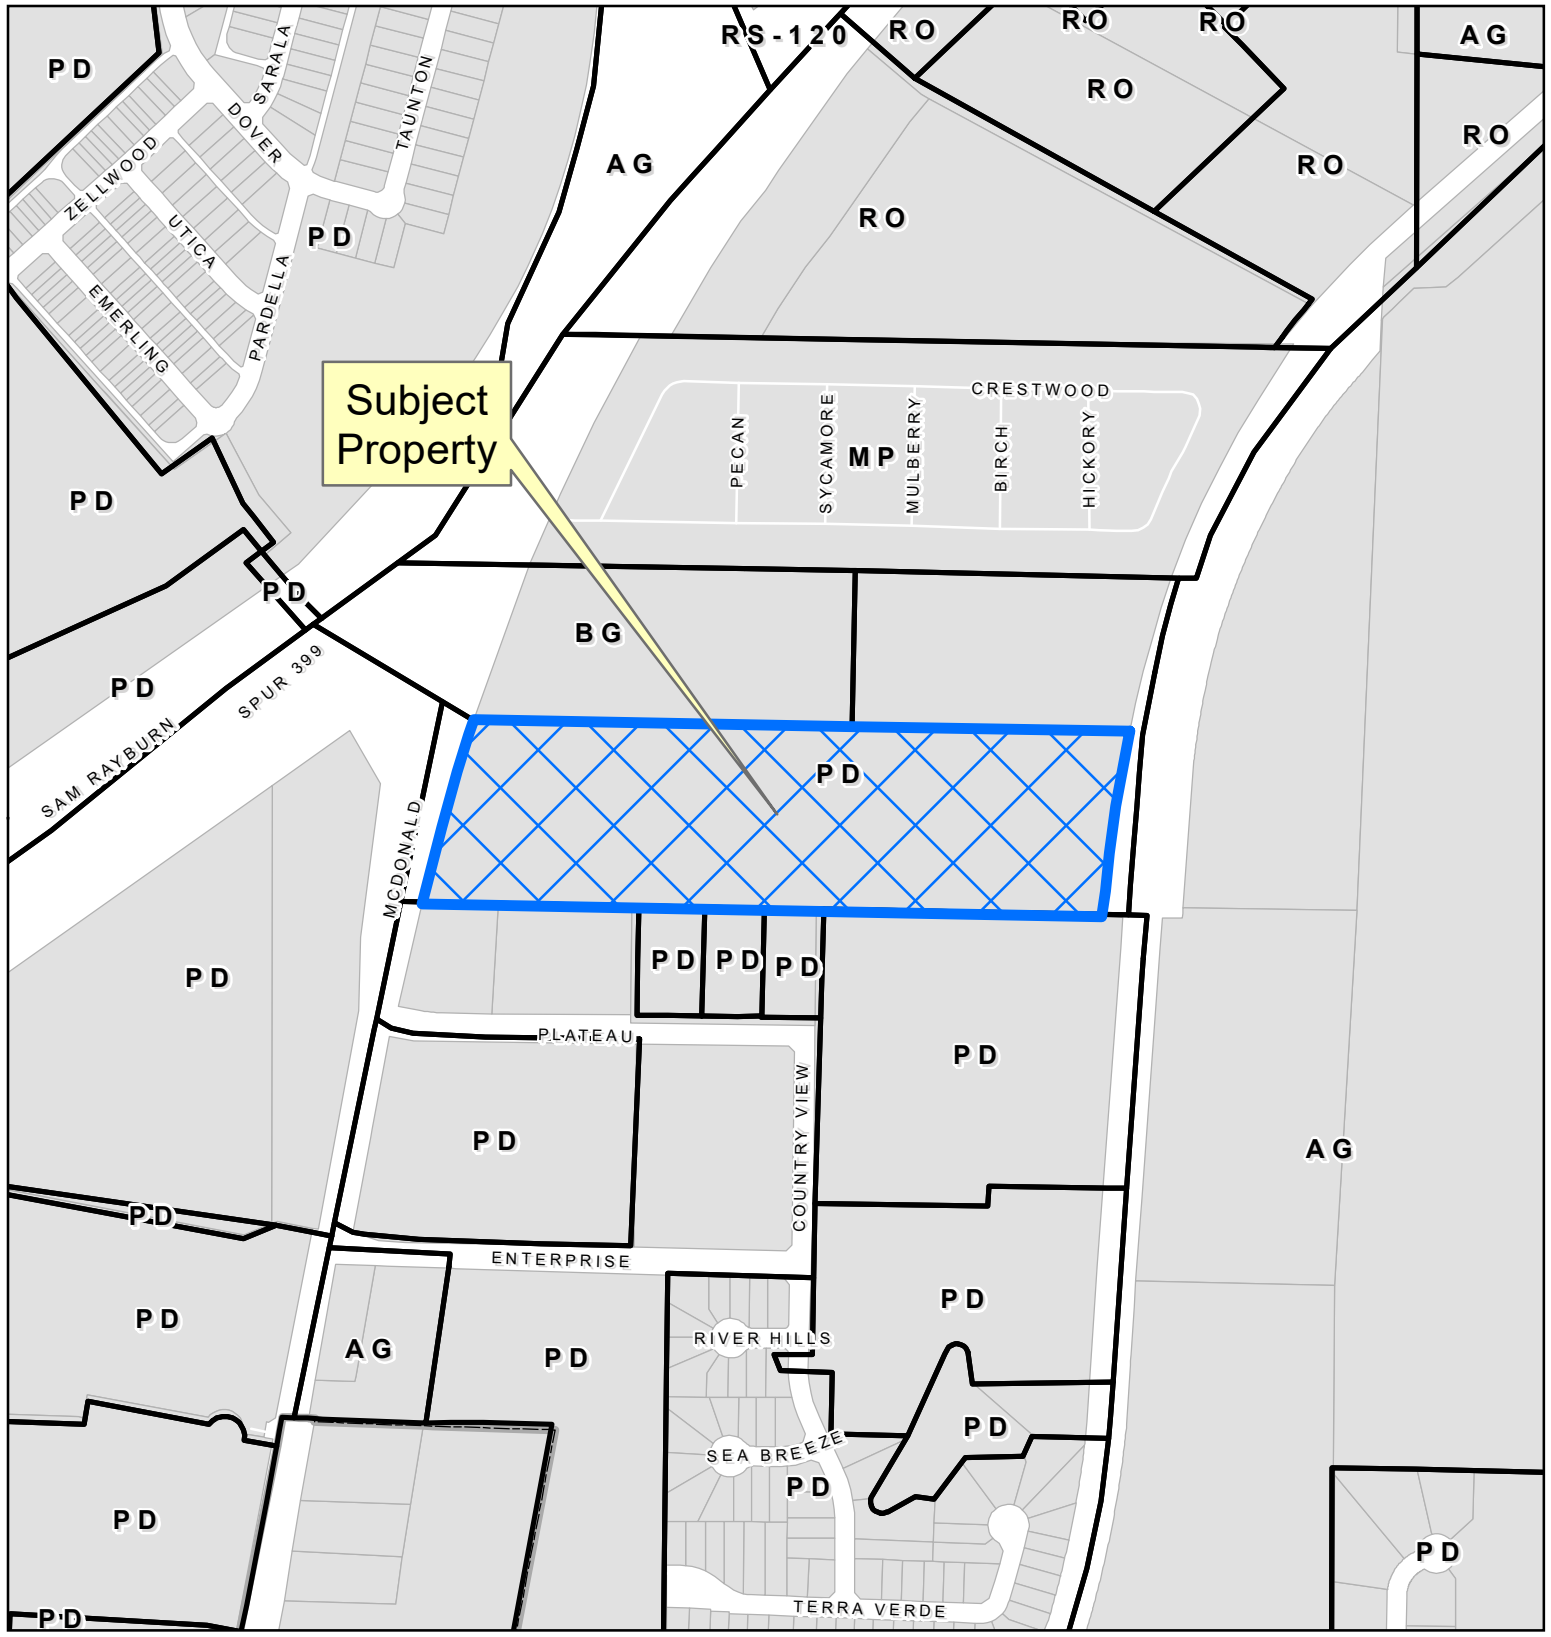

Subject Property

Vicinity Map

Location Map

ZONE2021-0129

DISCLAIMER: This map and information contained in it were developed exclusively for use by the City of McKinney. Any use or reliance on this map by anyone else is at that party's risk and without liability to the City of McKinney, its officials or employees for any discrepancies, errors, or variances which may exist.

Subject Property

Location Map

ZONE2021-0129

DISCLAIMER: This map and information contained in it were developed exclusively for use by the City of McKinney. Any use or reliance on this map by anyone else is at that party's risk and without liability to the City of McKinney, its officials or employees for any discrepancies, errors, or variances which may exist.