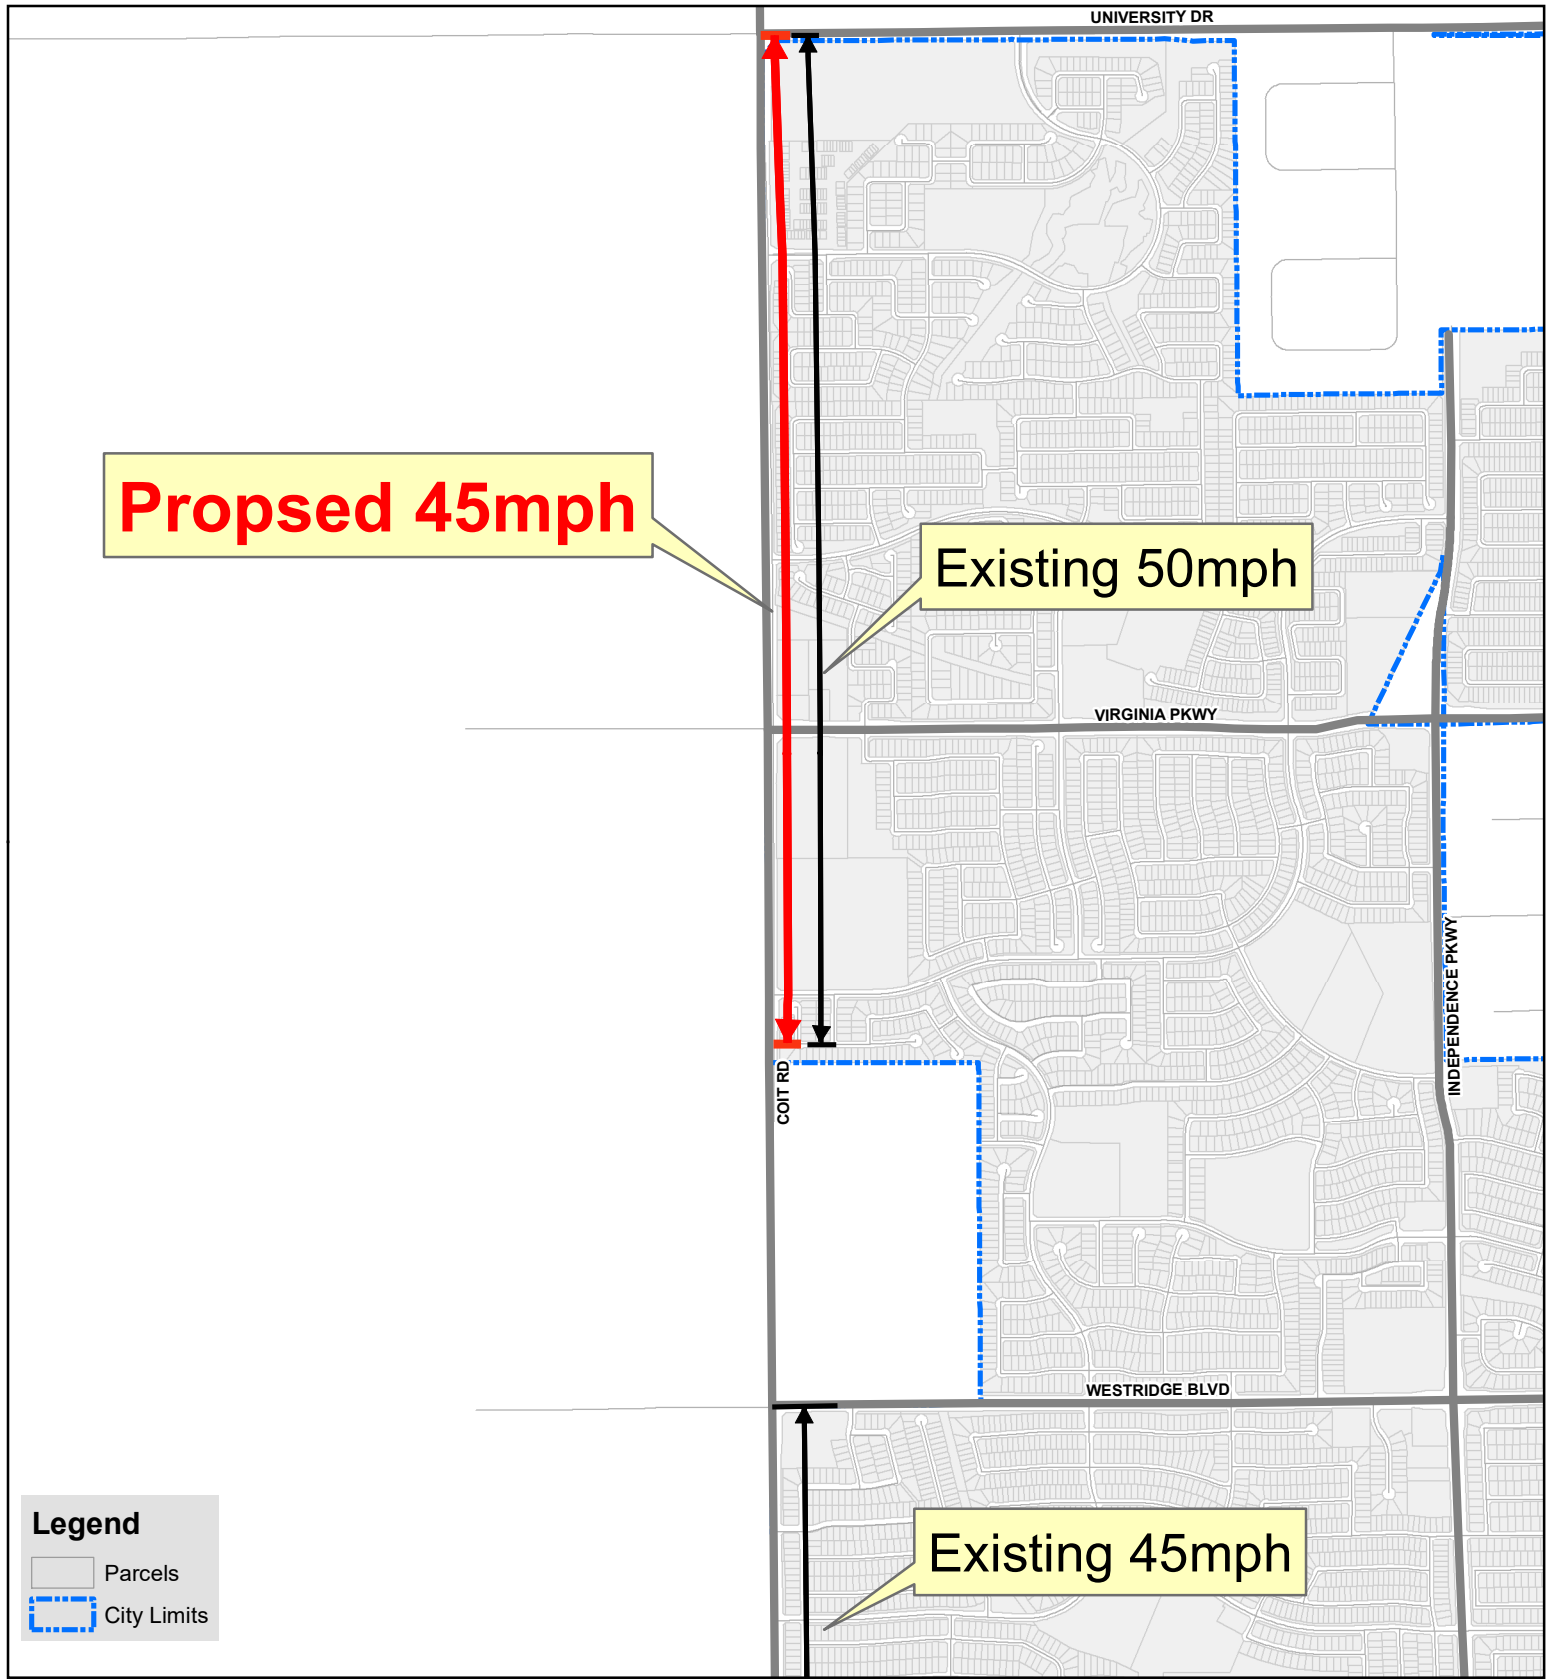

Document Path: Y:\GIS\GISWork\KKingrajiyaMap\Projects\LocationMap\Dev_Services_Notification_Map.mxd

Legend

- Parcels
- City Limits

Coit RD Proposed Speed Limits

DISCLAIMER: This map and information contained in it were developed exclusively for use by the City of McKinney. Any use or reliance on this map by anyone else is at that party's risk and without liability to the City of McKinney, its officials or employees for any discrepancies, errors, or variances which may exist.