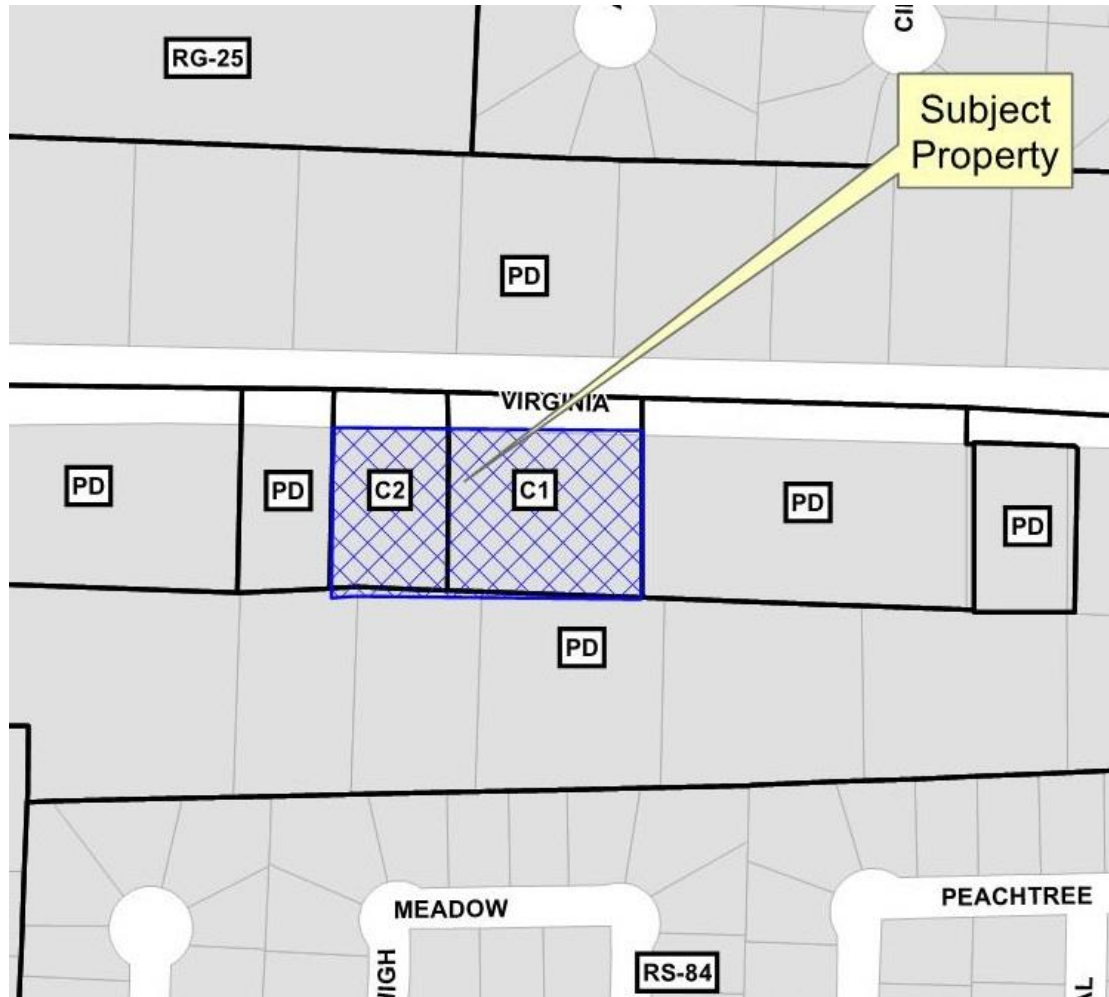

Virginia Pkwy Professional
Center South
Minor Replat
16-311MRP

- MONEY MAGAZINE 2014 -

Location Map

Aerial Exhibit