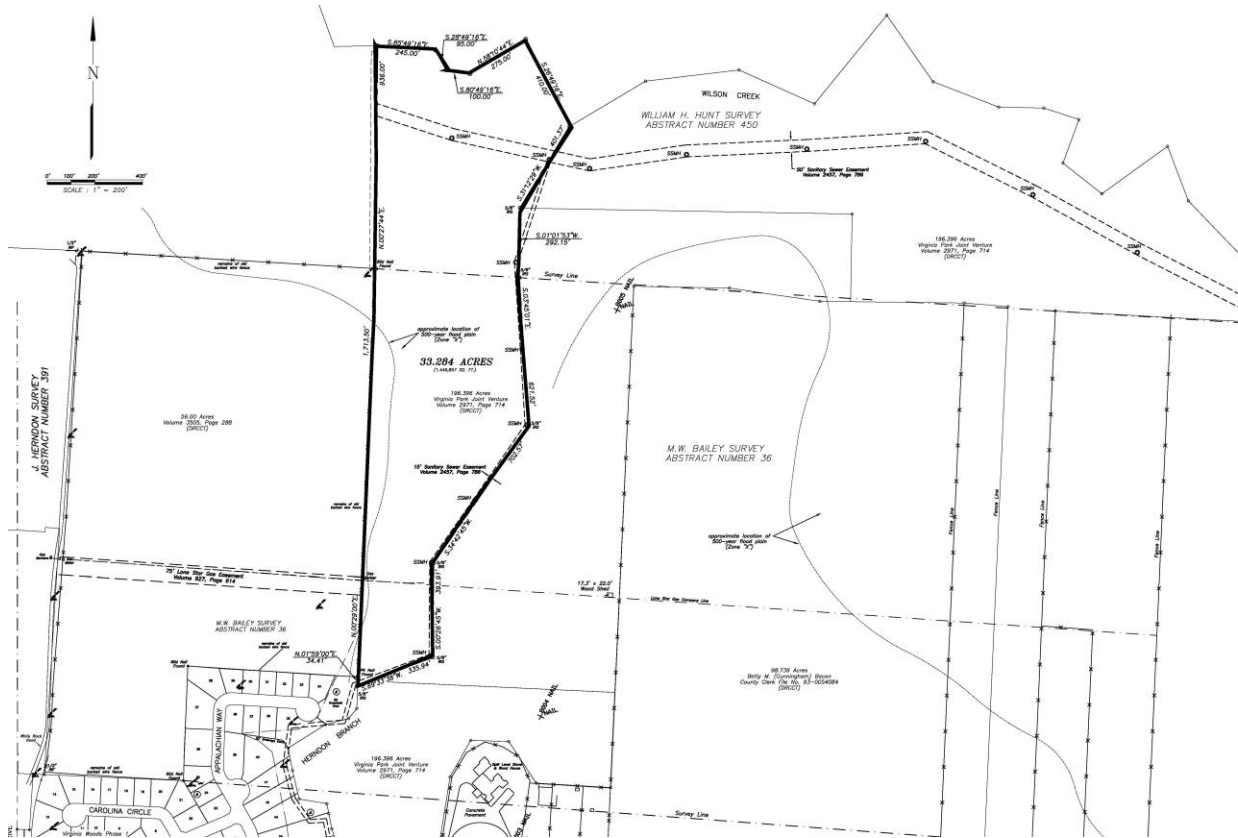

Carlisle Grace  
Rezone  
15-310Z

- MONEY MAGAZINE 2014 -

# Location Map

# Aerial Exhibit

# Proposed Zoning Exhibit

**Zoning Exhibit**  
**33.284-Acre**  
**Tract**