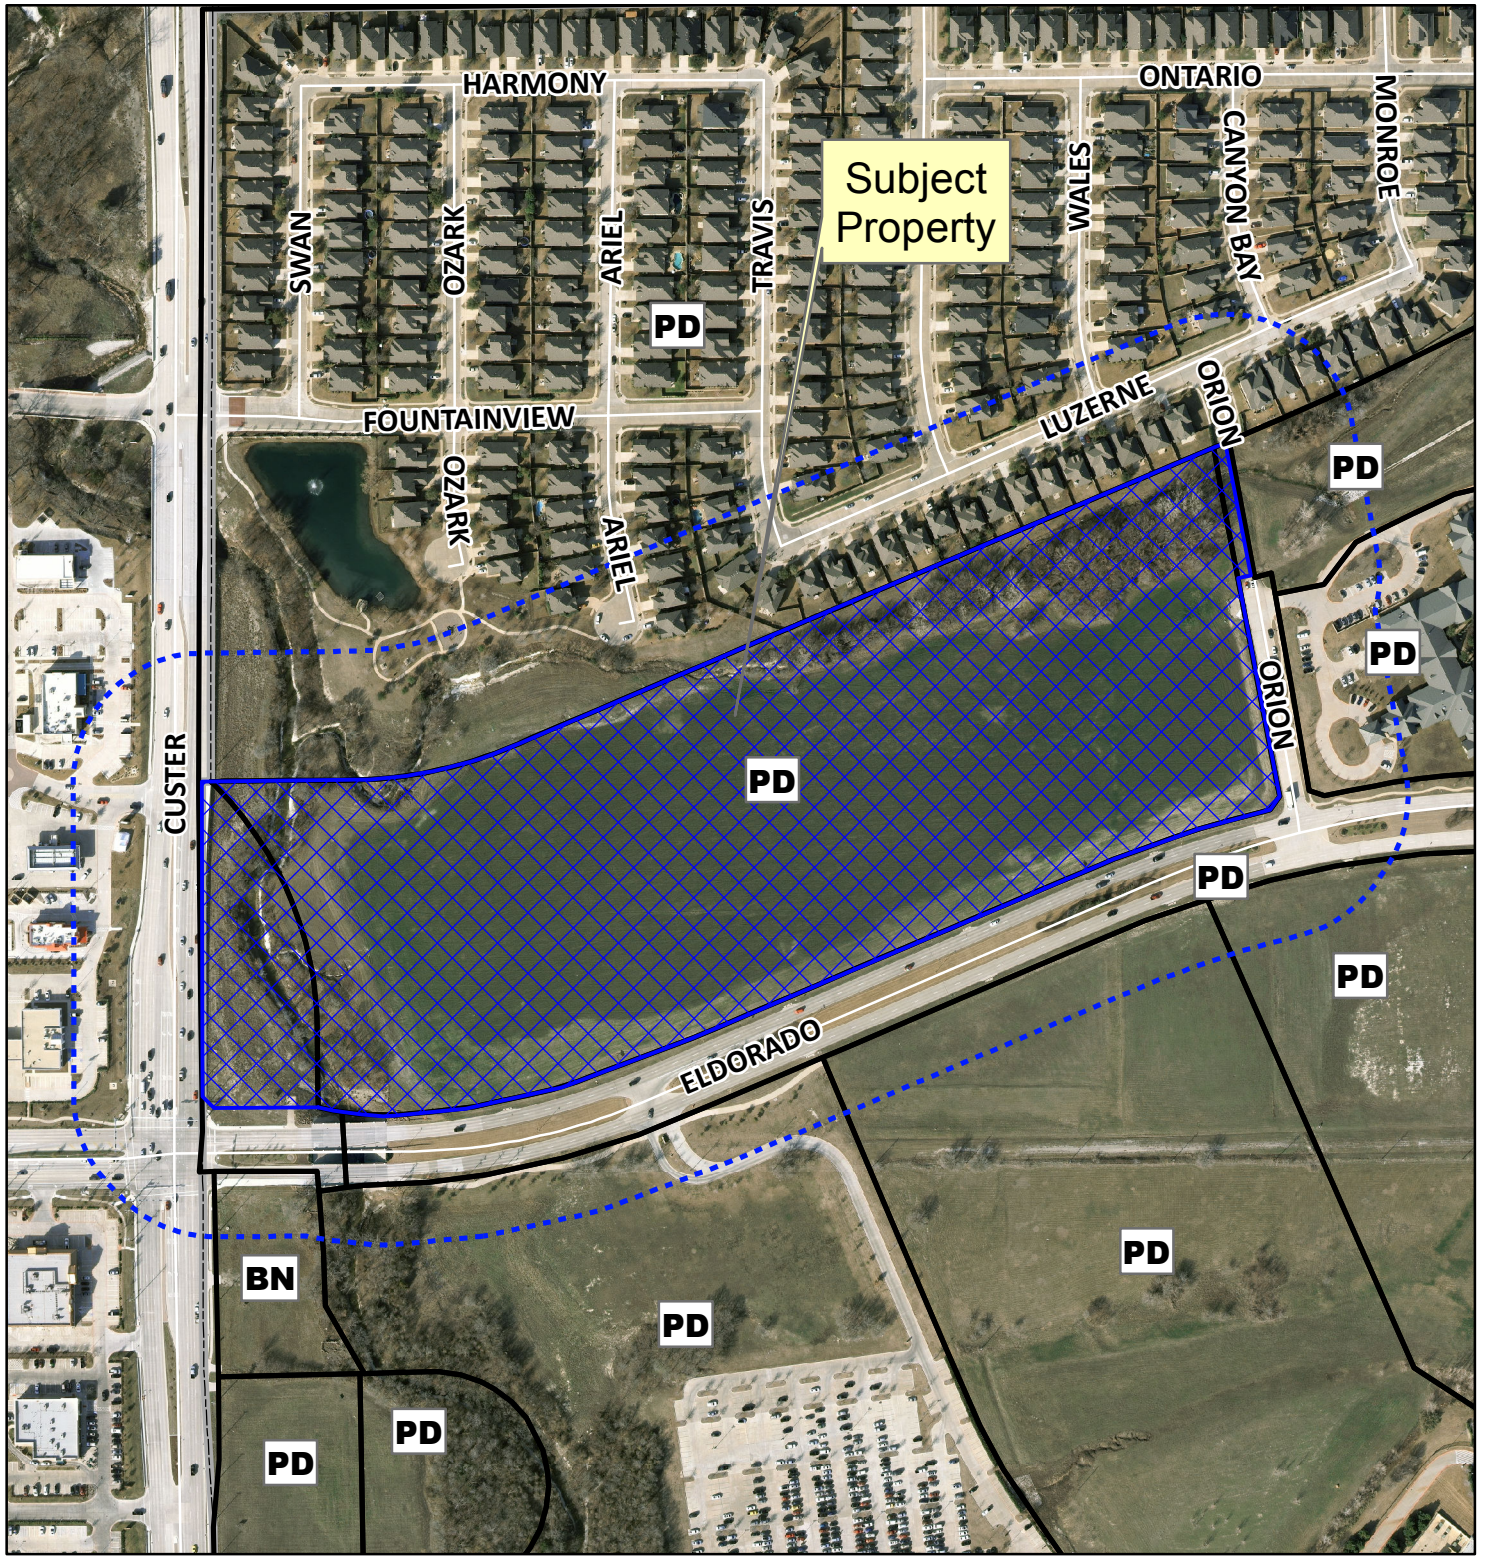

Notification Map

Case: 14-010Z

--- 200' Notification Buffer

Notification Map

Case: 14-010Z

--- 200' Notification Buffer

Path: S:\MCKGIS\notification\Projects\2014\14-010Z.mxd

DISCLAIMER: This map and information contained in it were developed exclusively for use by the City of McKinney. Any use or reliance on this map by anyone else is at that party's risk and without liability to the City of McKinney, its officials or employees for any discrepancies, errors, or variances which may exist.