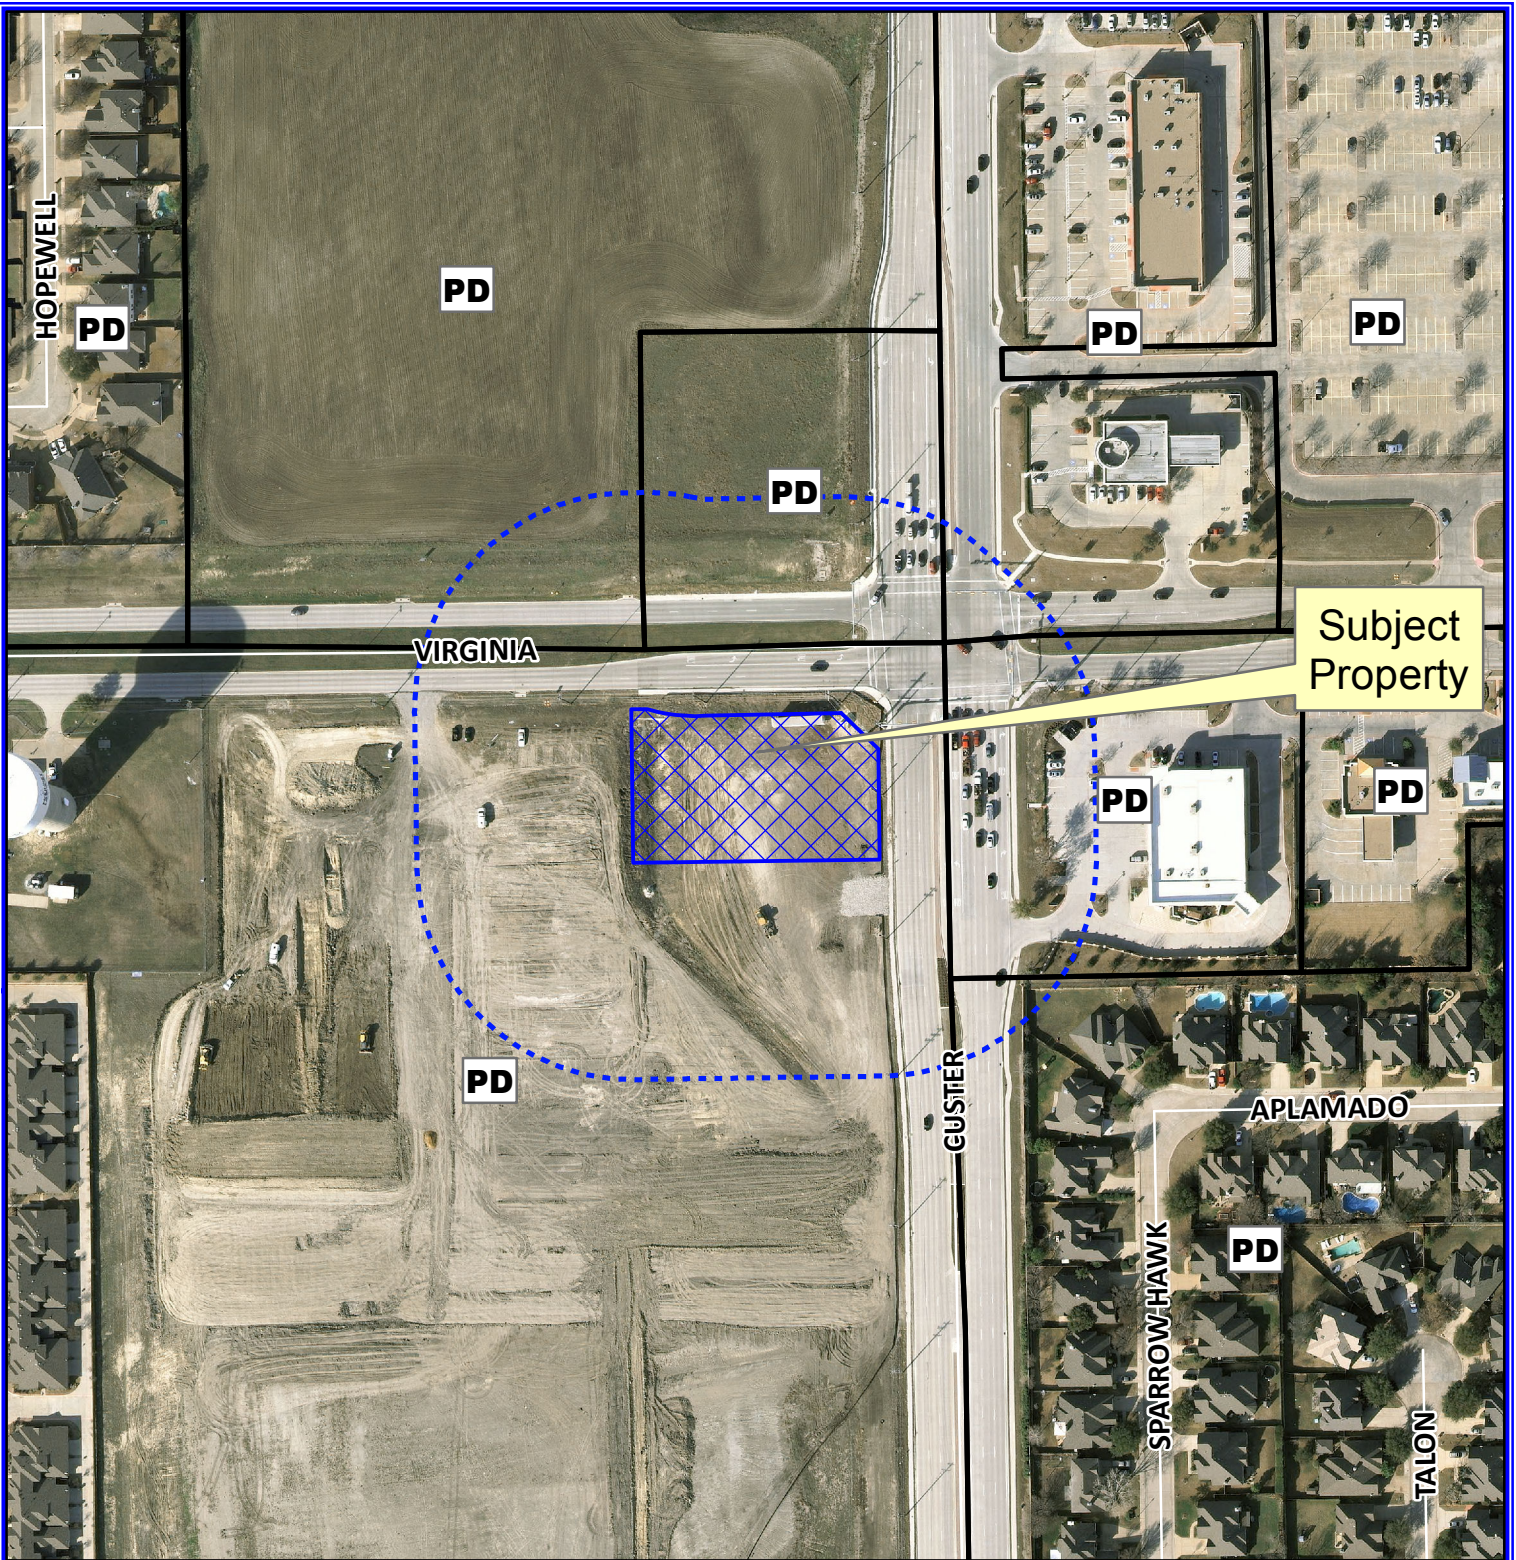

Notification Map

Case: 14-060SUP

--- 200' Notification Buffer

DISCLAIMER: This map and information contained in it were developed exclusively for use by the City of McKinney. Any use or reliance on this map by anyone else is at that party's risk and without liability to the City of McKinney, its officials or employees for any discrepancies, errors, or variances which may exist.

0 110 220 Feet

Notification Map

Case: 14-060SUP

--- 200' Notification Buffer

DISCLAIMER: This map and information contained in it were developed exclusively for use by the City of McKinney. Any use or reliance on this map by anyone else is at that party's risk and without liability to the City of McKinney, its officials or employees for any discrepancies, errors, or variances which may exist.