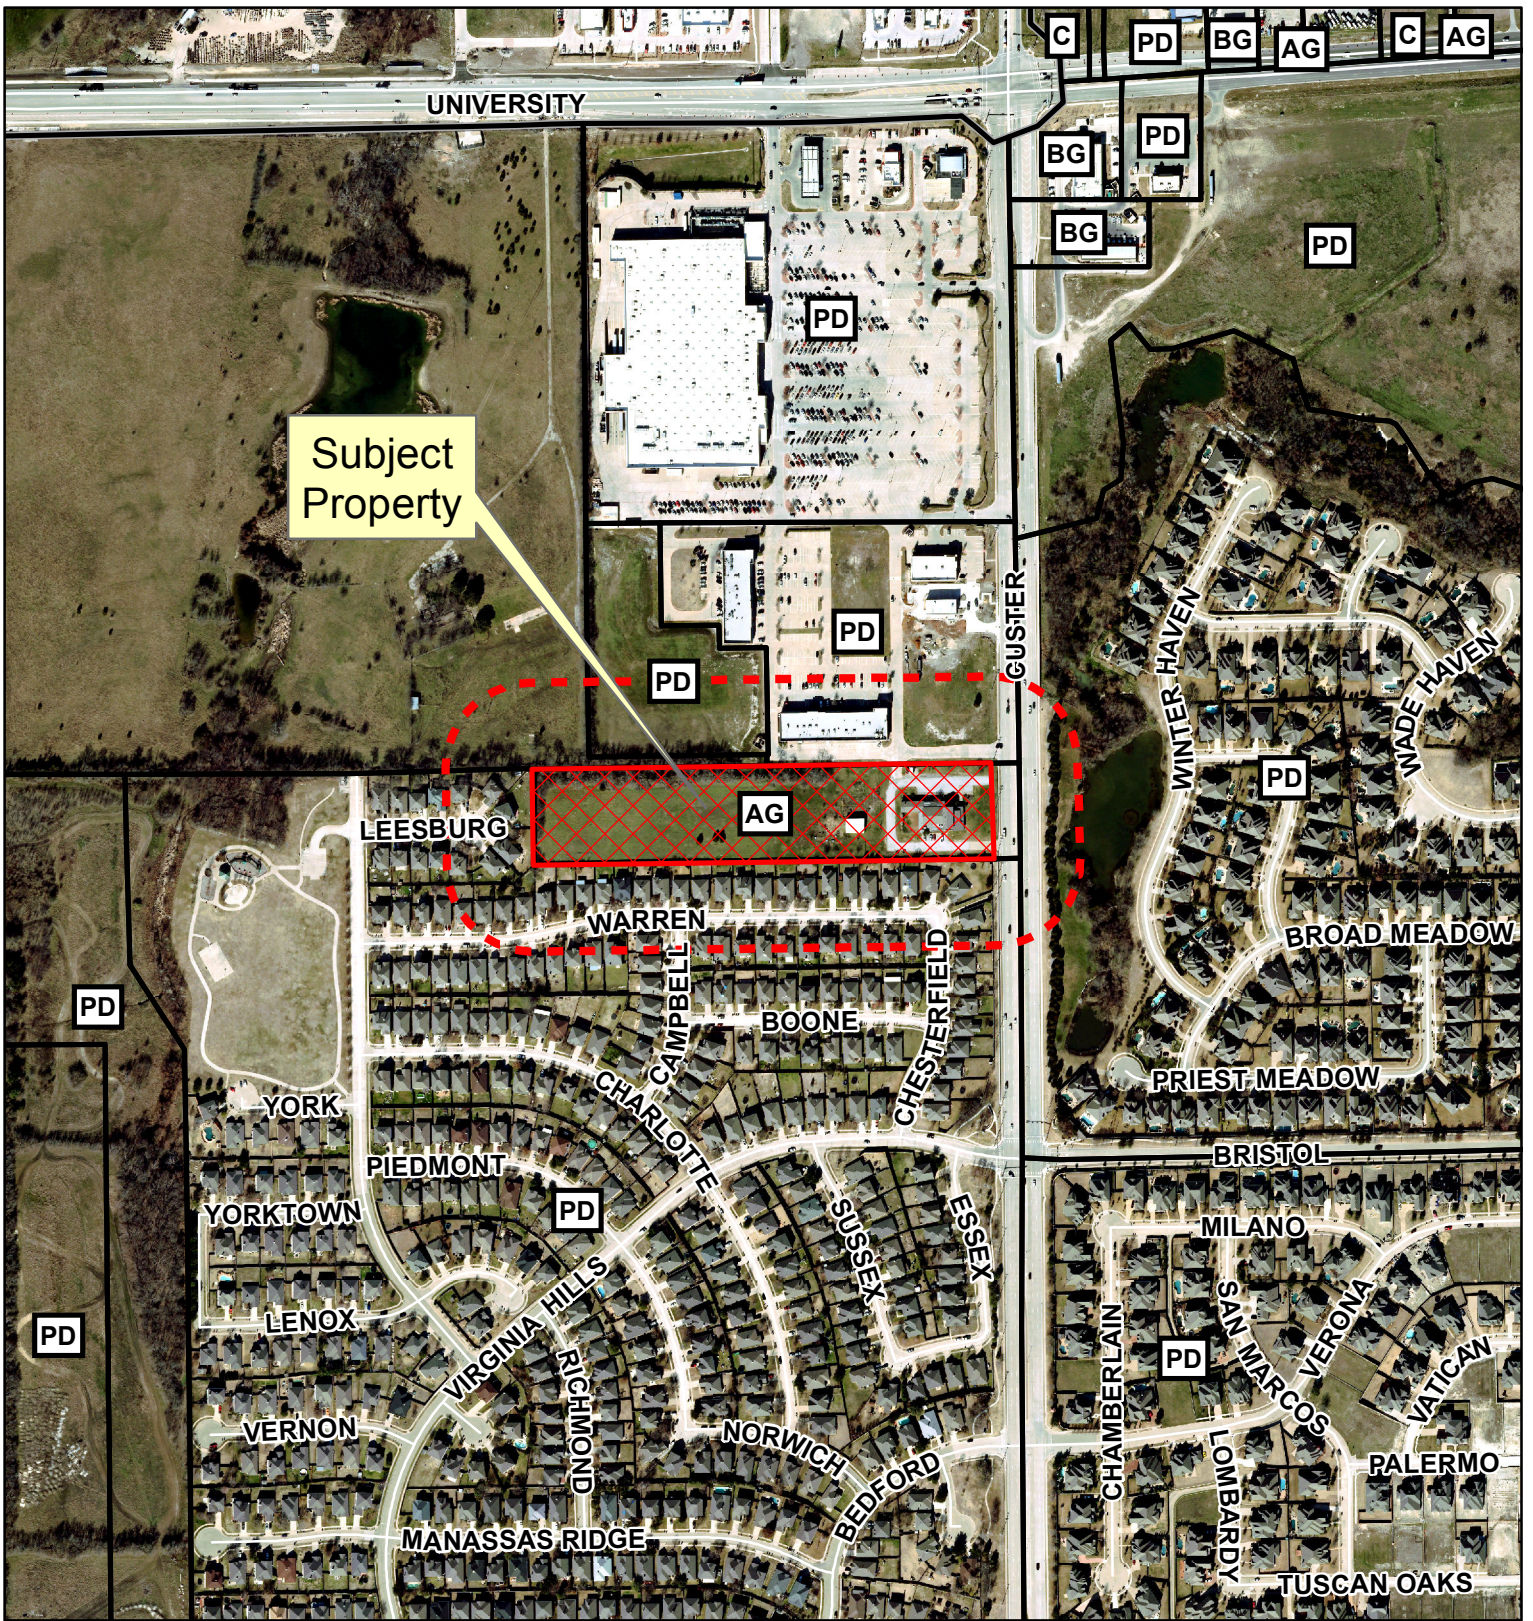

Notification Map

Case: 17-254Z

--- 200' Buffer

Path: S:\MCKGIS\Notification\Projects\2017\17-254Z.mxd

Notification Map

Case: 17-254Z

--- 200' Buffer

Vicinity Map

DISCLAIMER: This map and information contained in it were developed exclusively for use by the City of McKinney. Any use or reliance on this map by anyone else is at that party's risk and without liability to the City of McKinney, its officials or employees for any discrepancies, errors, or variances which may exist.

Path: S:\MCKGIS\Notification\Projects\2017\17-254Z.mxd