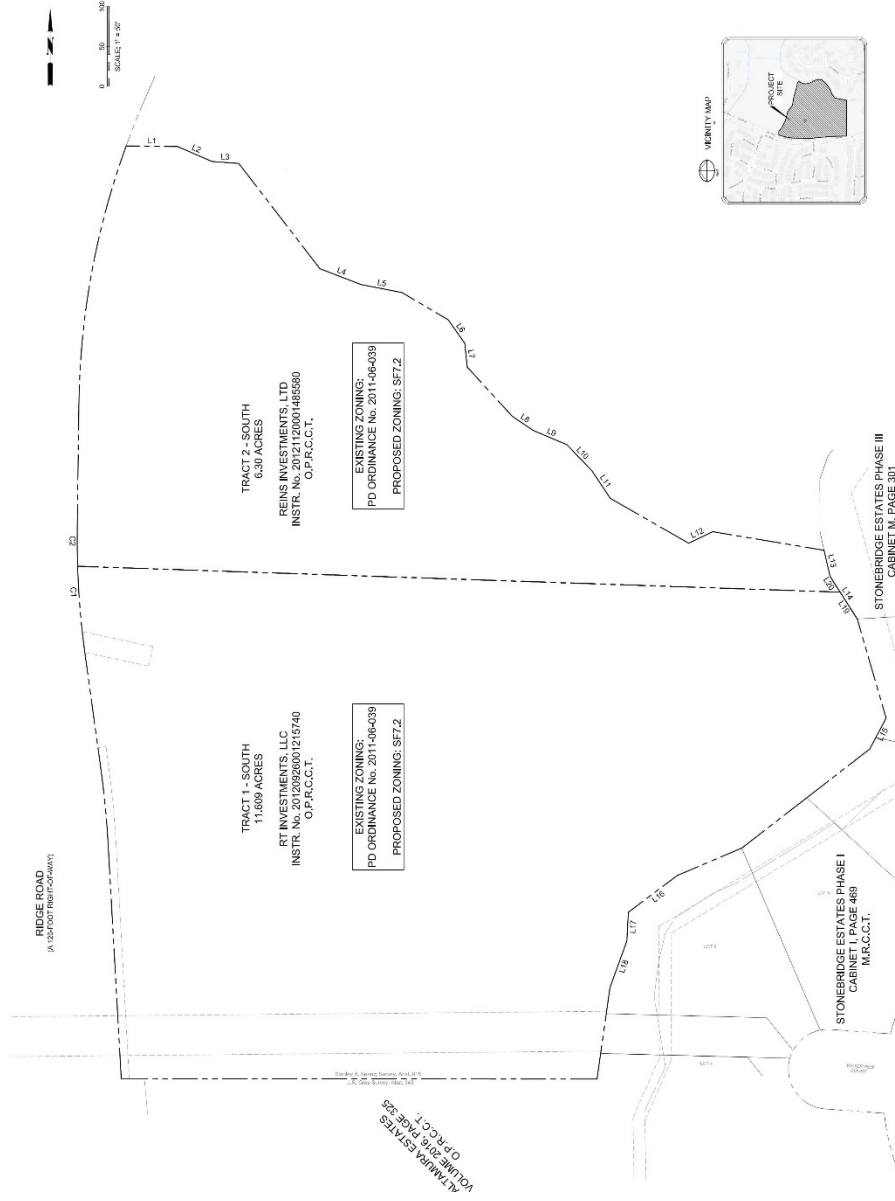

Paradiso Valle Rezone

18-0051Z

Location Map

Aerial Exhibit

Proposed Zoning Exhibit

Concept Plan (For Informational Purposes Only)

Existing Zoning Exhibit (PD 2011-06-039)

Neighborhoods within ½ Mile

Lot Sizes within ½ Mile

2018 Appraised Values