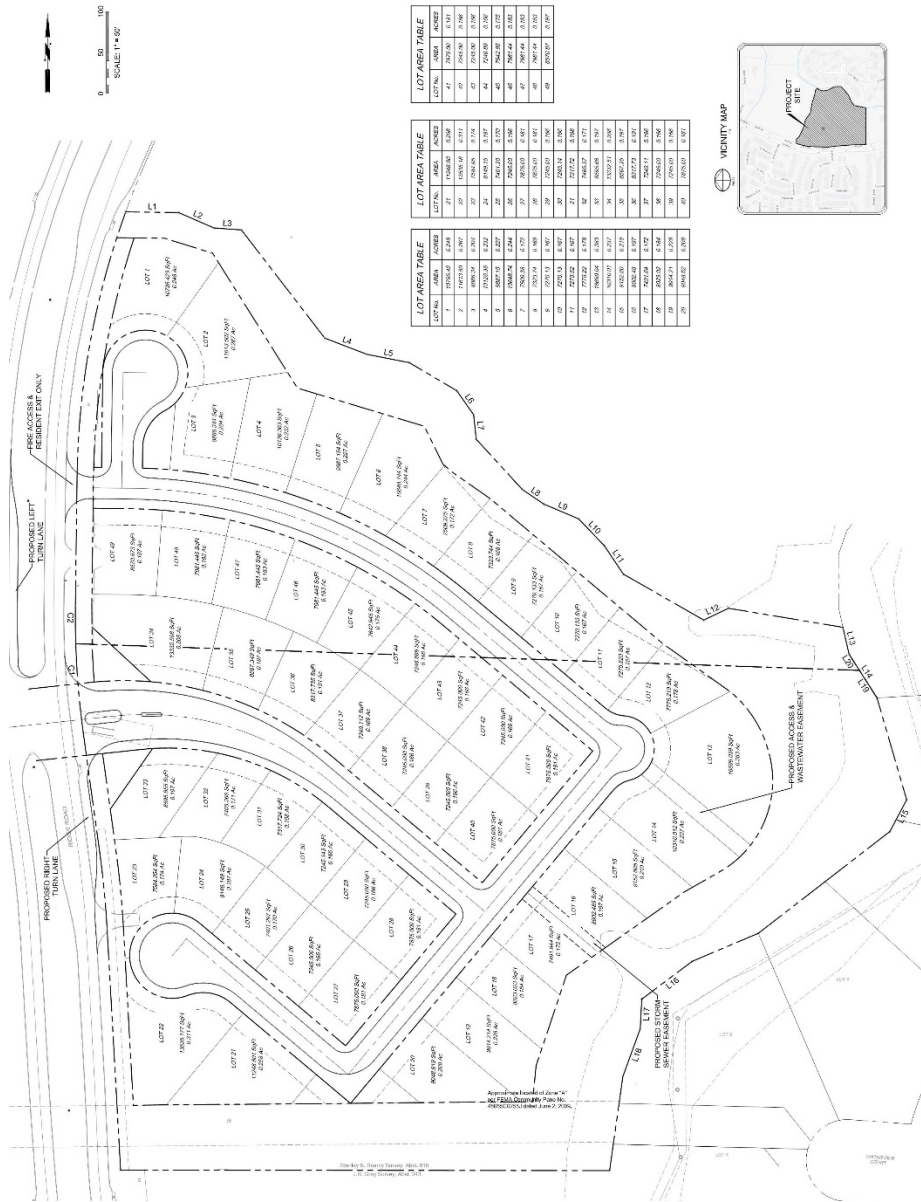

Paradiso Valle Rezone

18-0051Z

Location Map

Aerial Exhibit

Proposed Zoning Exhibit

Concept Plan (For Informational Purposes Only)

Existing Zoning Exhibit (PD 2011-06-039)

Neighborhoods within ½ Mile

Lot Sizes within ½ Mile

2018 Appraised Values