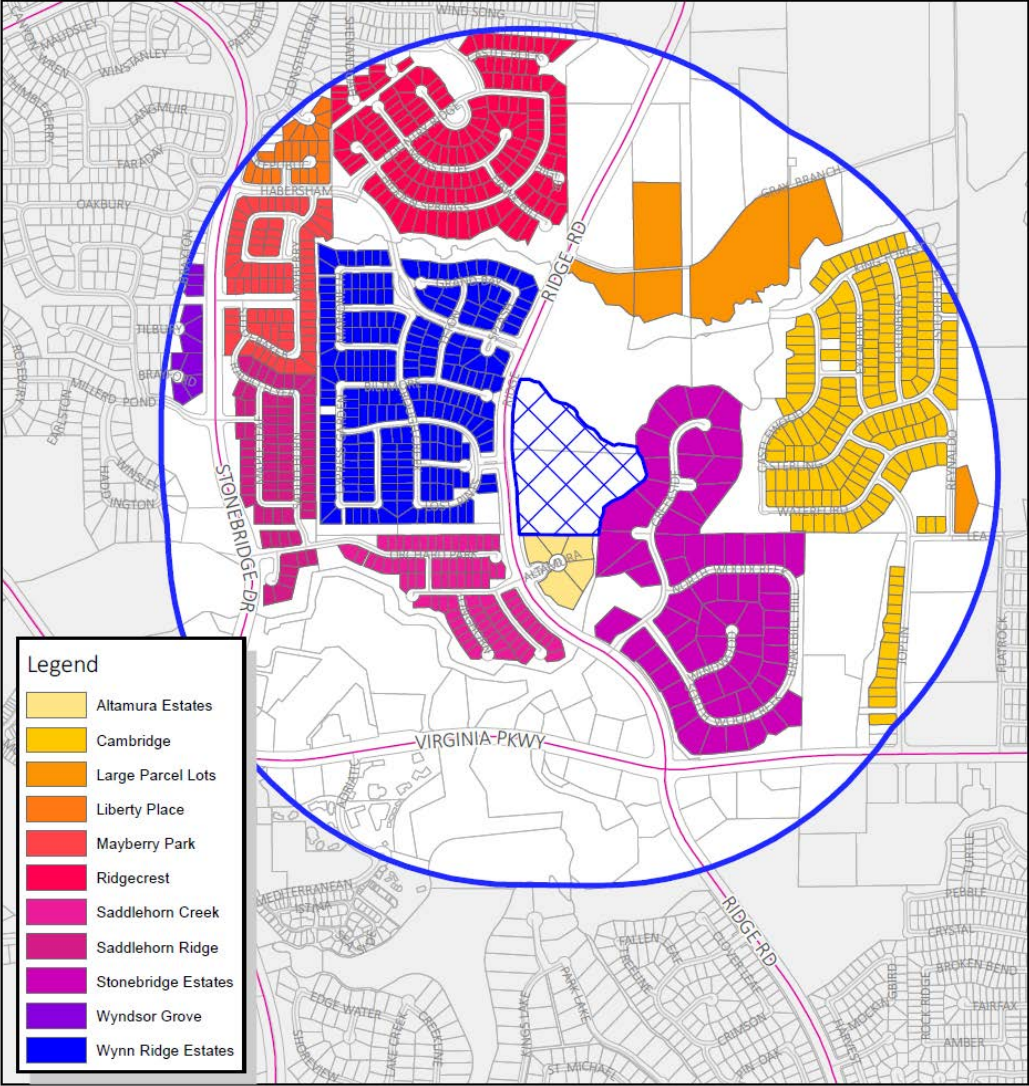

Paradiso Valle Rezone

18-0051Z

Location Map

Aerial Exhibit

Proposed Zoning Exhibit

Concept Plan (For Informational Purposes Only)

Existing Zoning Exhibit (PD 2011-06-039)

Neighborhoods within ½ Mile

Lot Sizes within ½ Mile

2018 Appraised Values