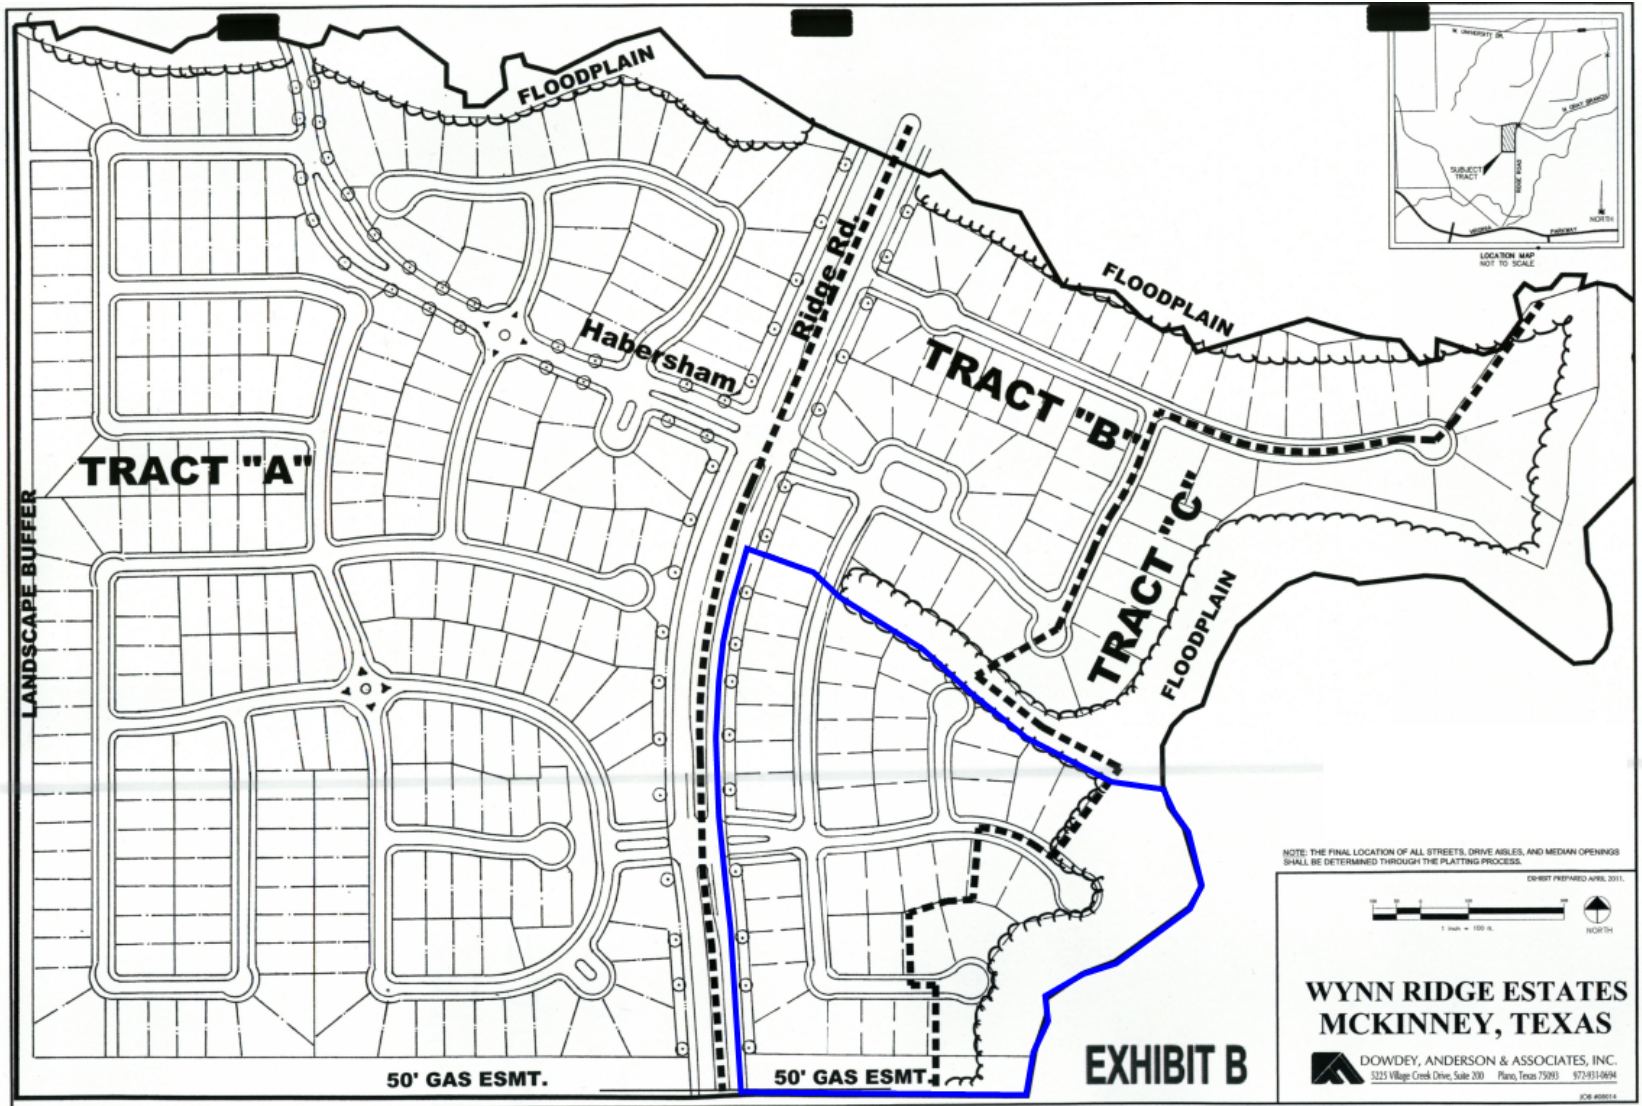

Paradiso Valle Rezone

18-0051Z

Location Map

Aerial Exhibit

Proposed Zoning Exhibit

Concept Plan (For Informational Purposes Only)

Existing Zoning Exhibit (PD 2011-06-039)

Neighborhoods within ½ Mile

Lot Sizes within ½ Mile

2018 Appraised Values