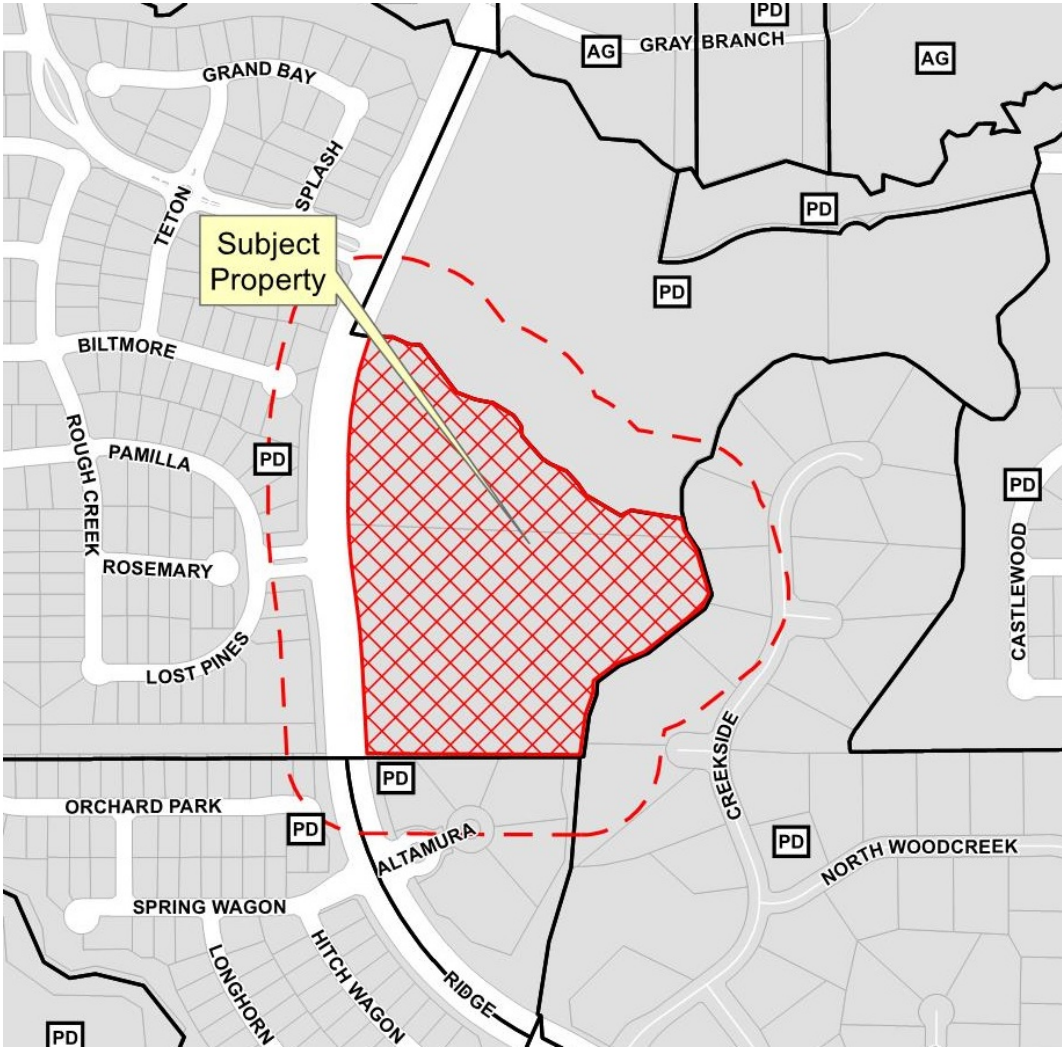

Paradiso Valle Rezone

18-0051Z

Location Map

Aerial Exhibit

Proposed Zoning Exhibit

Concept Plan (For Informational Purposes Only)

Existing Zoning Exhibit (PD 2011-06-039)

Neighborhoods within ½ Mile

Lot Sizes within ½ Mile

2018 Appraised Values