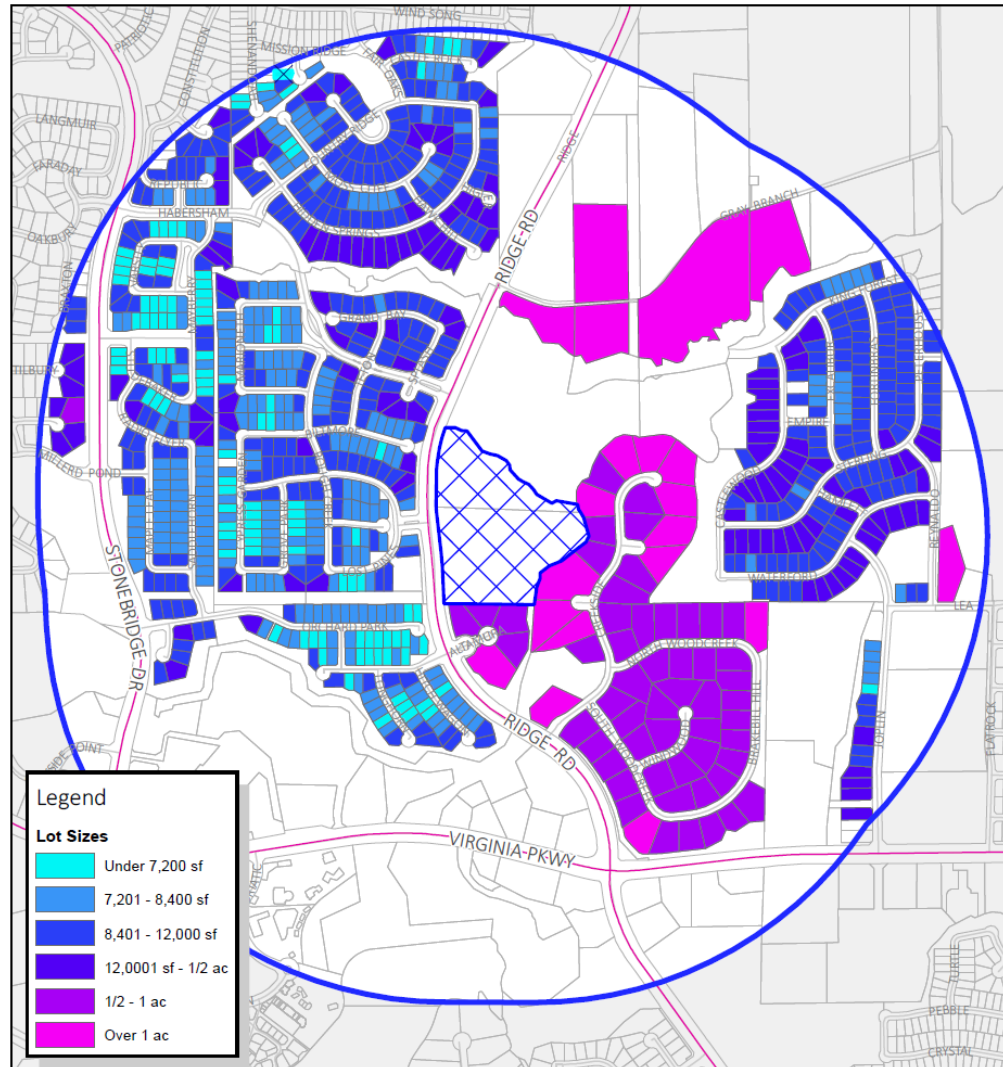

Paradiso Valle Rezone

18-0051Z

Location Map

Aerial Exhibit

Proposed Zoning Exhibit

Concept Plan (For Informational Purposes Only)

Existing Zoning Exhibit (PD 2011-06-039)

Neighborhoods within ½ Mile

Lot Sizes within ½ Mile

2018 Appraised Values