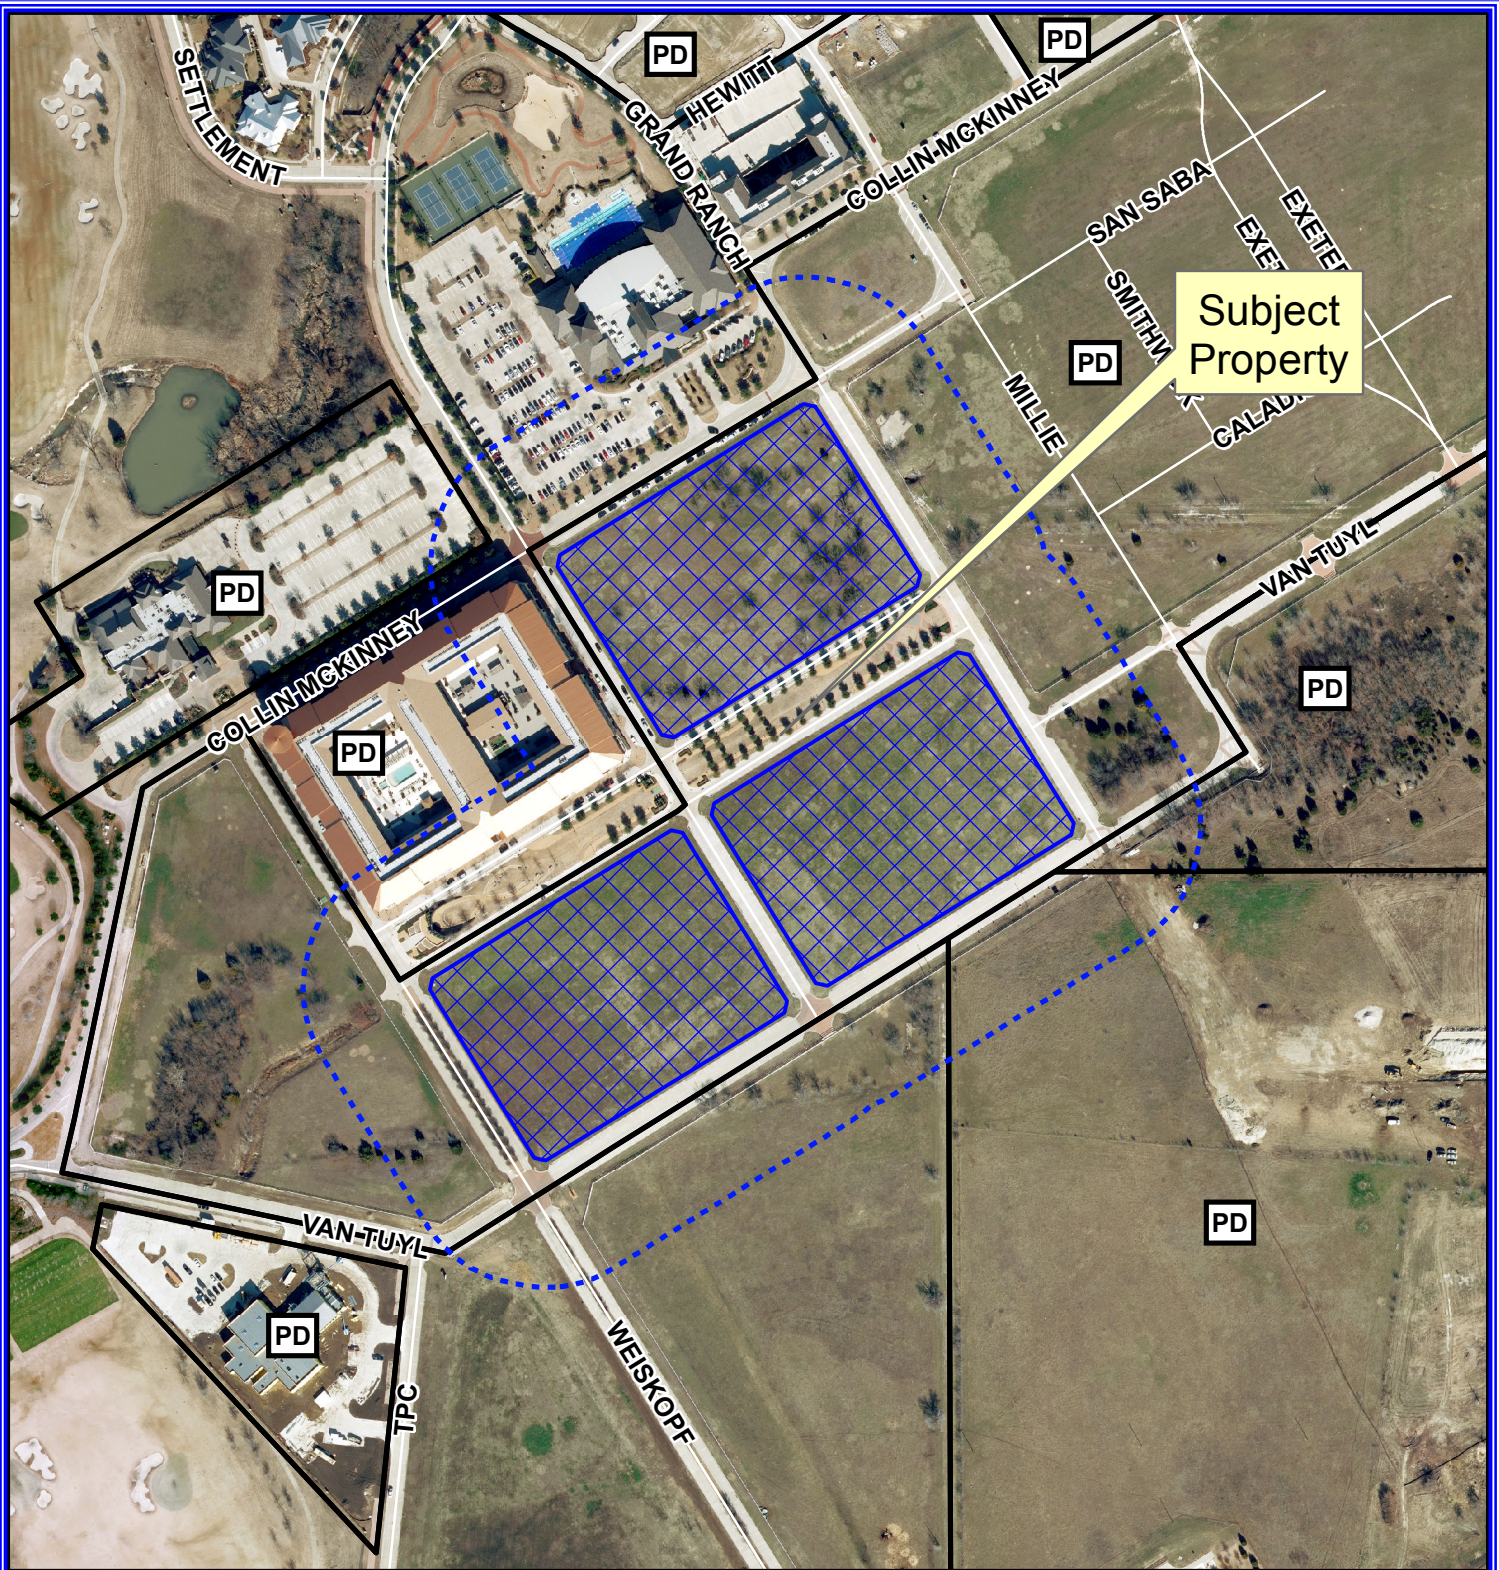

## Notification Map

Case: 15-335Z

--- 200' Buffer

Vicinity Map

DISCLAIMER: This map and information contained in it were developed exclusively for use by the City of McKinney. Any use or reliance on this map by anyone else is at that party's risk and without liability to the City of McKinney, its officials or employees for any discrepancies, errors, or variances which may exist.

0 200 400 Feet