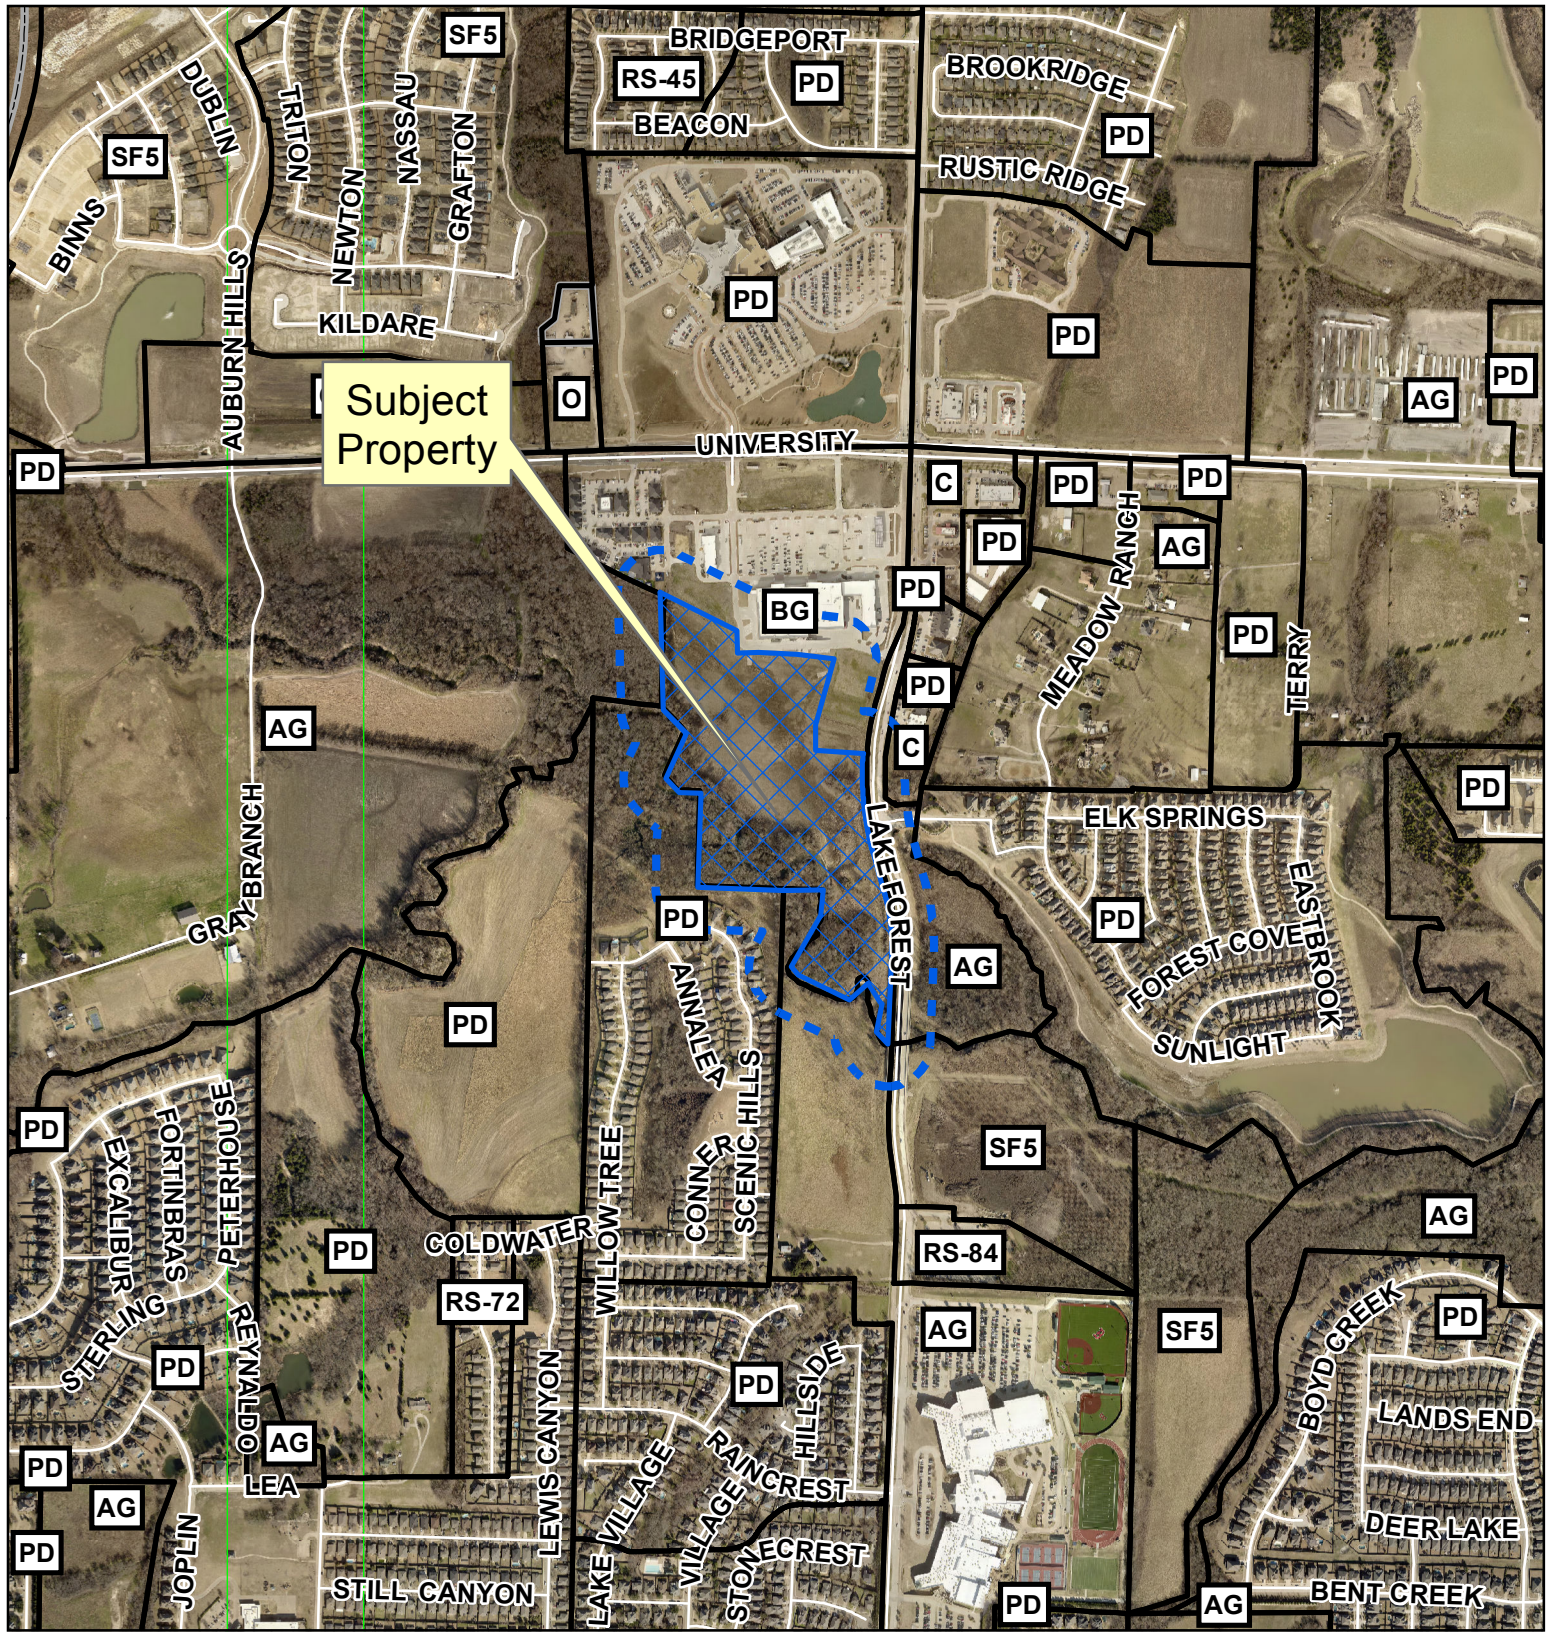

Property Owner Notification Map

ZONE2018-0075