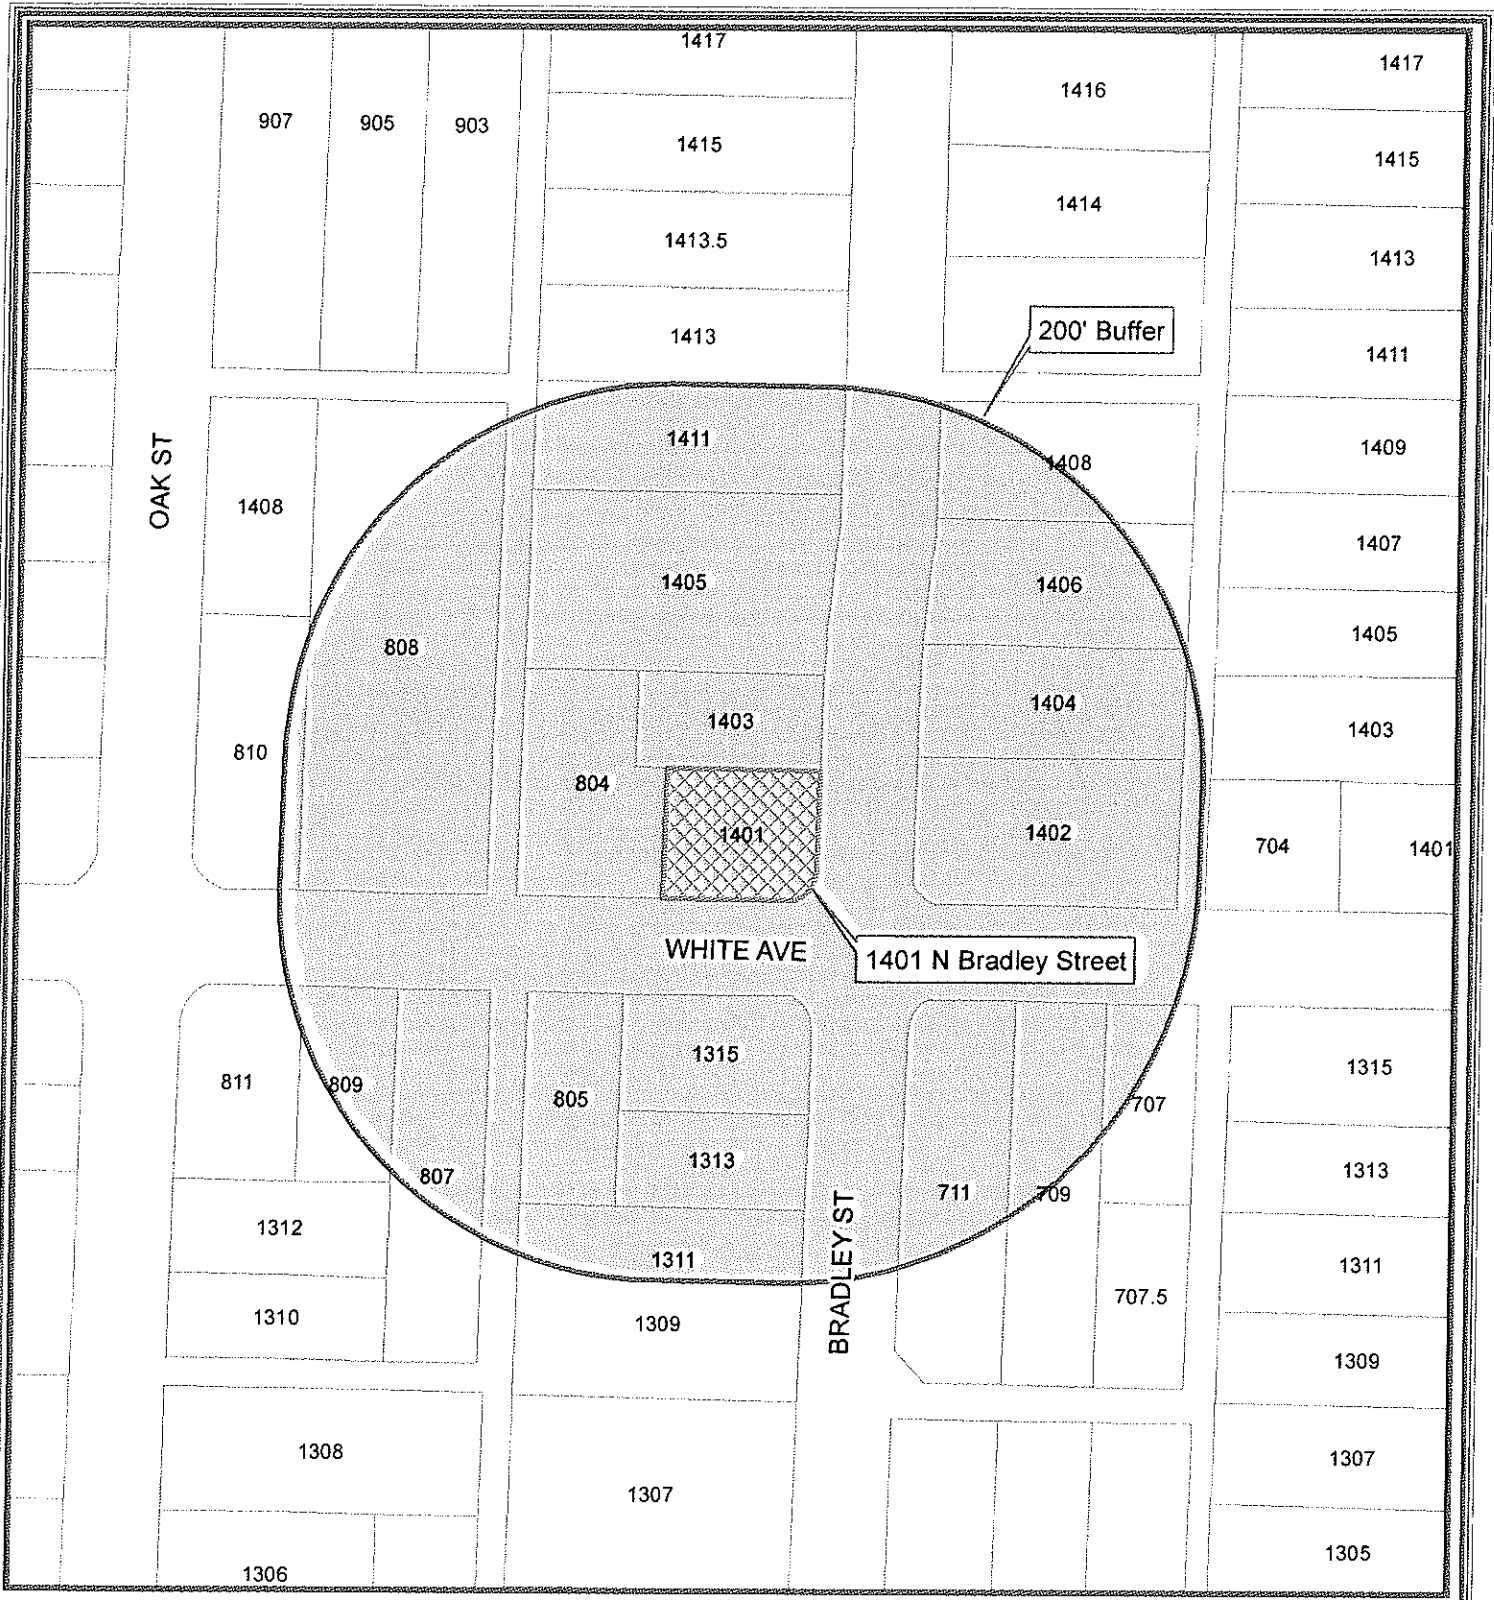

Path: Y:\GIS\GISWork\KIDLaGrone\Arcmap-projects\1401NBradley_TN_030613\1401NBradley_030613.mxd

**1401 N Bradley Street
(Notification Map)**

DISCLAIMER: This map and information contained in it were developed exclusively for use by the City of McKinney. Any use or reliance on this map by anyone else is at that party's risk and without liability to the City of McKinney, its officials or employees for any discrepancies, errors, or variances which may exist.