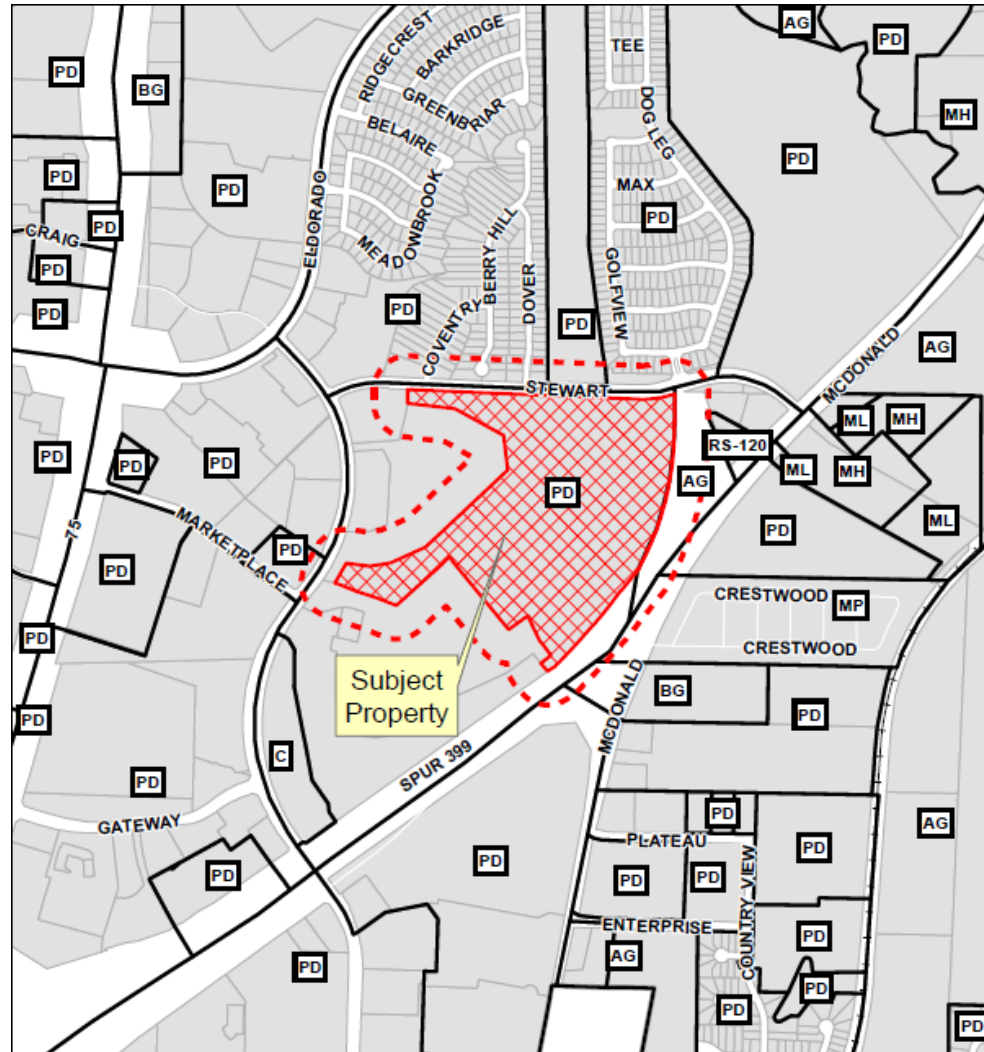

McKinney Greens
Rezone
16-318Z

- MONEY MAGAZINE 2014 -

Location Map

Aerial Exhibit

Proposed Concept Plan