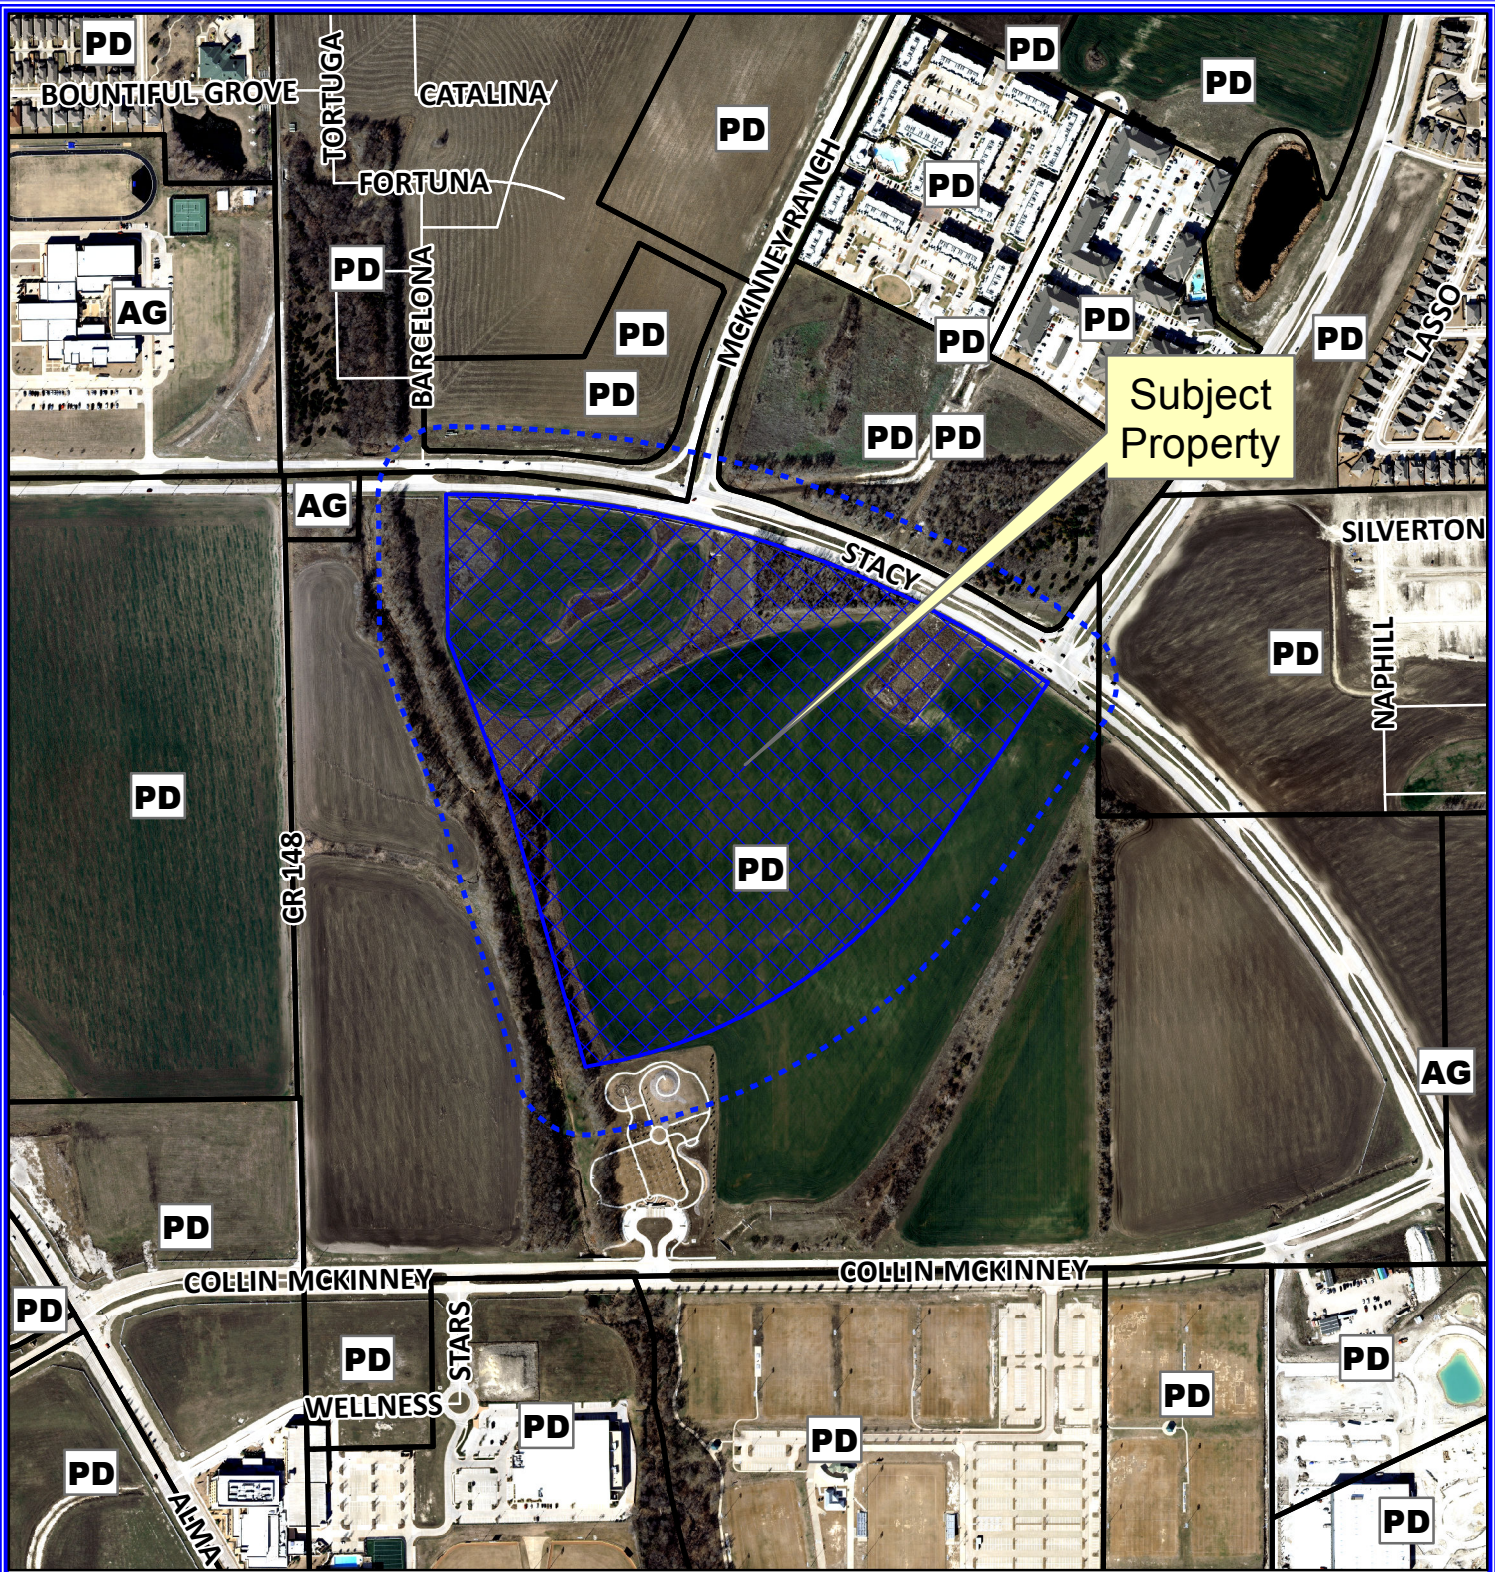

### Notification Map

Case: 15-006Z

--- 200' Buffer

Vicinity Map

Path: S:\MCKGIS\Notification\Projects\2015\15-006Z.mxd

DISCLAIMER: This map and information contained in it were developed exclusively for use by the City of McKinney. Any use or reliance on this map by anyone else is at that party's risk and without liability to the City of McKinney, its officials or employees for any discrepancies, errors, or variances which may exist.

# Notification Map

Case: 15-006Z

--- 200' Buffer

Path: S:\MCKGIS\Notification\Projects\2015\15-006Z.mxd

DISCLAIMER: This map and information contained in it were developed exclusively for use by the City of McKinney. Any use or reliance on this map by anyone else is at that party's risk and without liability to the City of McKinney, its officials or employees for any discrepancies, errors, or variances which may exist.