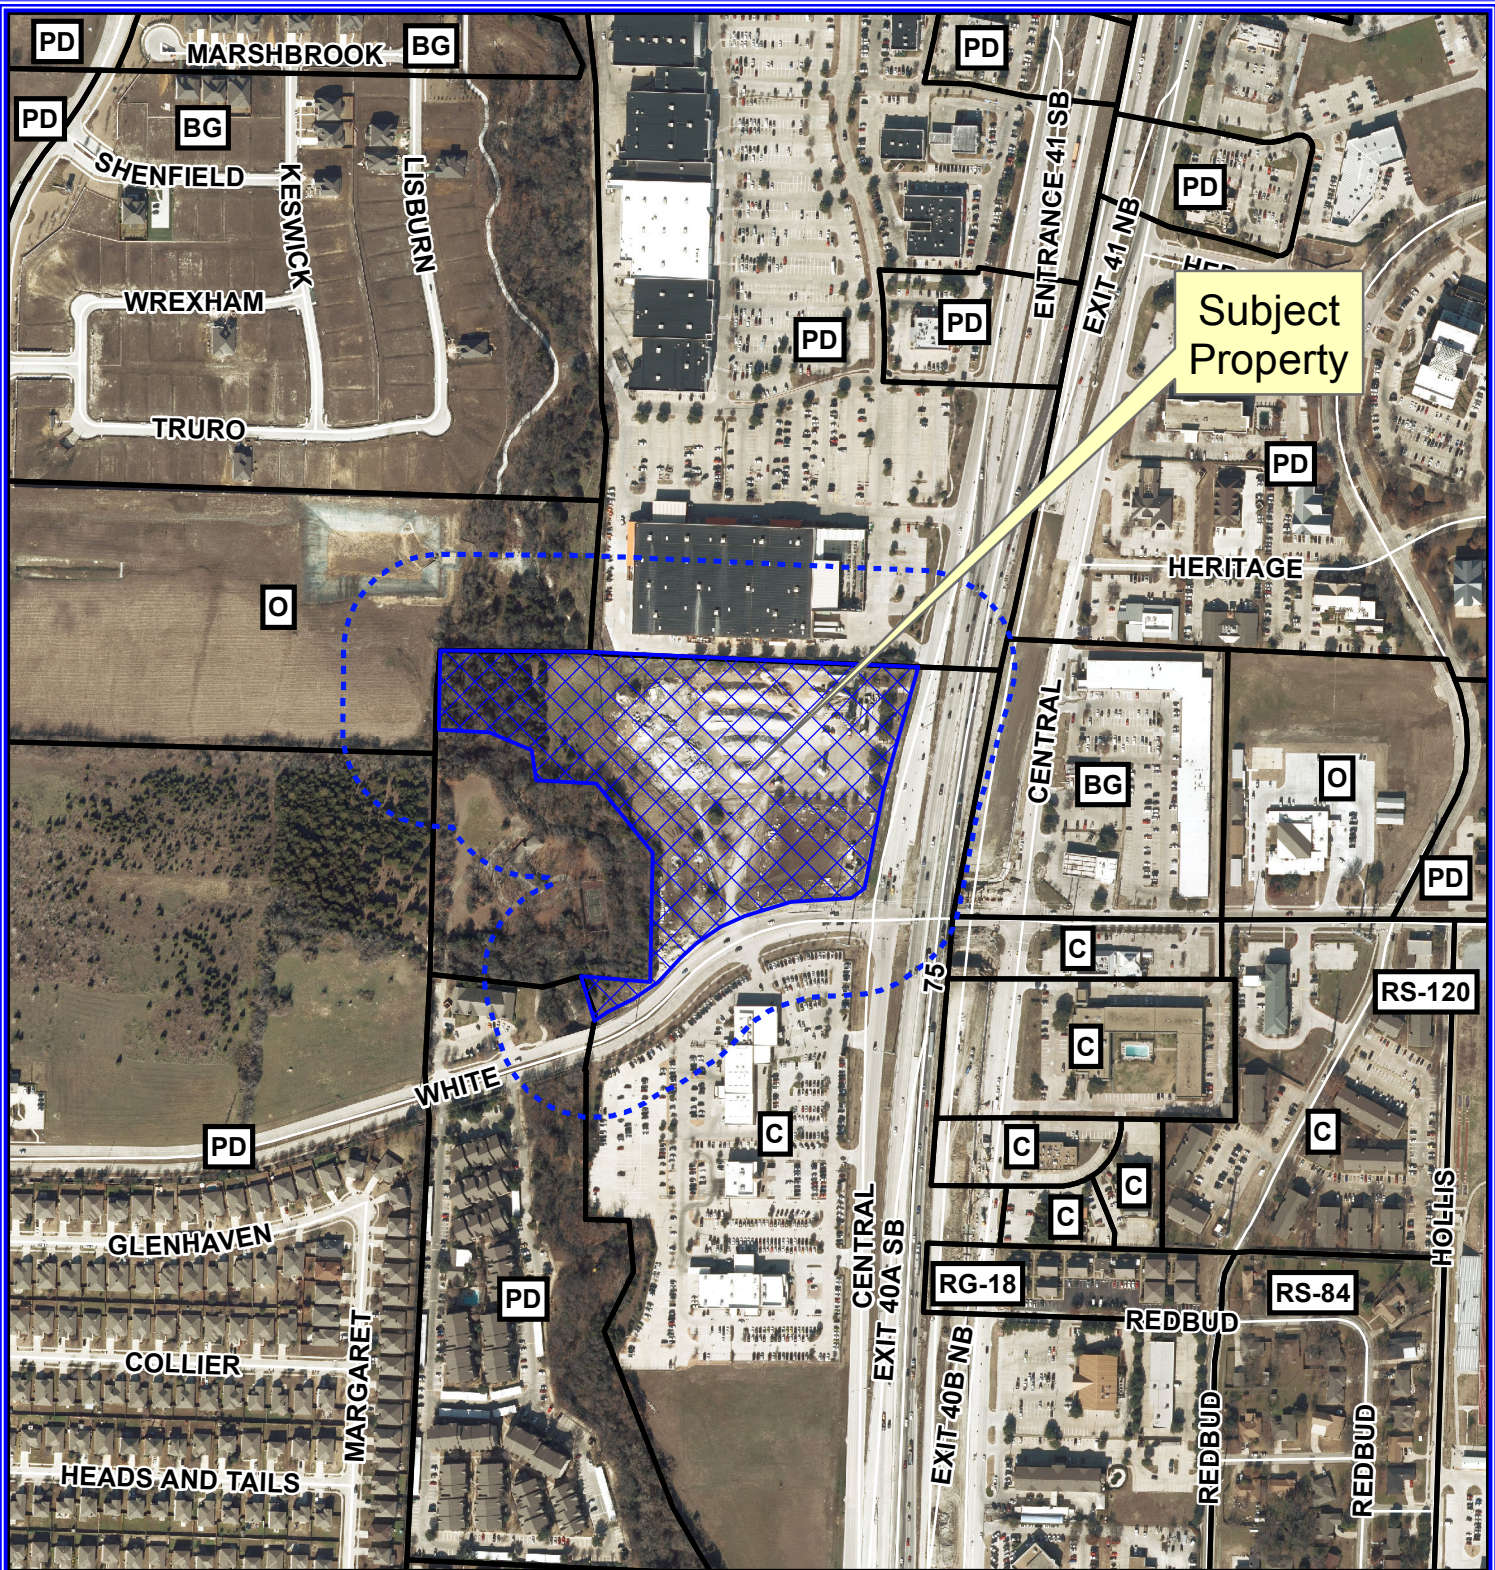

Notification Map

Case: 16-181SP

--- 200' Buffer

Notification Map

Case: 16-181SP

--- 200' Buffer

Vicinity Map