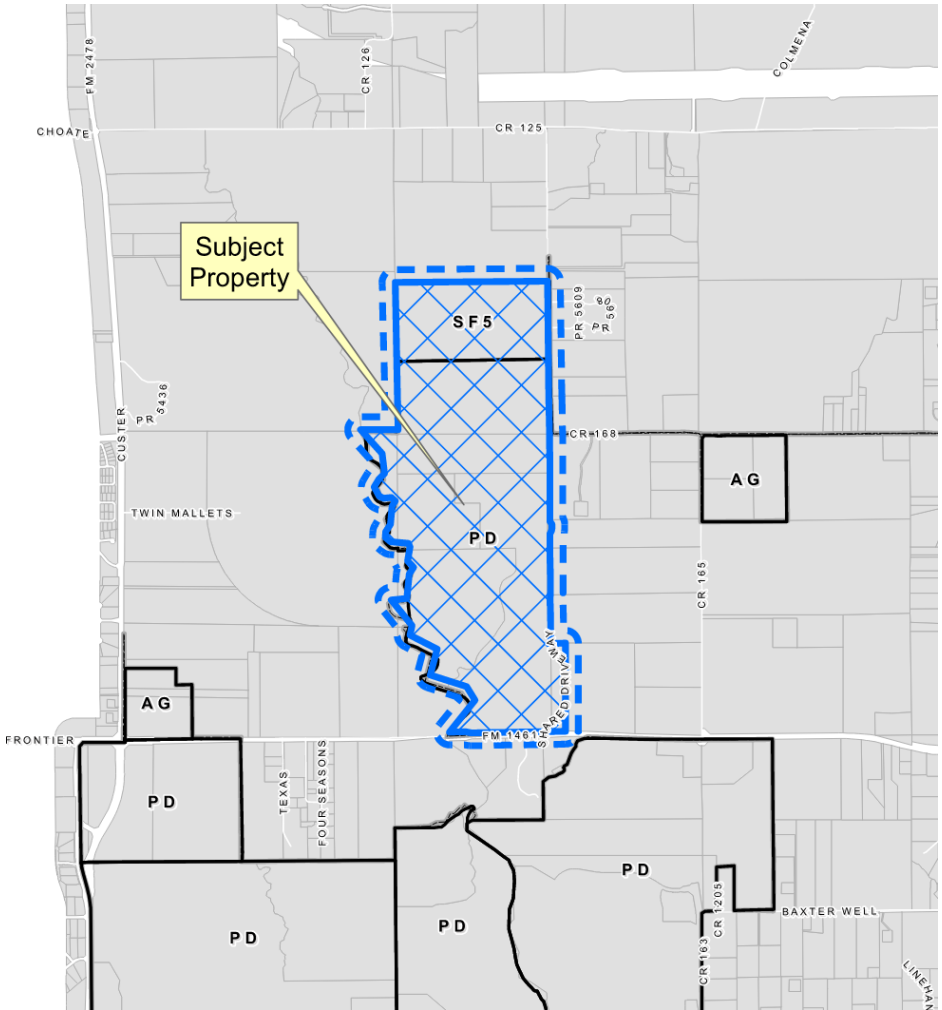

Stover Creek Rezoning

21-0040Z

Location Map

Aerial Exhibit

Existing Zoning

General Concept Plan – Information Only