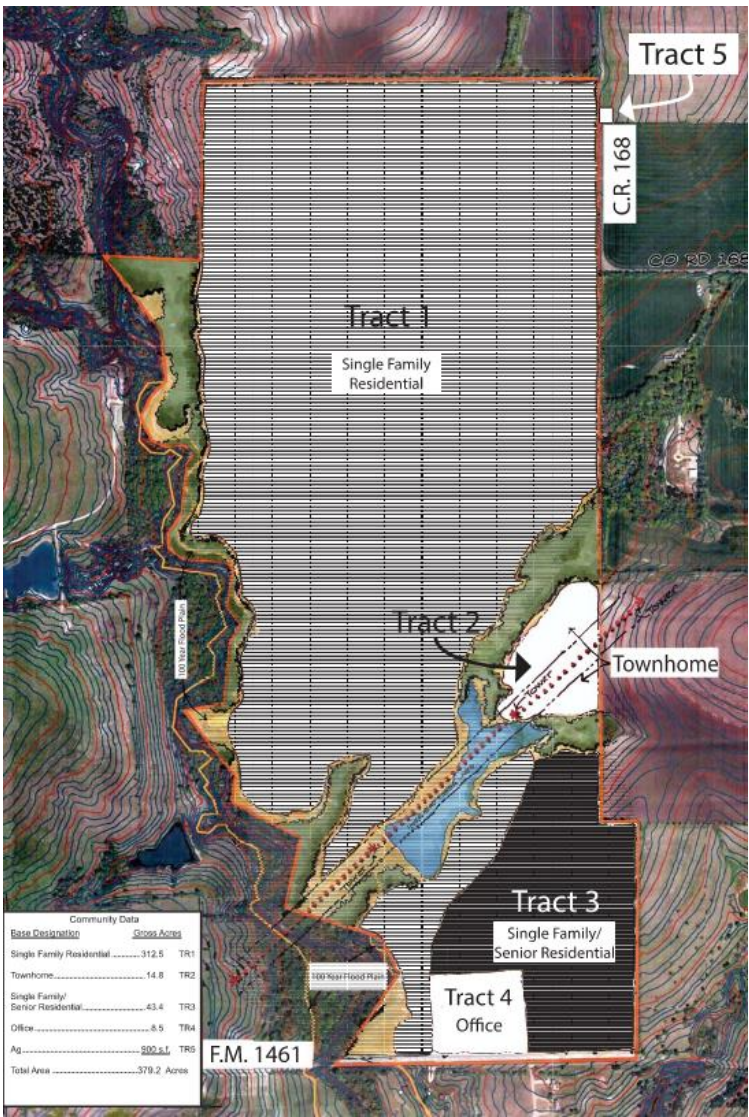

Stover Creek Rezoning

21-0040Z

Location Map

Aerial Exhibit

Existing Zoning

General Concept Plan – Information Only