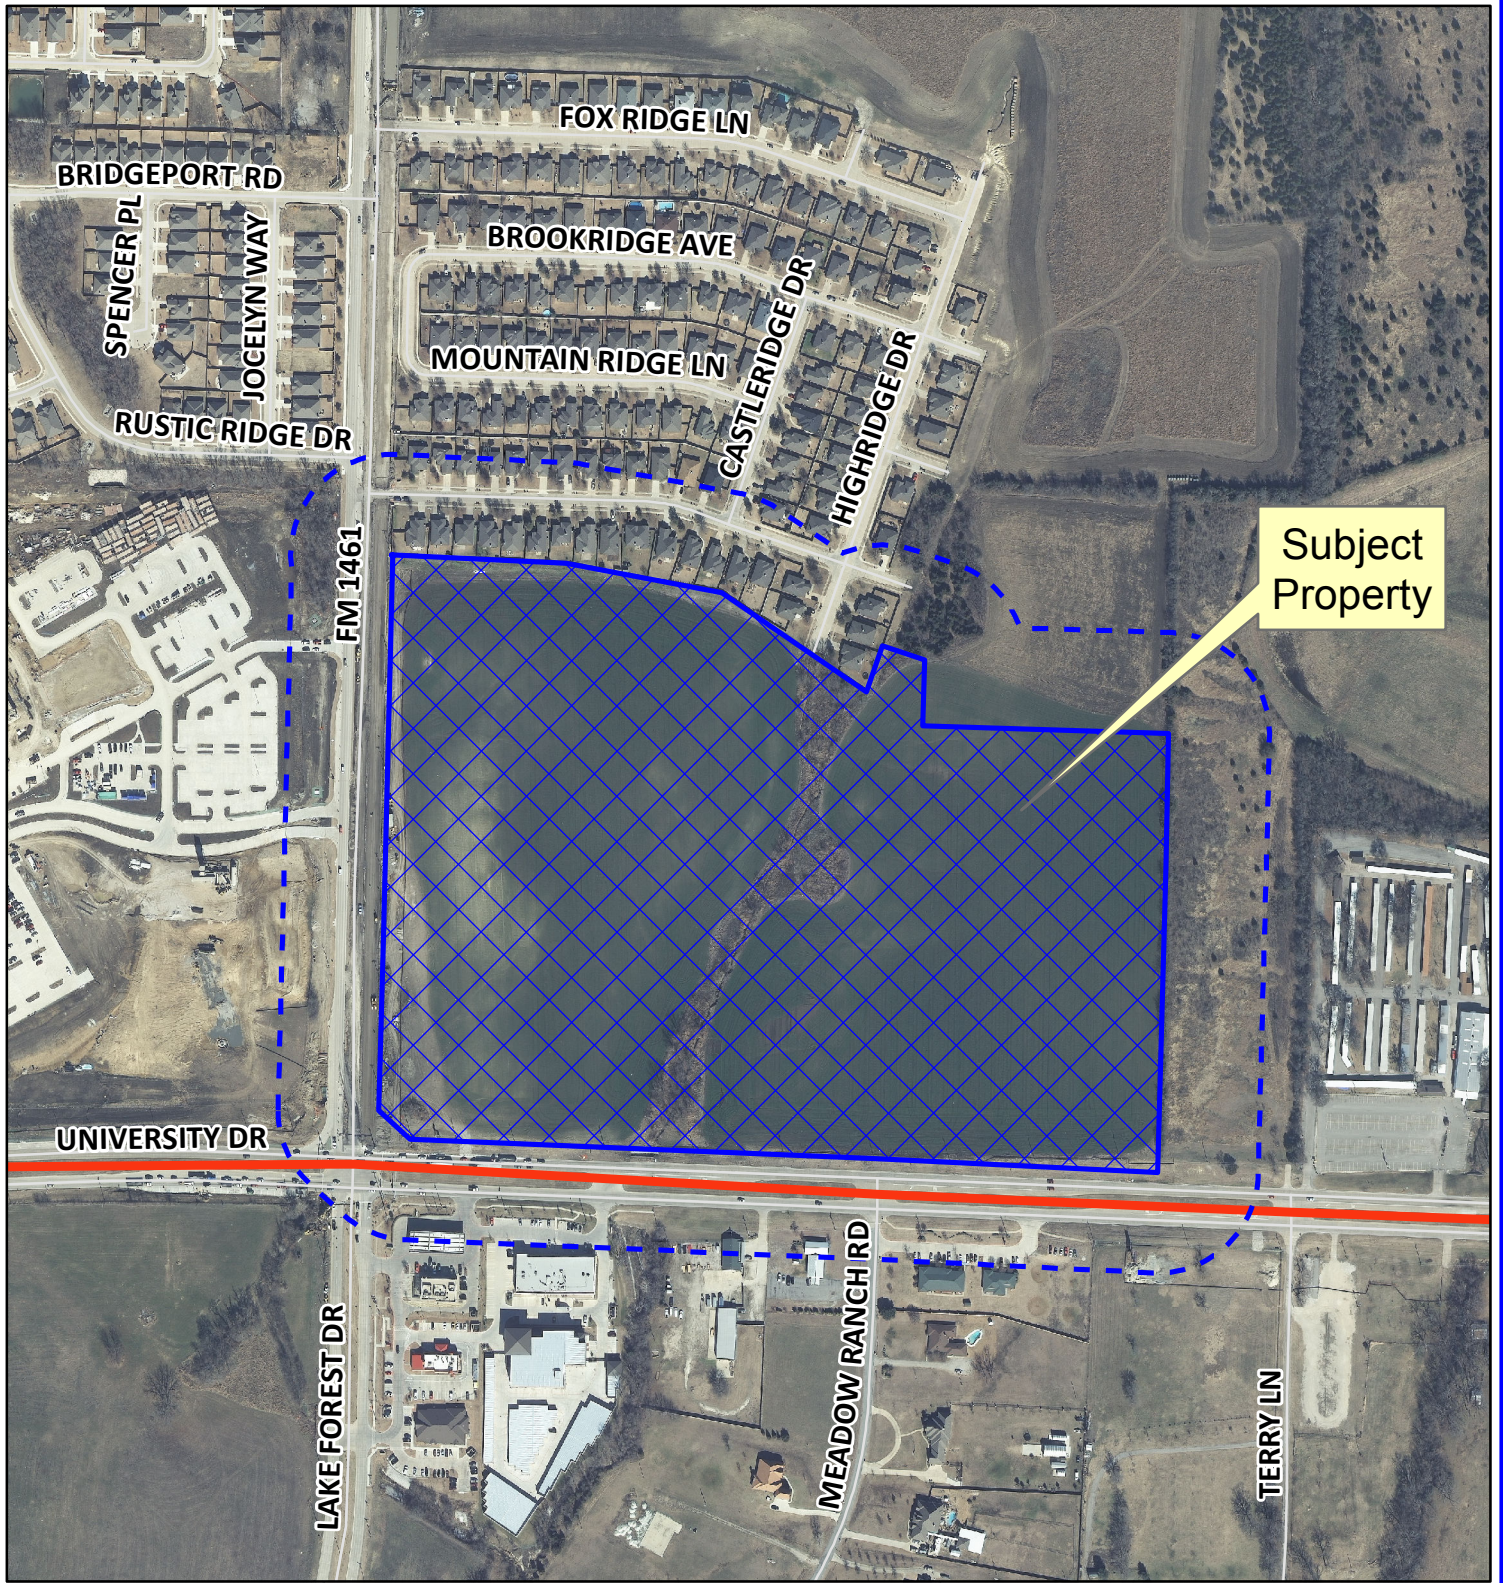

Subject Property

### Notification Case

Case: 12-109Z

--- 200' Notification Buffer

Subject Property

### Notification Case

Case: 12-109Z

--- 200' Notification Buffer