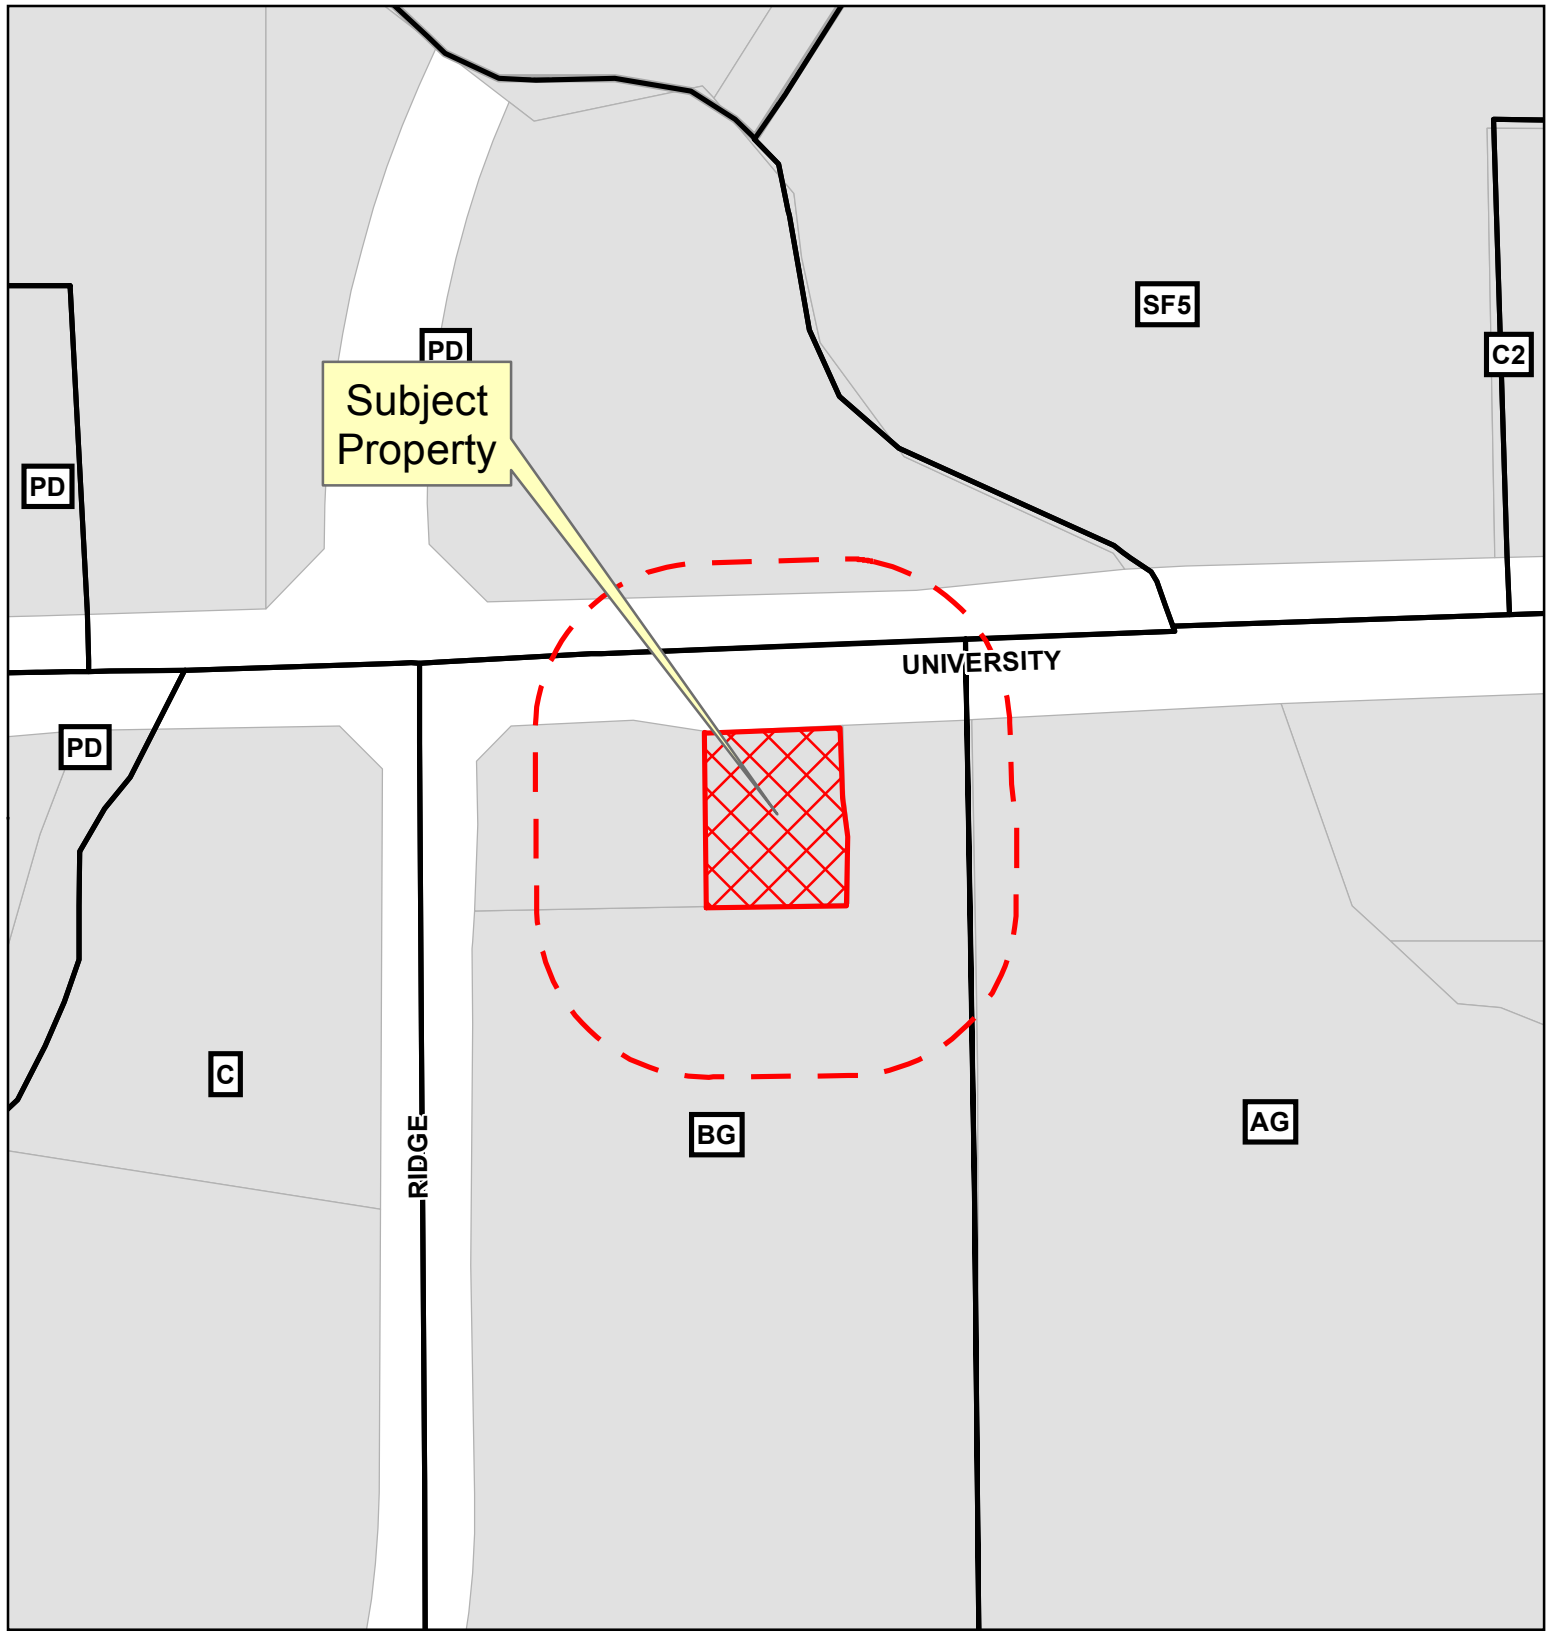

Notification Map

FACADE2018-0052

--- 200' Buffer

DISCLAIMER: This map and information contained in it were developed exclusively for use by the City of McKinney. Any use or reliance on this map by anyone else is at that party's risk and without liability to the City of McKinney, its officials or employees for any discrepancies, errors, or variances which may exist.

Source: City of McKinney GIS
Date: 5/10/2018