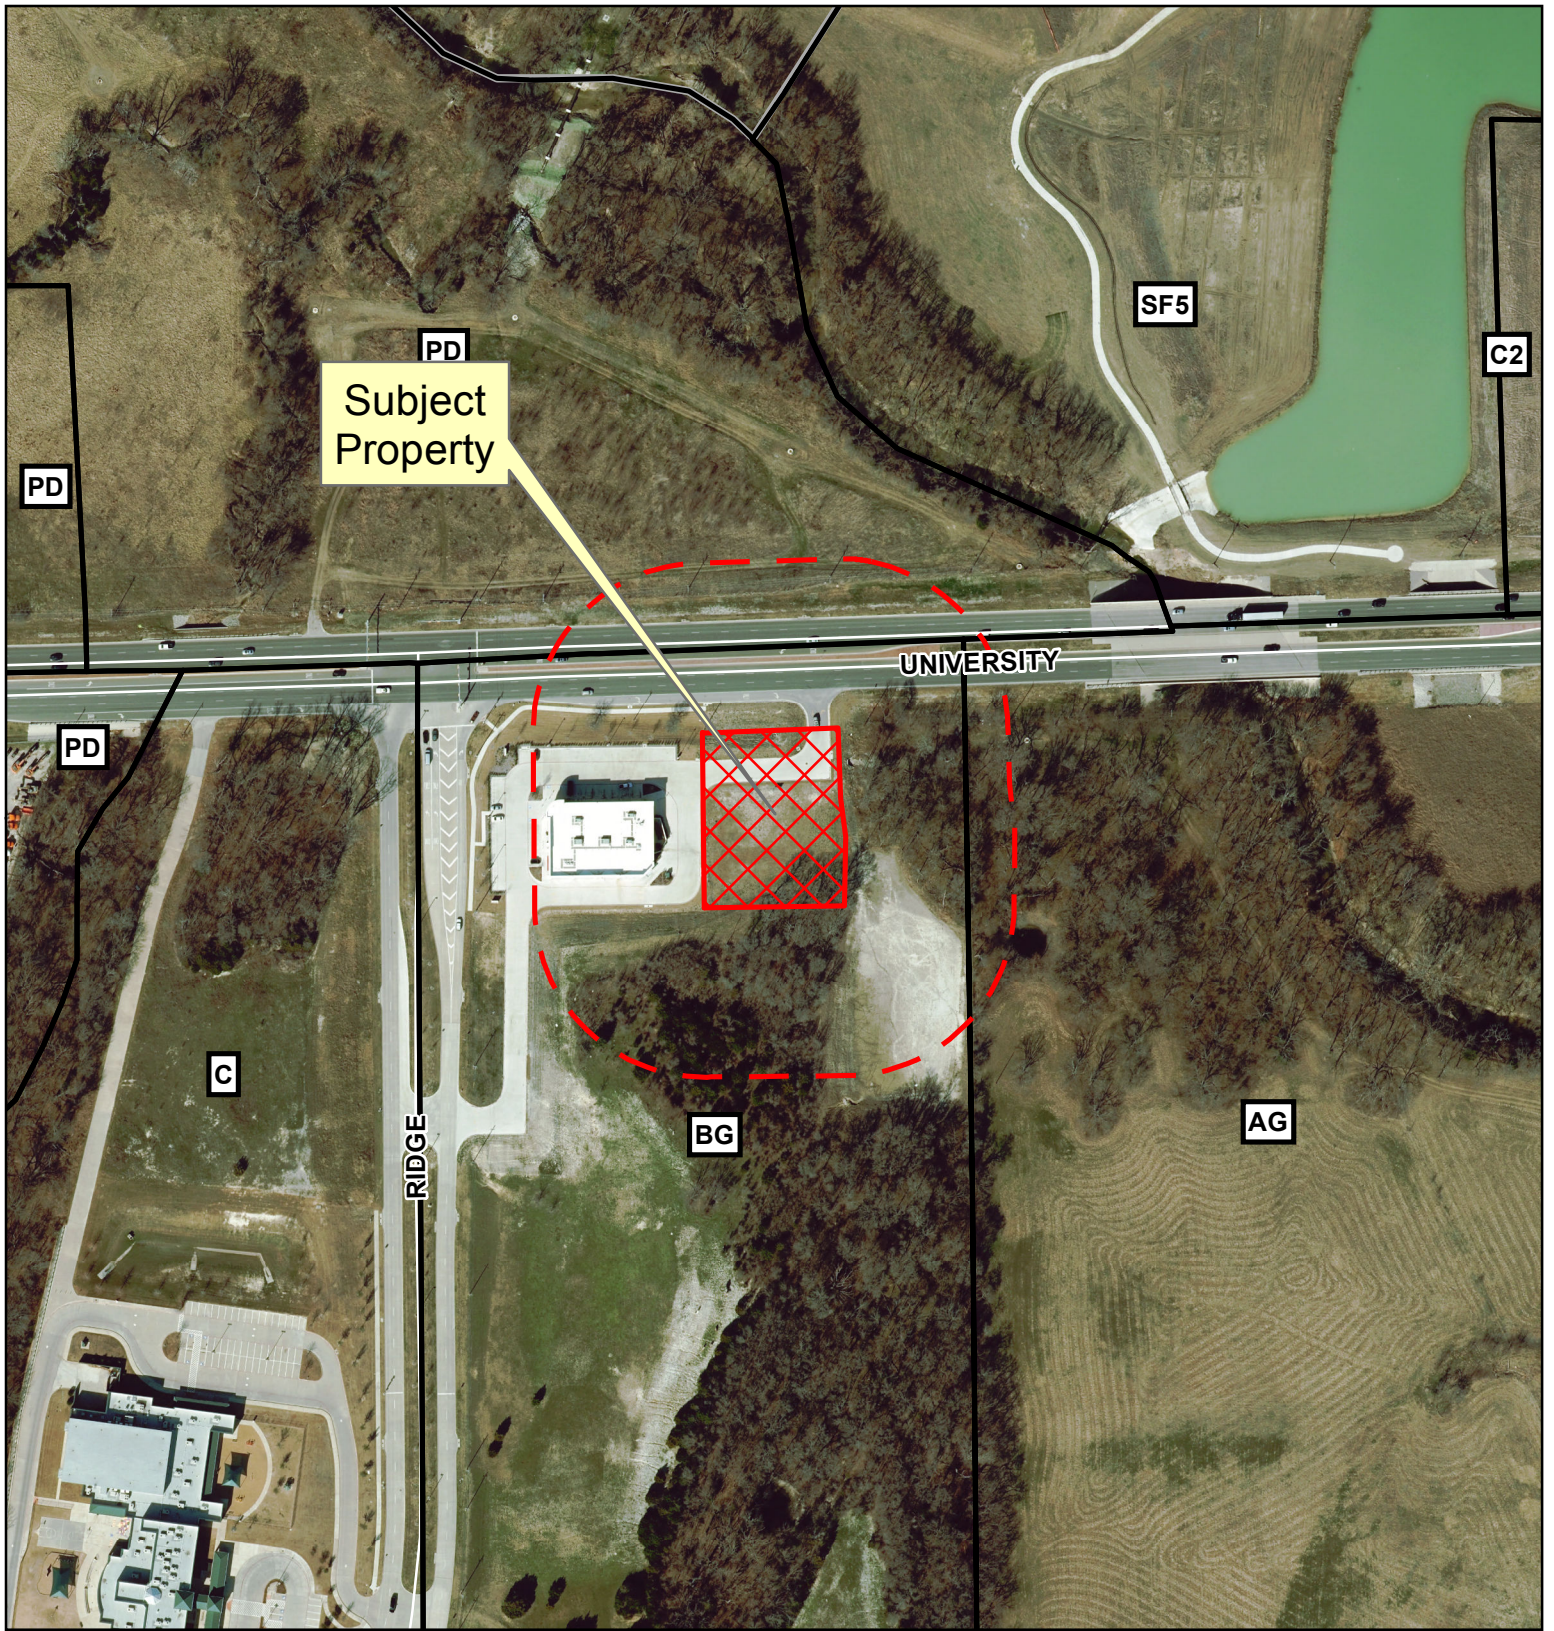

# Notification Map

FACADE2018-0052

--- 200' Buffer

DISCLAIMER: This map and information contained in it were developed exclusively for use by the City of McKinney. Any use or reliance on this map by anyone else is at that party's risk and without liability to the City of McKinney, its officials or employees for any discrepancies, errors, or variances which may exist.

# Notification Map

FACADE2018-0052

--- 200' Buffer

Source: City of McKinney GIS  
Date: 5/10/2018

DISCLAIMER: This map and information contained in it were developed exclusively for use by the City of McKinney. Any use or reliance on this map by anyone else is at that party's risk and without liability to the City of McKinney, its officials or employees for any discrepancies, errors, or variances which may exist.