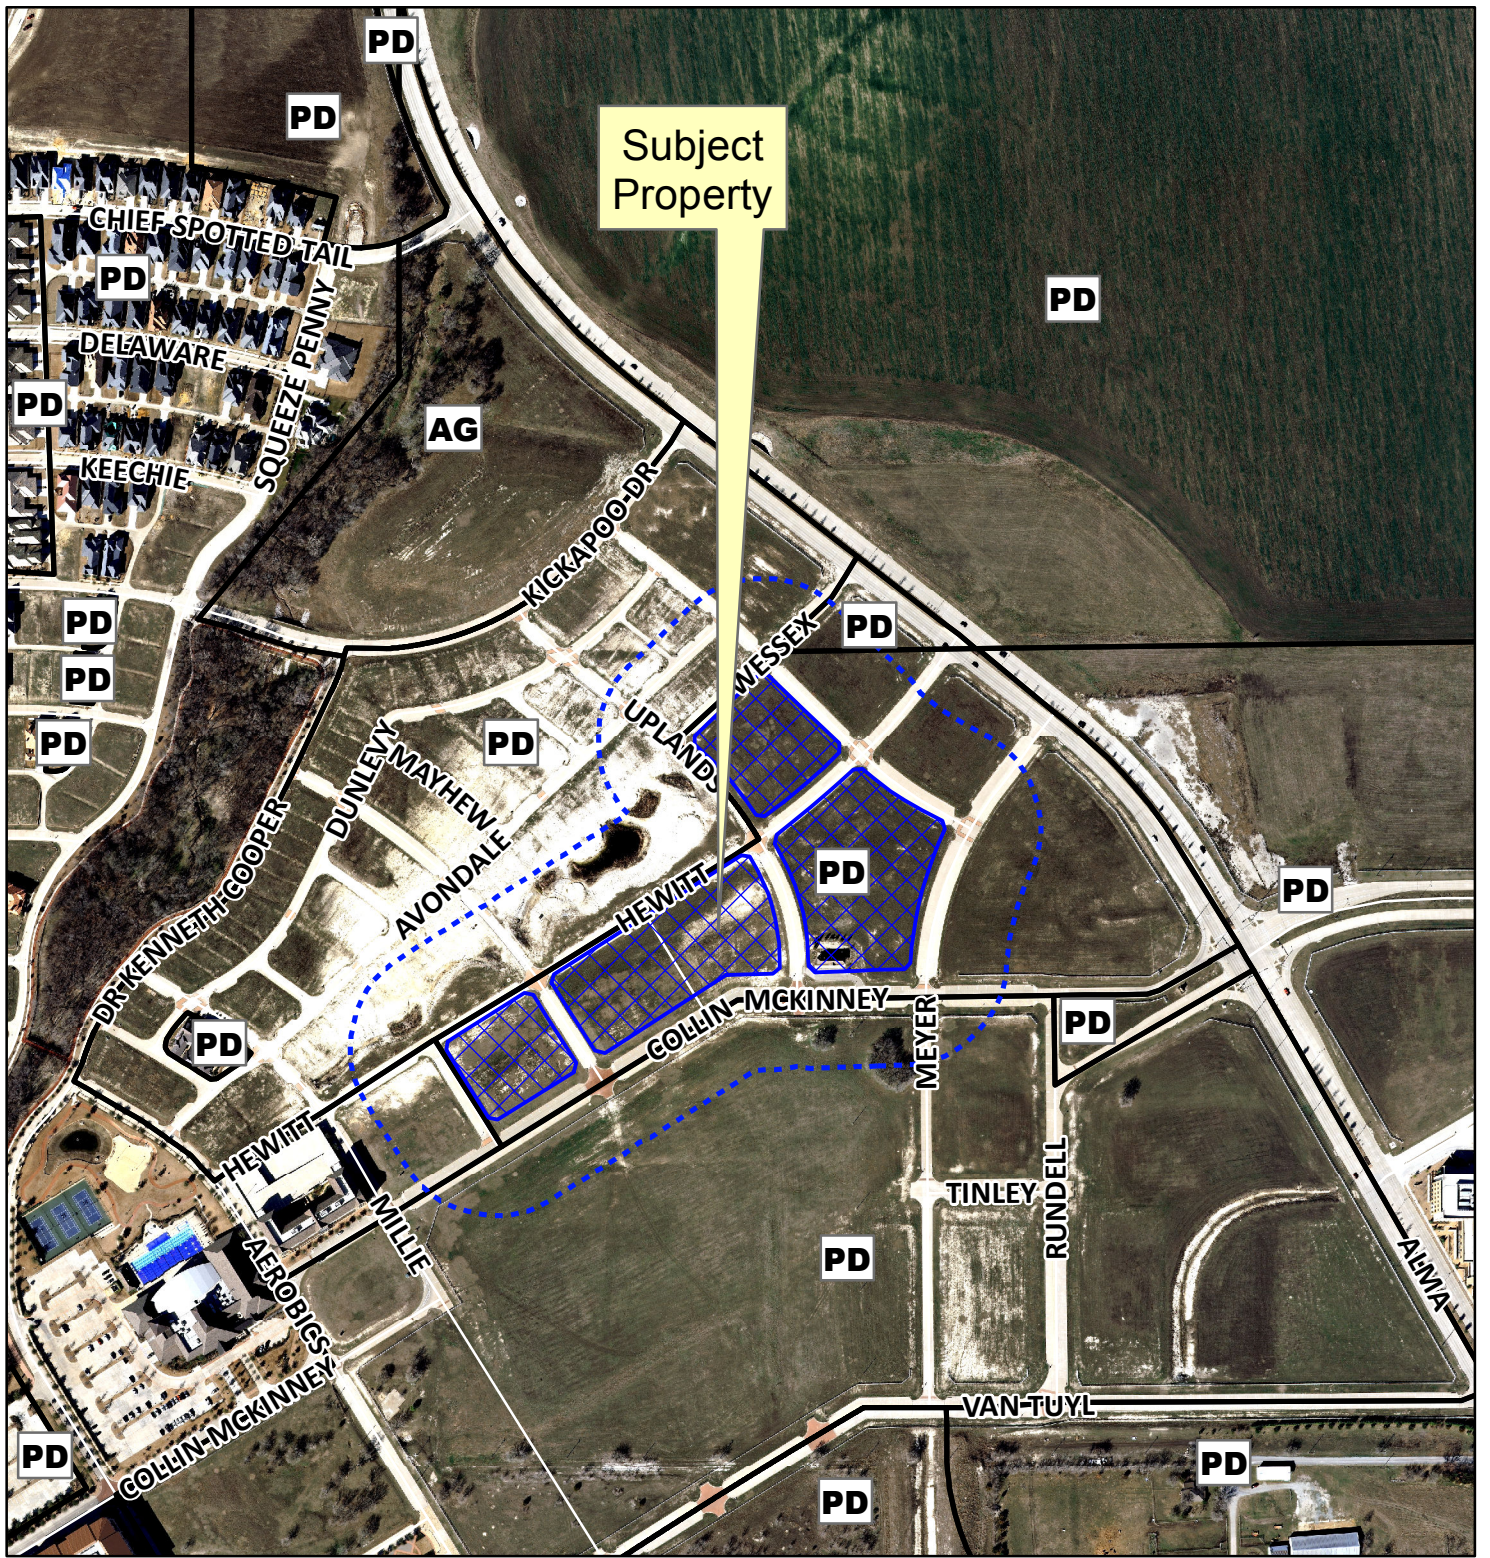

Subject Property

Notification Map

Case: 14-302Z

--- 200' Buffer

Vicinity Map

Subject Property

Notification Map

Case: 14-302Z

--- 200' Buffer