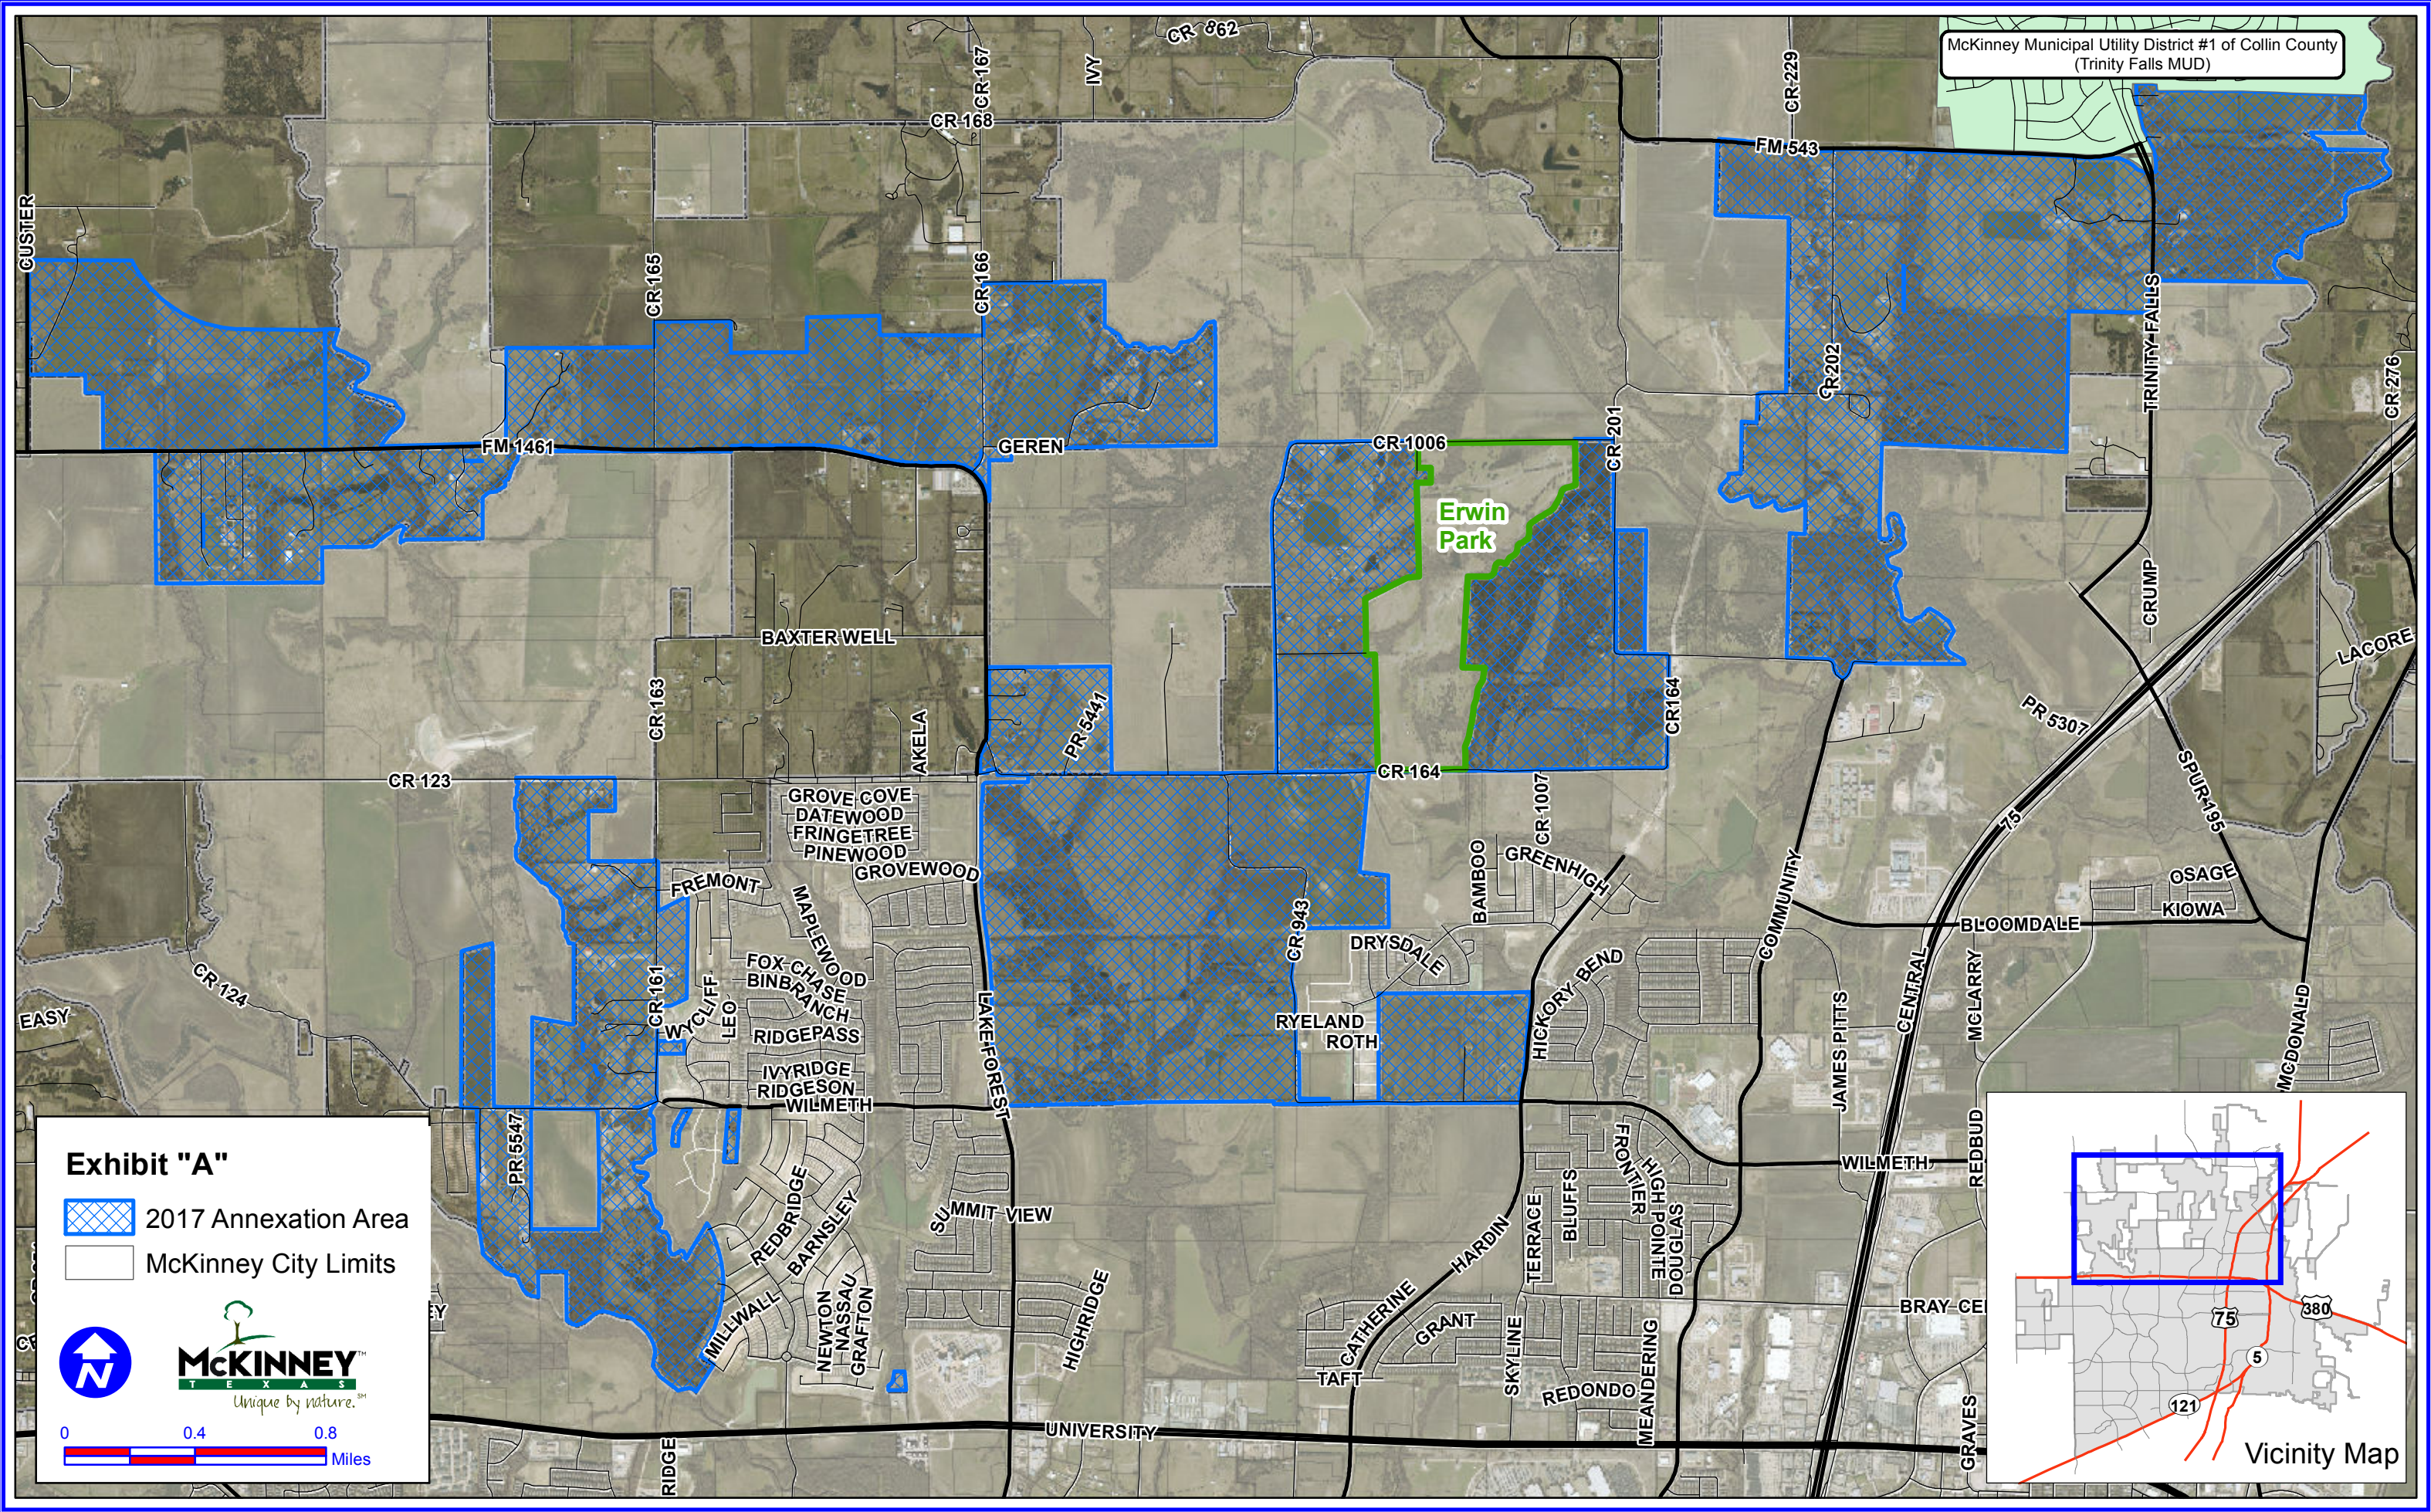

McKinney Municipal Utility District #1 of Collin County
(Trinity Falls MUD)

Exhibit "A"

- 2017 Annexation Area
- McKinney City Limits

0 0.4 0.8
 Miles

DISCLAIMER: This map and information contained in it were developed exclusively for use by the City of McKinney. Any use or reliance on this map by anyone else is at that party's risk and without liability to the City of McKinney, its officials or employees for any discrepancies, errors, or variances which may exist. Parcels CCAD current August 28, 2017.

McKinney Municipal Utility District #1 of Collin County
(Trinity Falls MUD)

Exhibit "A"

-  2017 Annexation Area
-  McKinney City Limits

DISCLAIMER: This map and information contained in it were developed exclusively for use by the City of McKinney. Any use or reliance on this map by anyone else is at that party's risk and without liability to the City of McKinney, its officials or employees for any discrepancies, errors, or variances which may exist. Parcels CCAD current August 28, 2017.