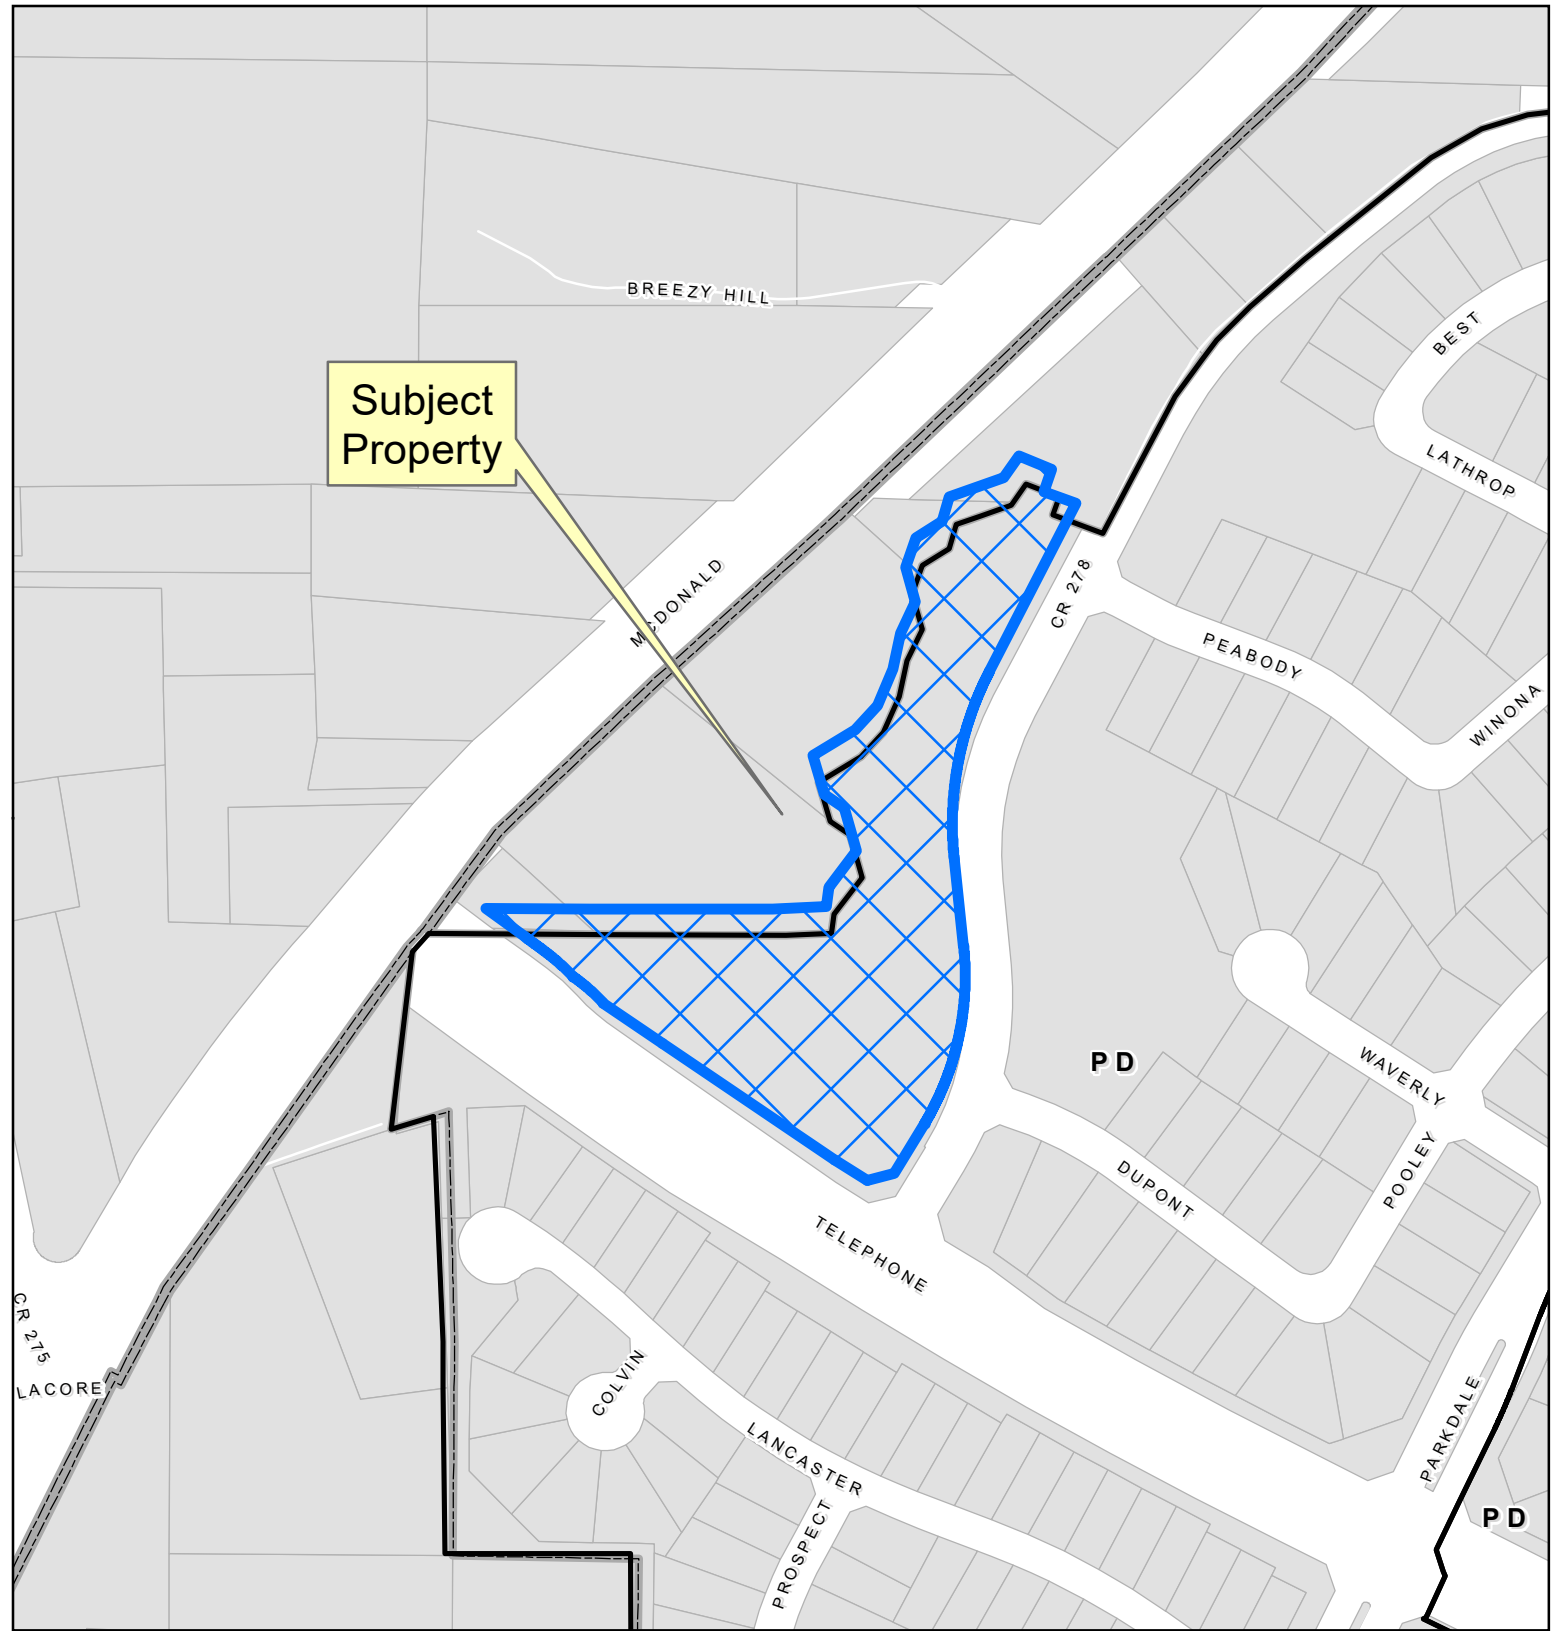

Subject Property

20-0004SUP

PD

PD

Vicinity Map

Location Map

PLAT2023-0031

 Case

DISCLAIMER: This map and information contained in it were developed exclusively for use by the City of McKinney. Any use or reliance on this map by anyone else is at that party's risk and without liability to the City of McKinney, its officials or employees for any discrepancies, errors, or variances which may exist.

Subject Property

Vicinity Map

Location Map

PLAT2023-0031

 Case

DISCLAIMER: This map and information contained in it were developed exclusively for use by the City of McKinney. Any use or reliance on this map by anyone else is at that party's risk and without liability to the City of McKinney, its officials or employees for any discrepancies, errors, or variances which may exist.