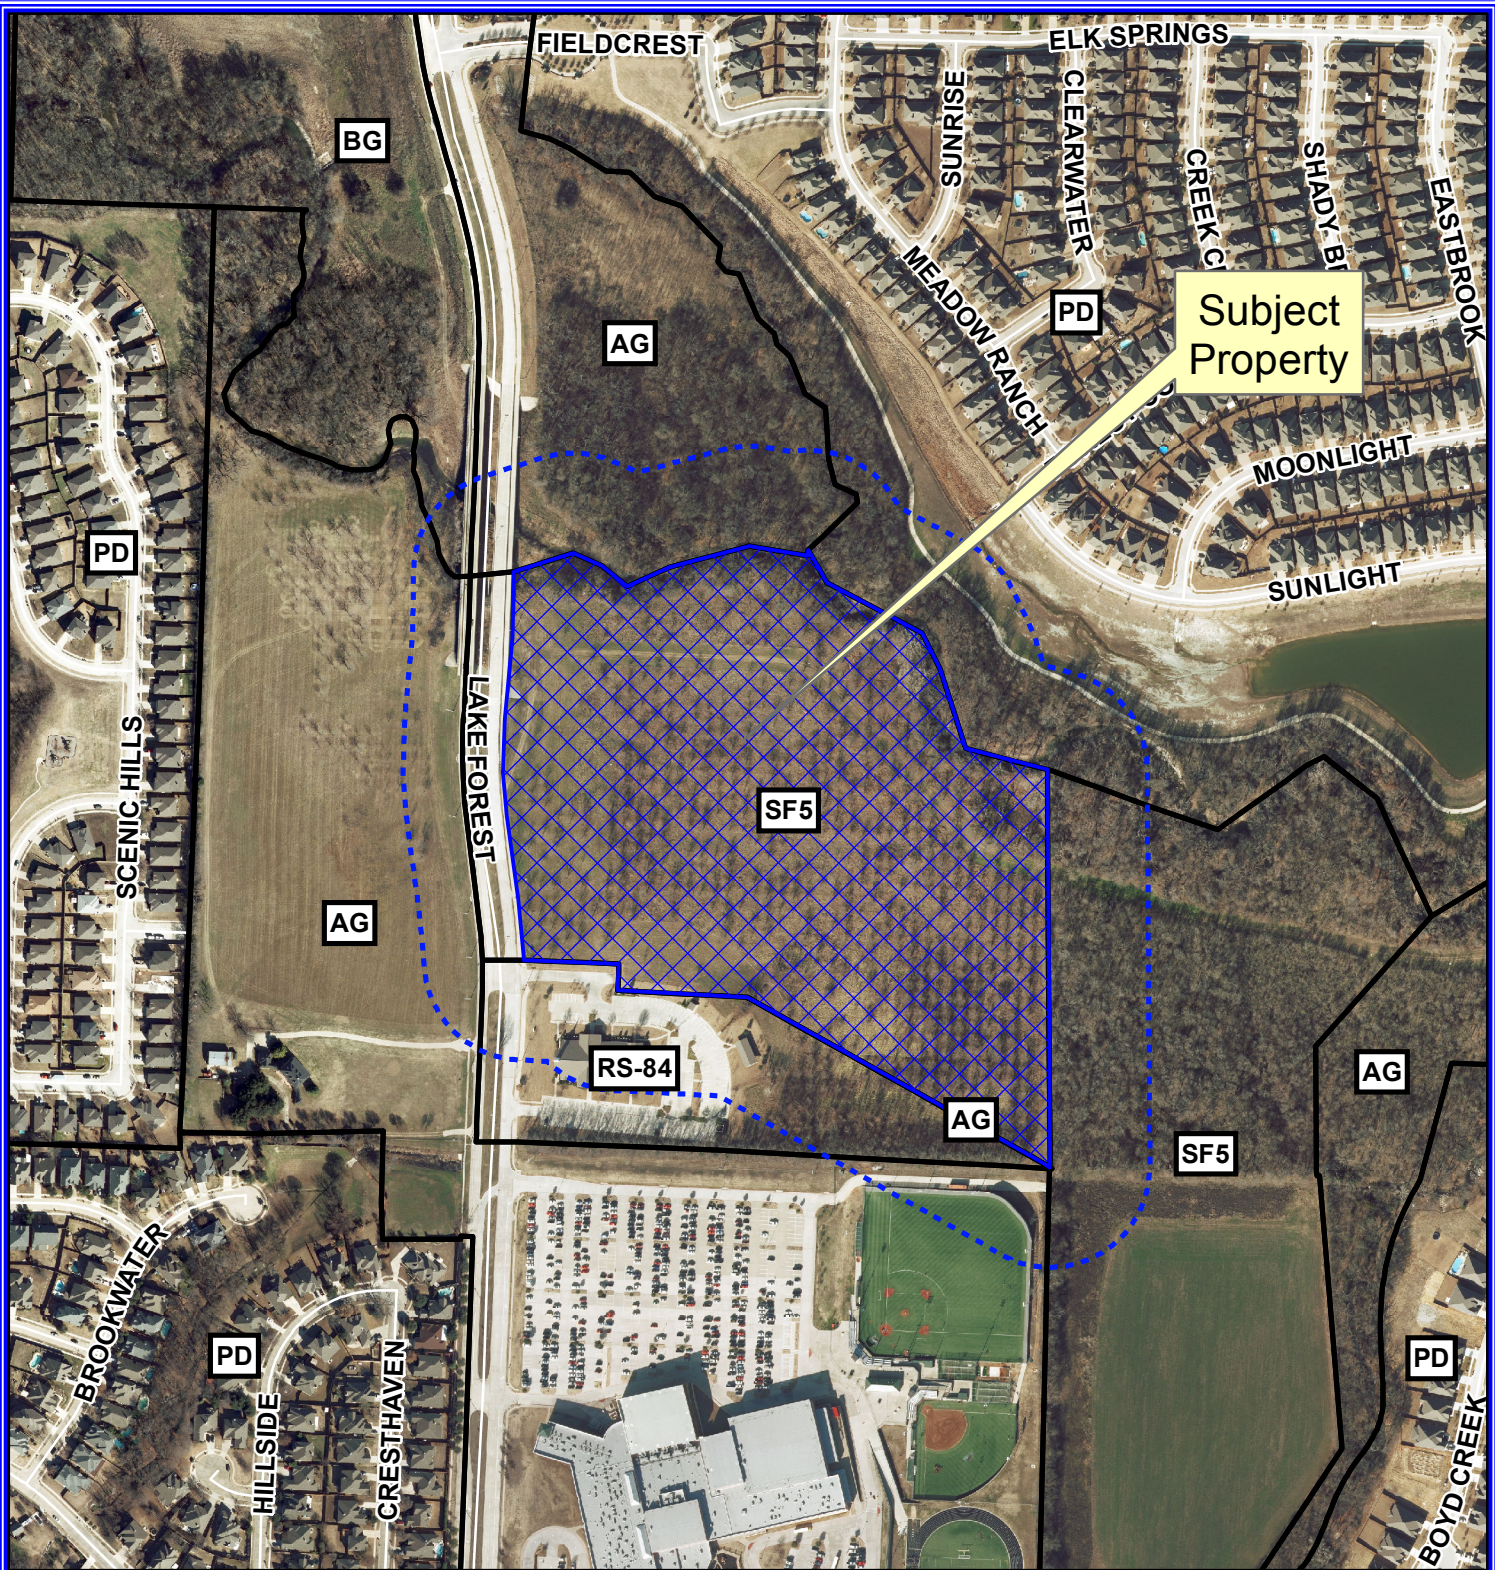

## Notification Map

Case: 16-341Z

--- 200' Buffer

# Notification Map

Case: 16-341Z

--- 200' Buffer