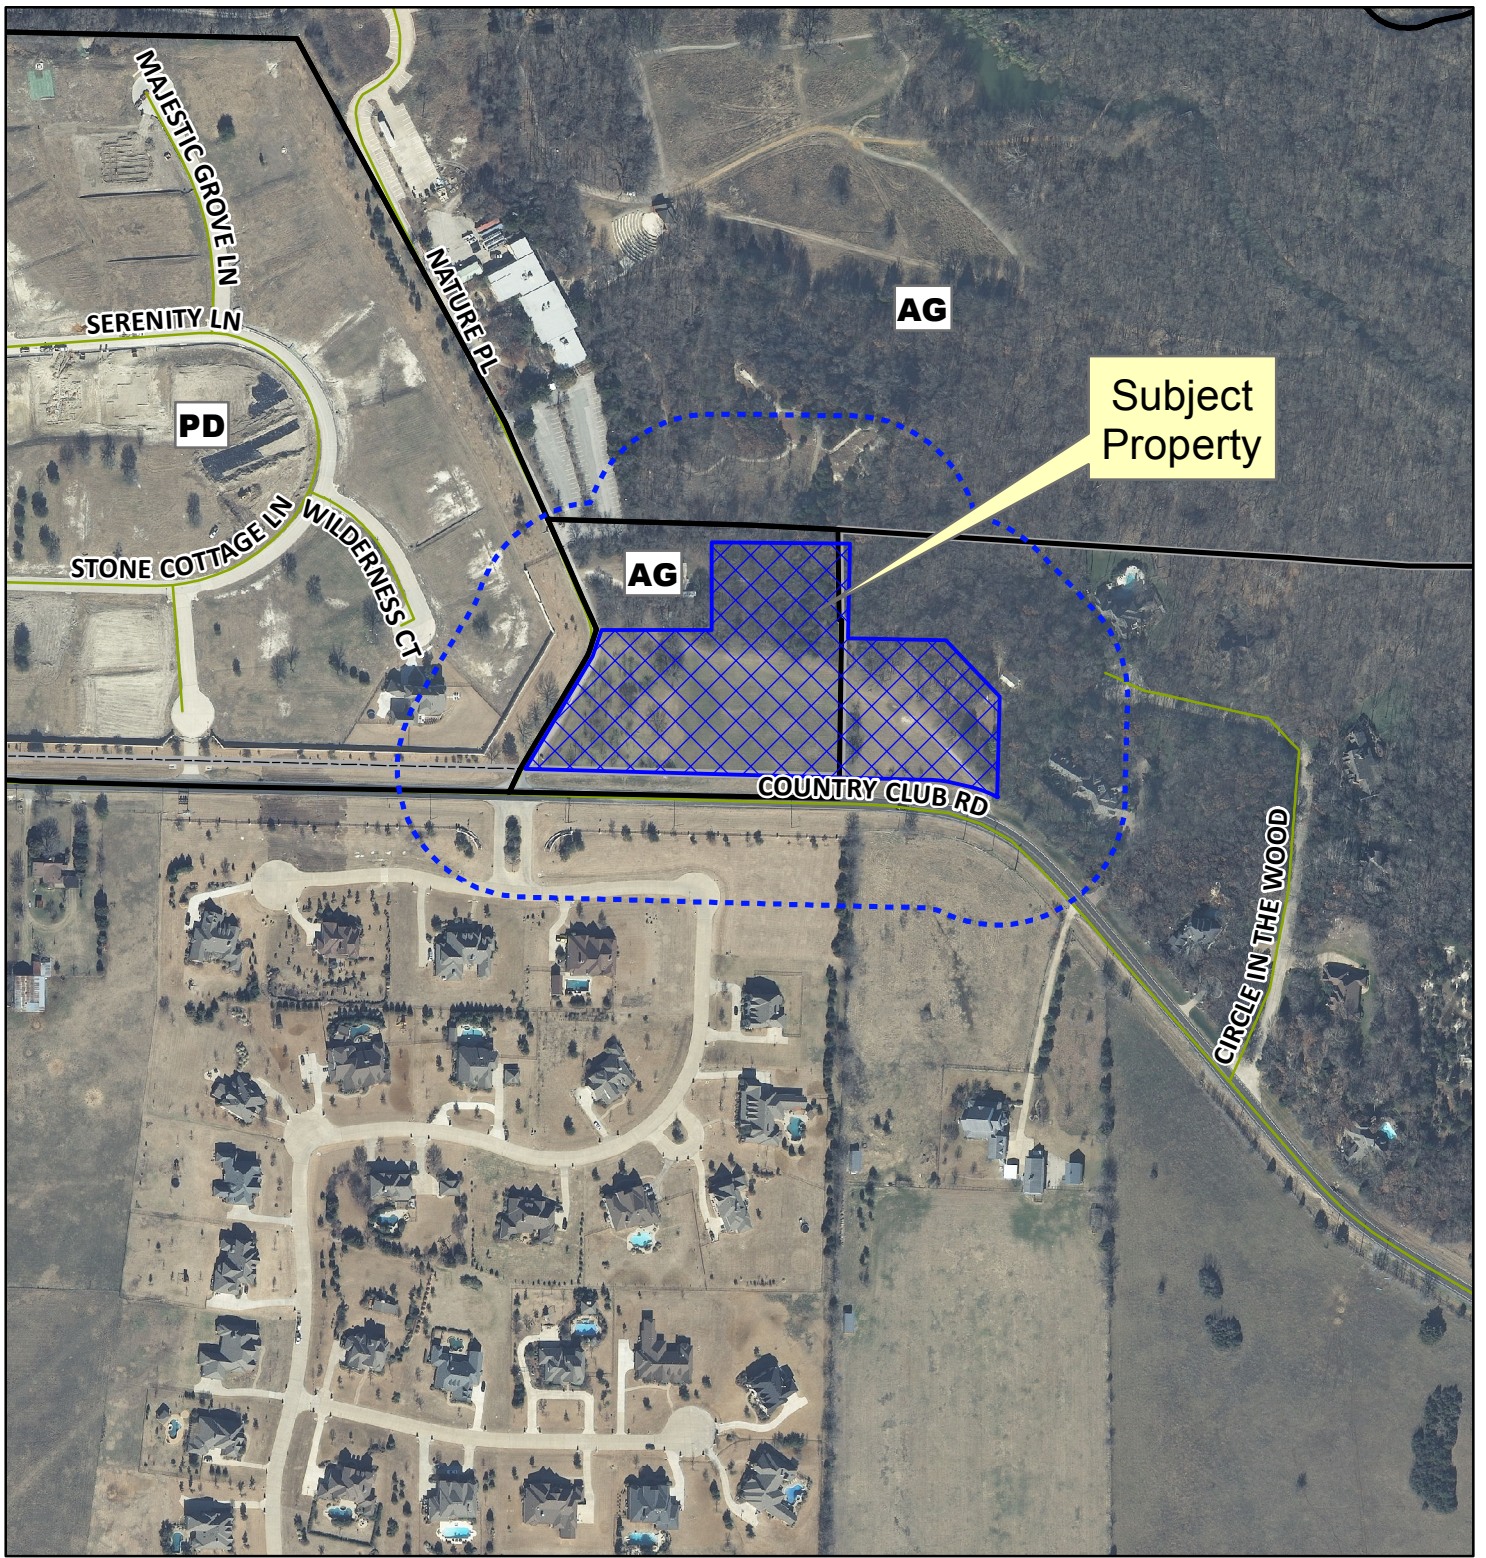

# Notification Map

Case: 12-199Z

--- 200' Notification Buffer

Vicinity Map

Path: S:\MCKGIS\Notification\Projects\2012\12-199Z.mxd

DISCLAIMER: This map and information contained in it were developed exclusively for use by the City of McKinney. Any use or reliance on this map by anyone else is at that party's risk and without liability to the City of McKinney, its officials or employees for any discrepancies, errors, or variances which may exist.

# Notification Map

Case: 12-199Z

--- 200' Notification Buffer