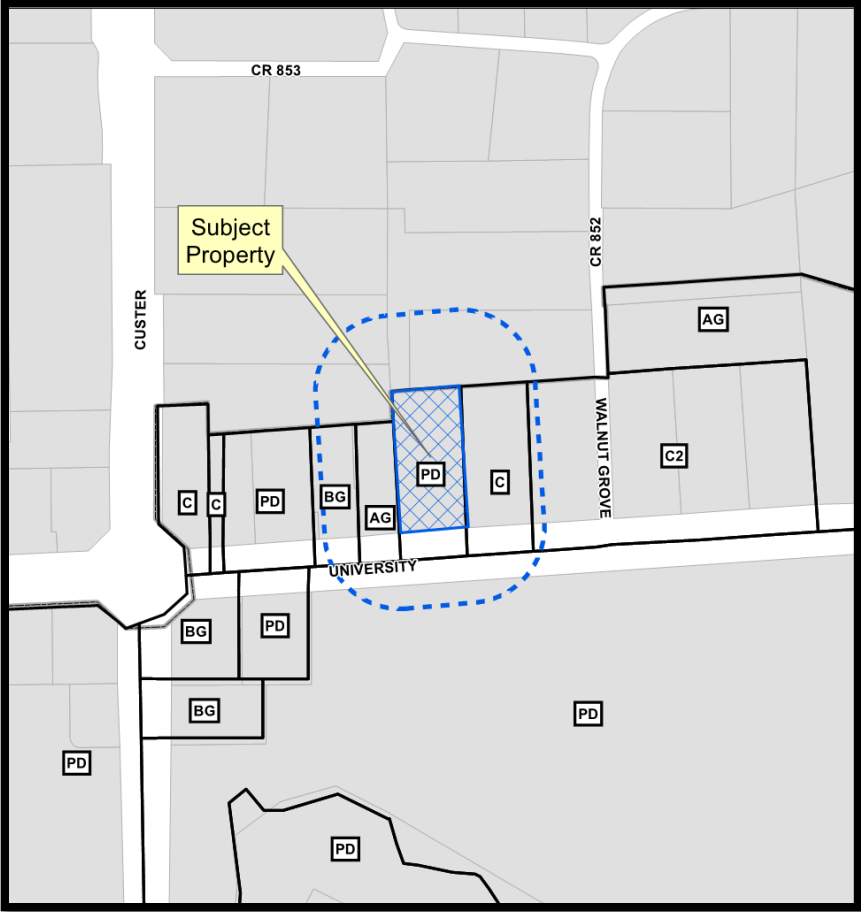

Shops at Walnut Grove Road Rezone

18-0096Z

Location Map

Aerial Exhibit Map

Site Images

Looking North