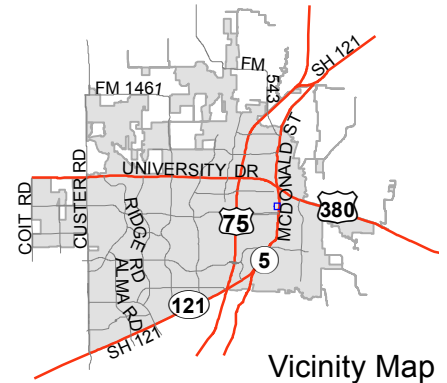

Notification Map

Case: 13-242SP

--- 200' Notification Buffer

Notification Map

Case: 13-242SP

--- 200' Notification Buffer