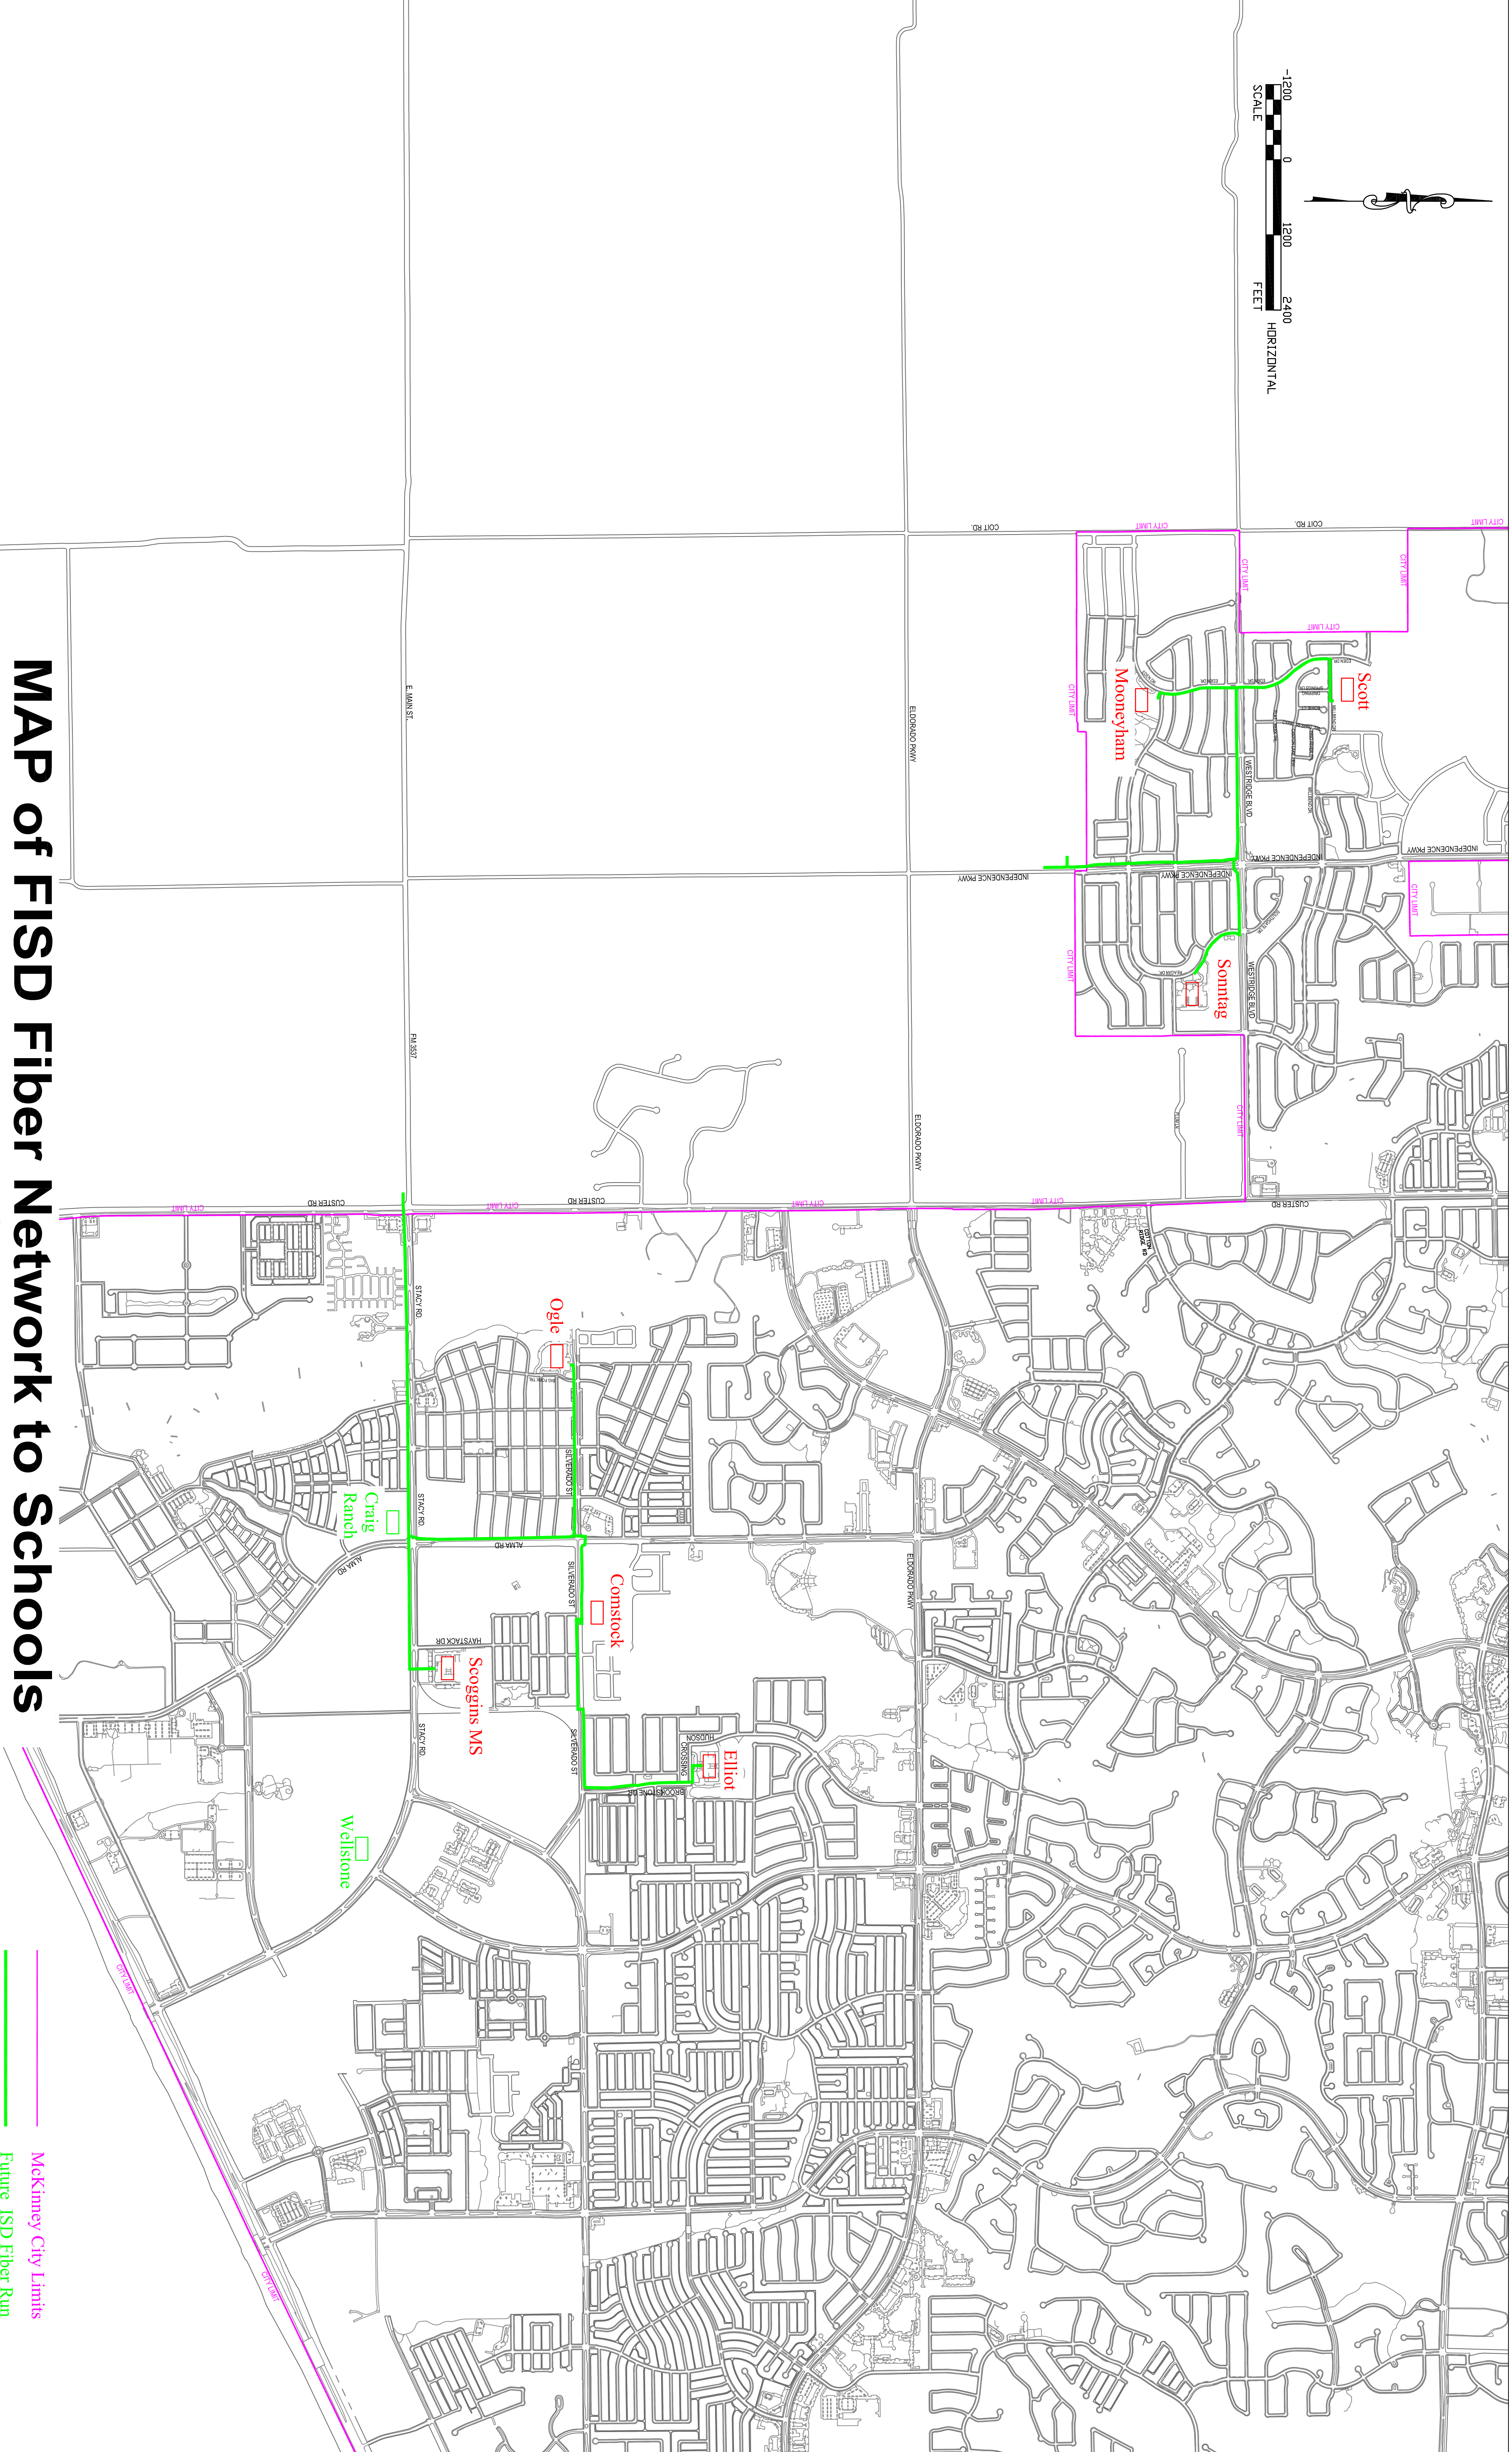

1200 0 1200 2400  
SCALE HORIZONTAL  
FEET

# MAP of FISD Fiber Network to Schools within McKinney City Limits

McKinney City Limits  
Future ISD Fiber Run