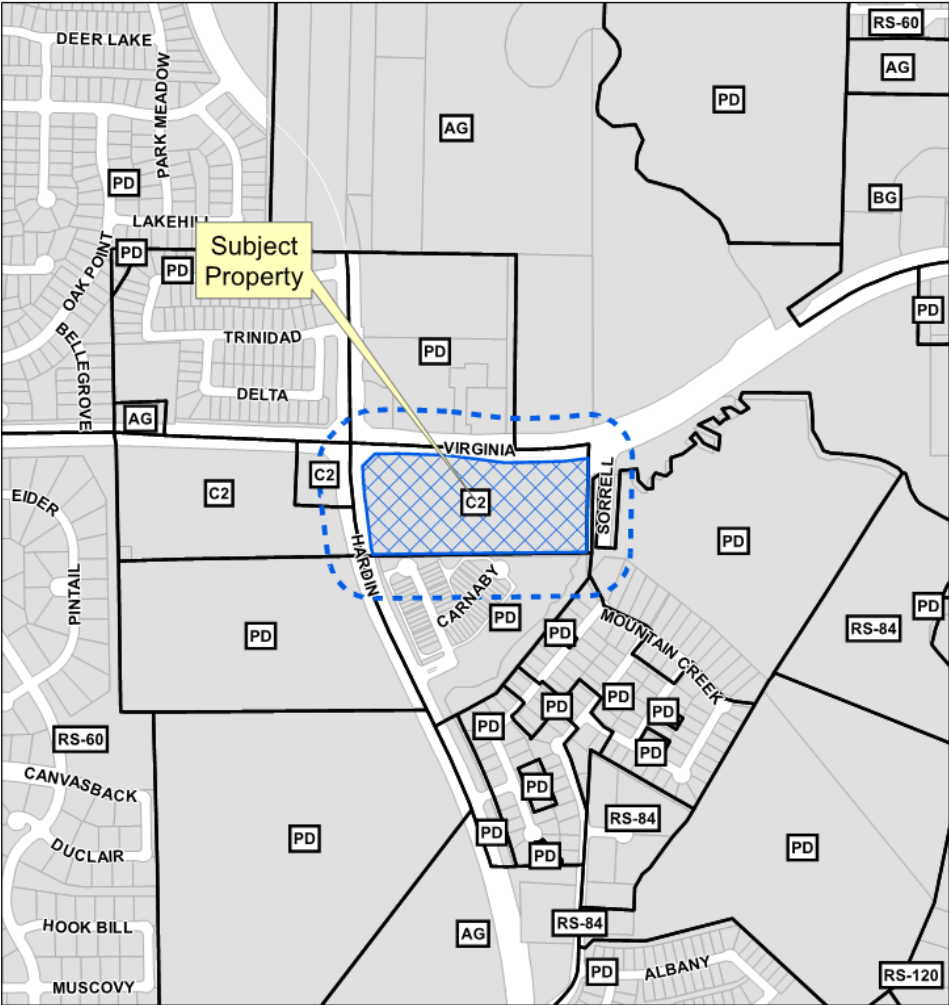

Hardin and Virginia Multi-Family Rezoning

20-0140Z

Location Map

Aerial Exhibit

General Concept Plan – Information Only