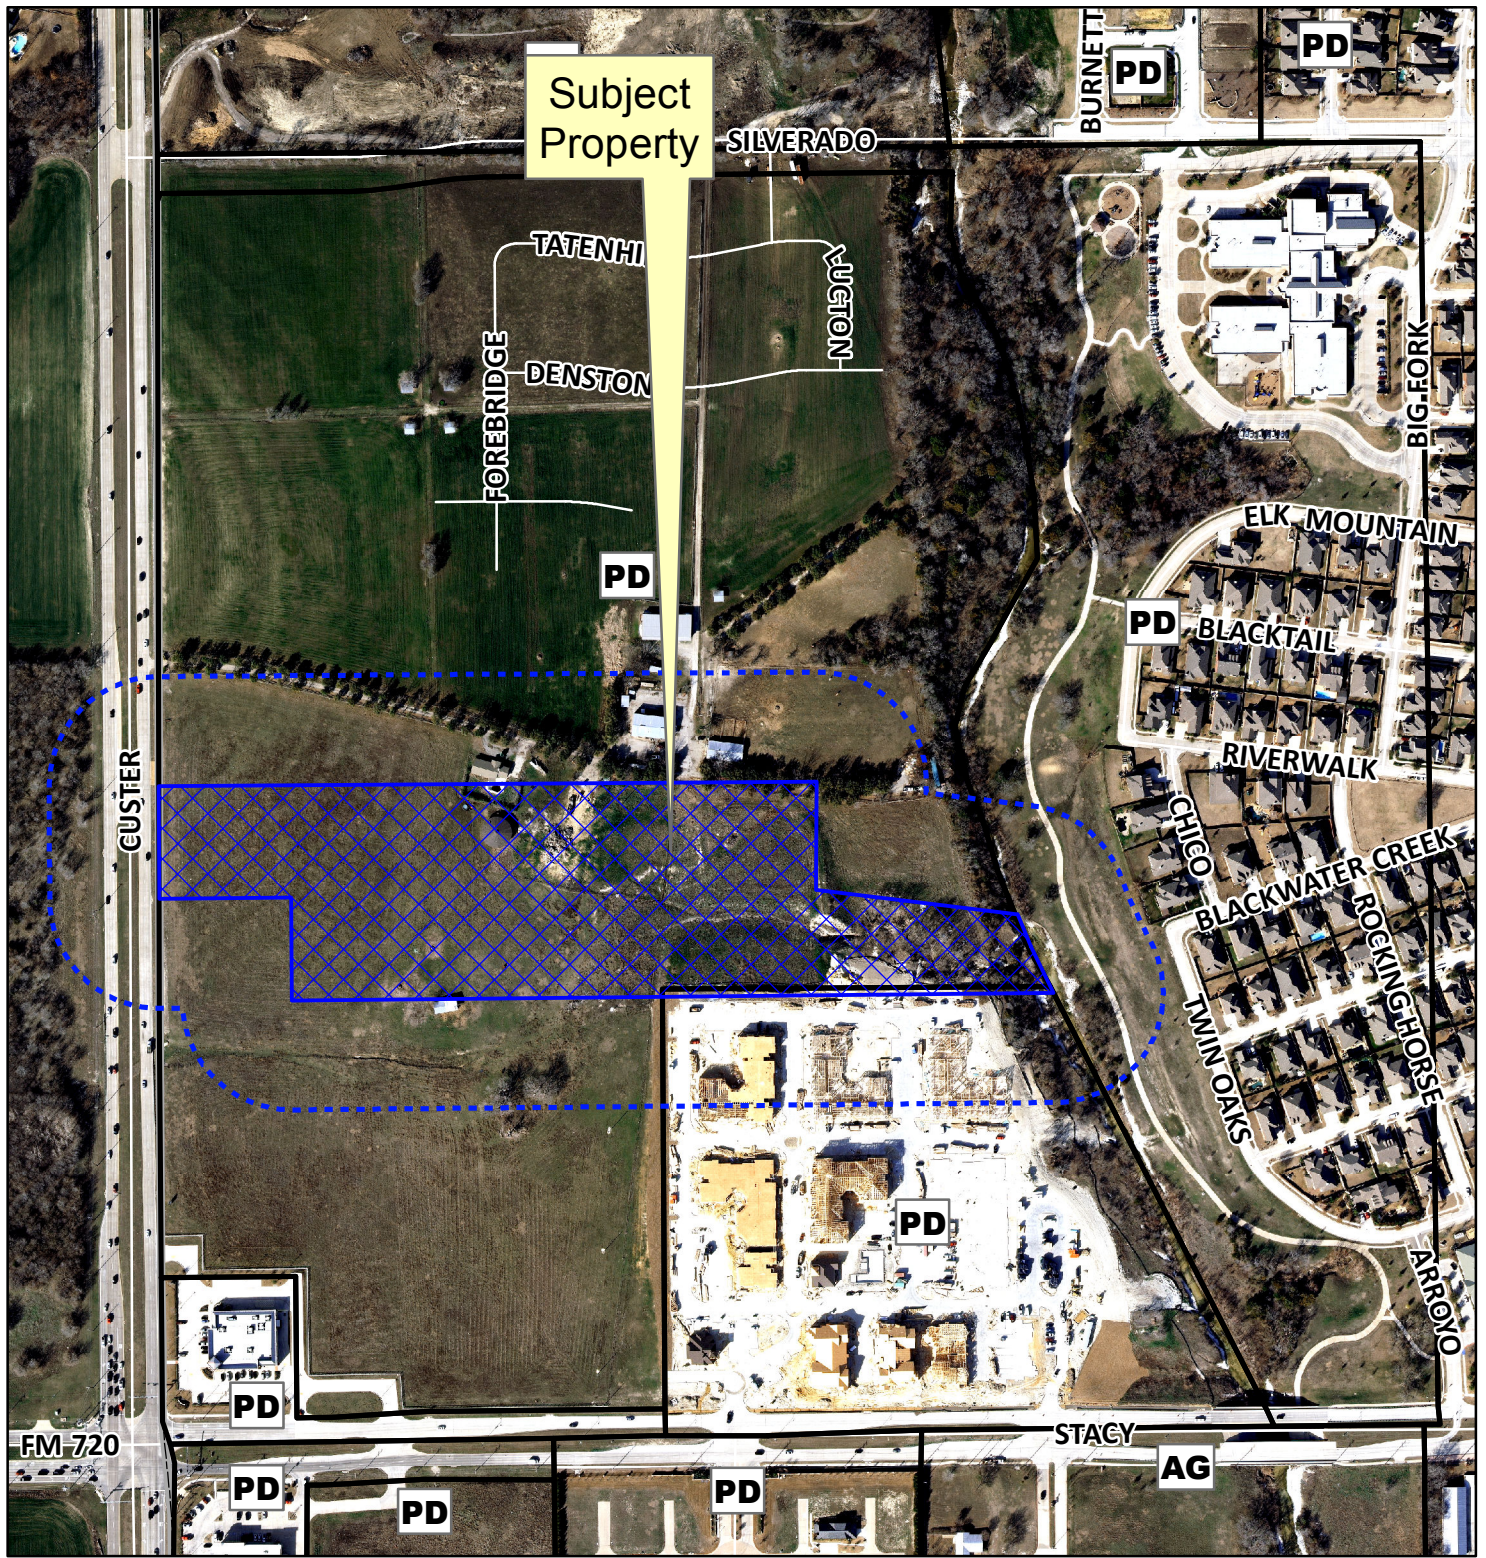

# Notification Map

Case: 14-256ME

--- 200' Notification Buffer

Path: S:\MCKGIS\notification\Projects\2014\14-256ME.mxd

DISCLAIMER: This map and information contained in it were developed exclusively for use by the City of McKinney. Any use or reliance on this map by anyone else is at that party's risk and without liability to the City of McKinney, its officials or employees for any discrepancies, errors, or variances which may exist.

## Notification Map

Case: 14-256ME

--- 200' Notification Buffer

Vicinity Map