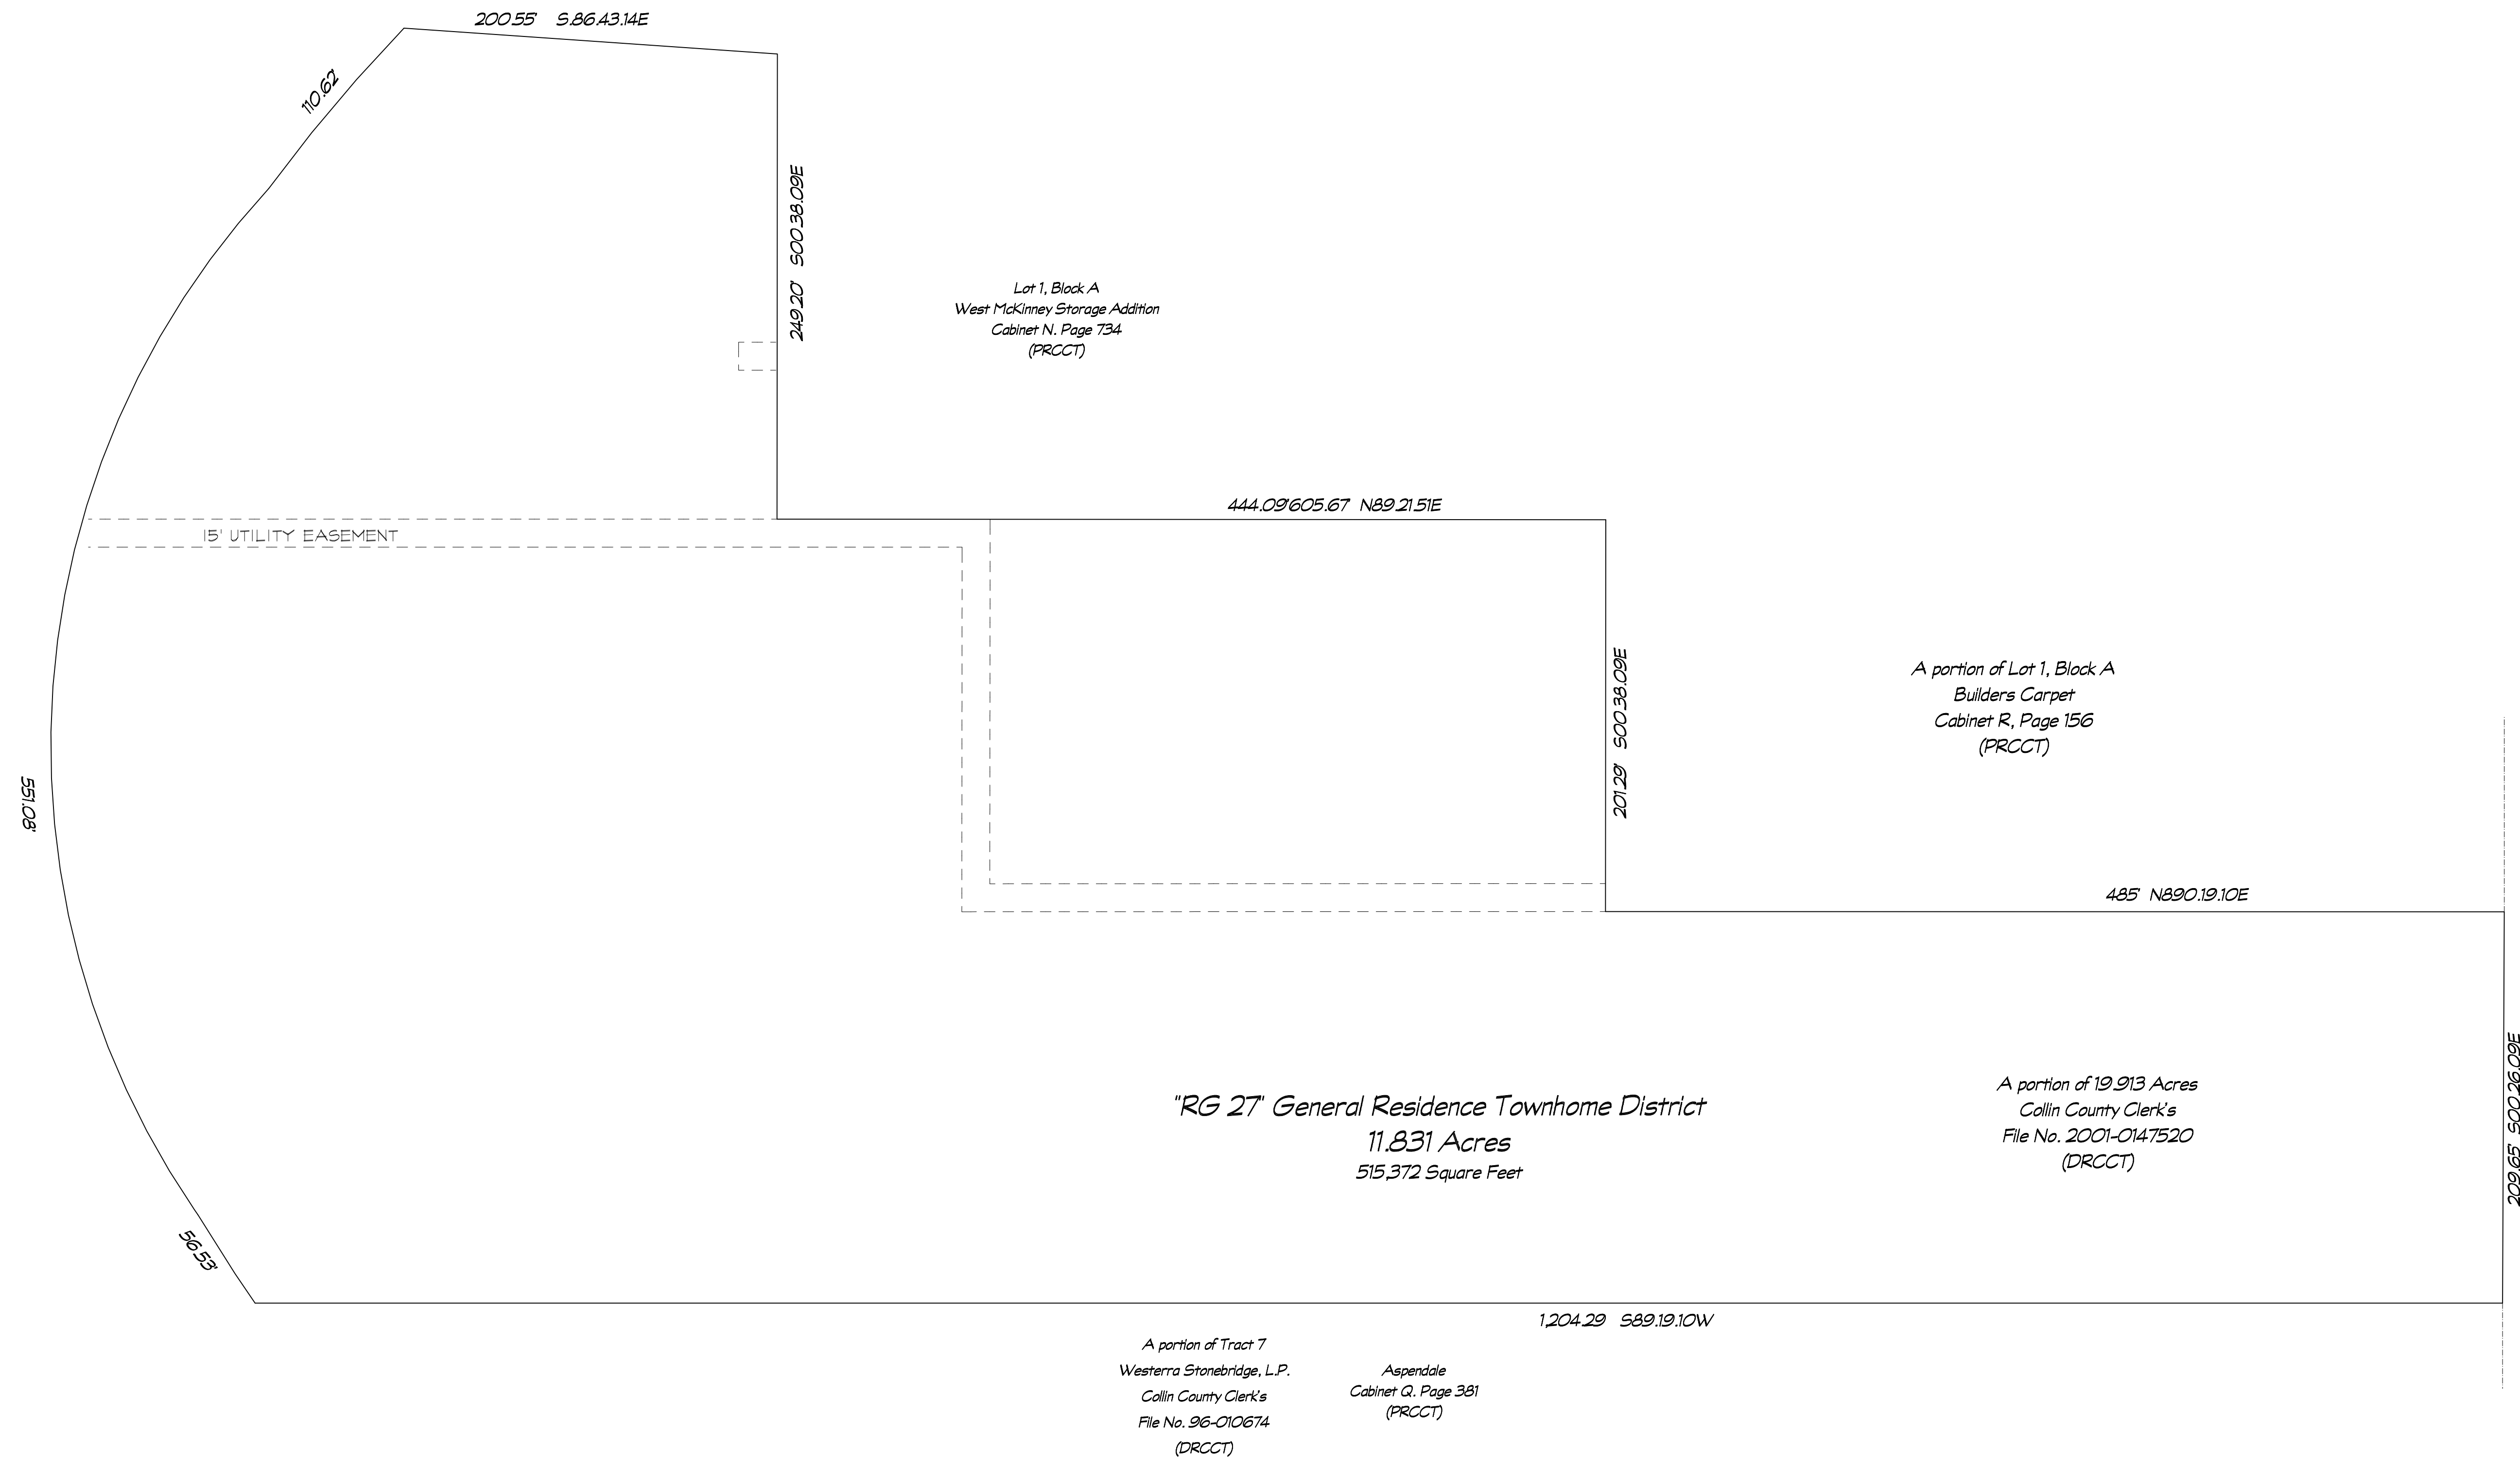

revisions:

RECEIVED
By Kathy Wright at 12:11 pm, Dec 09, 2013

Zoning Exhibit

creativearchitects
scott b. roberts, architect

1026 creekwood drive
garland, texas 75044
972-530-4872
www.creative-architect.com
scott@cr-ar.com

2013608
december 8, 2013
© copyright 2012
creative architects