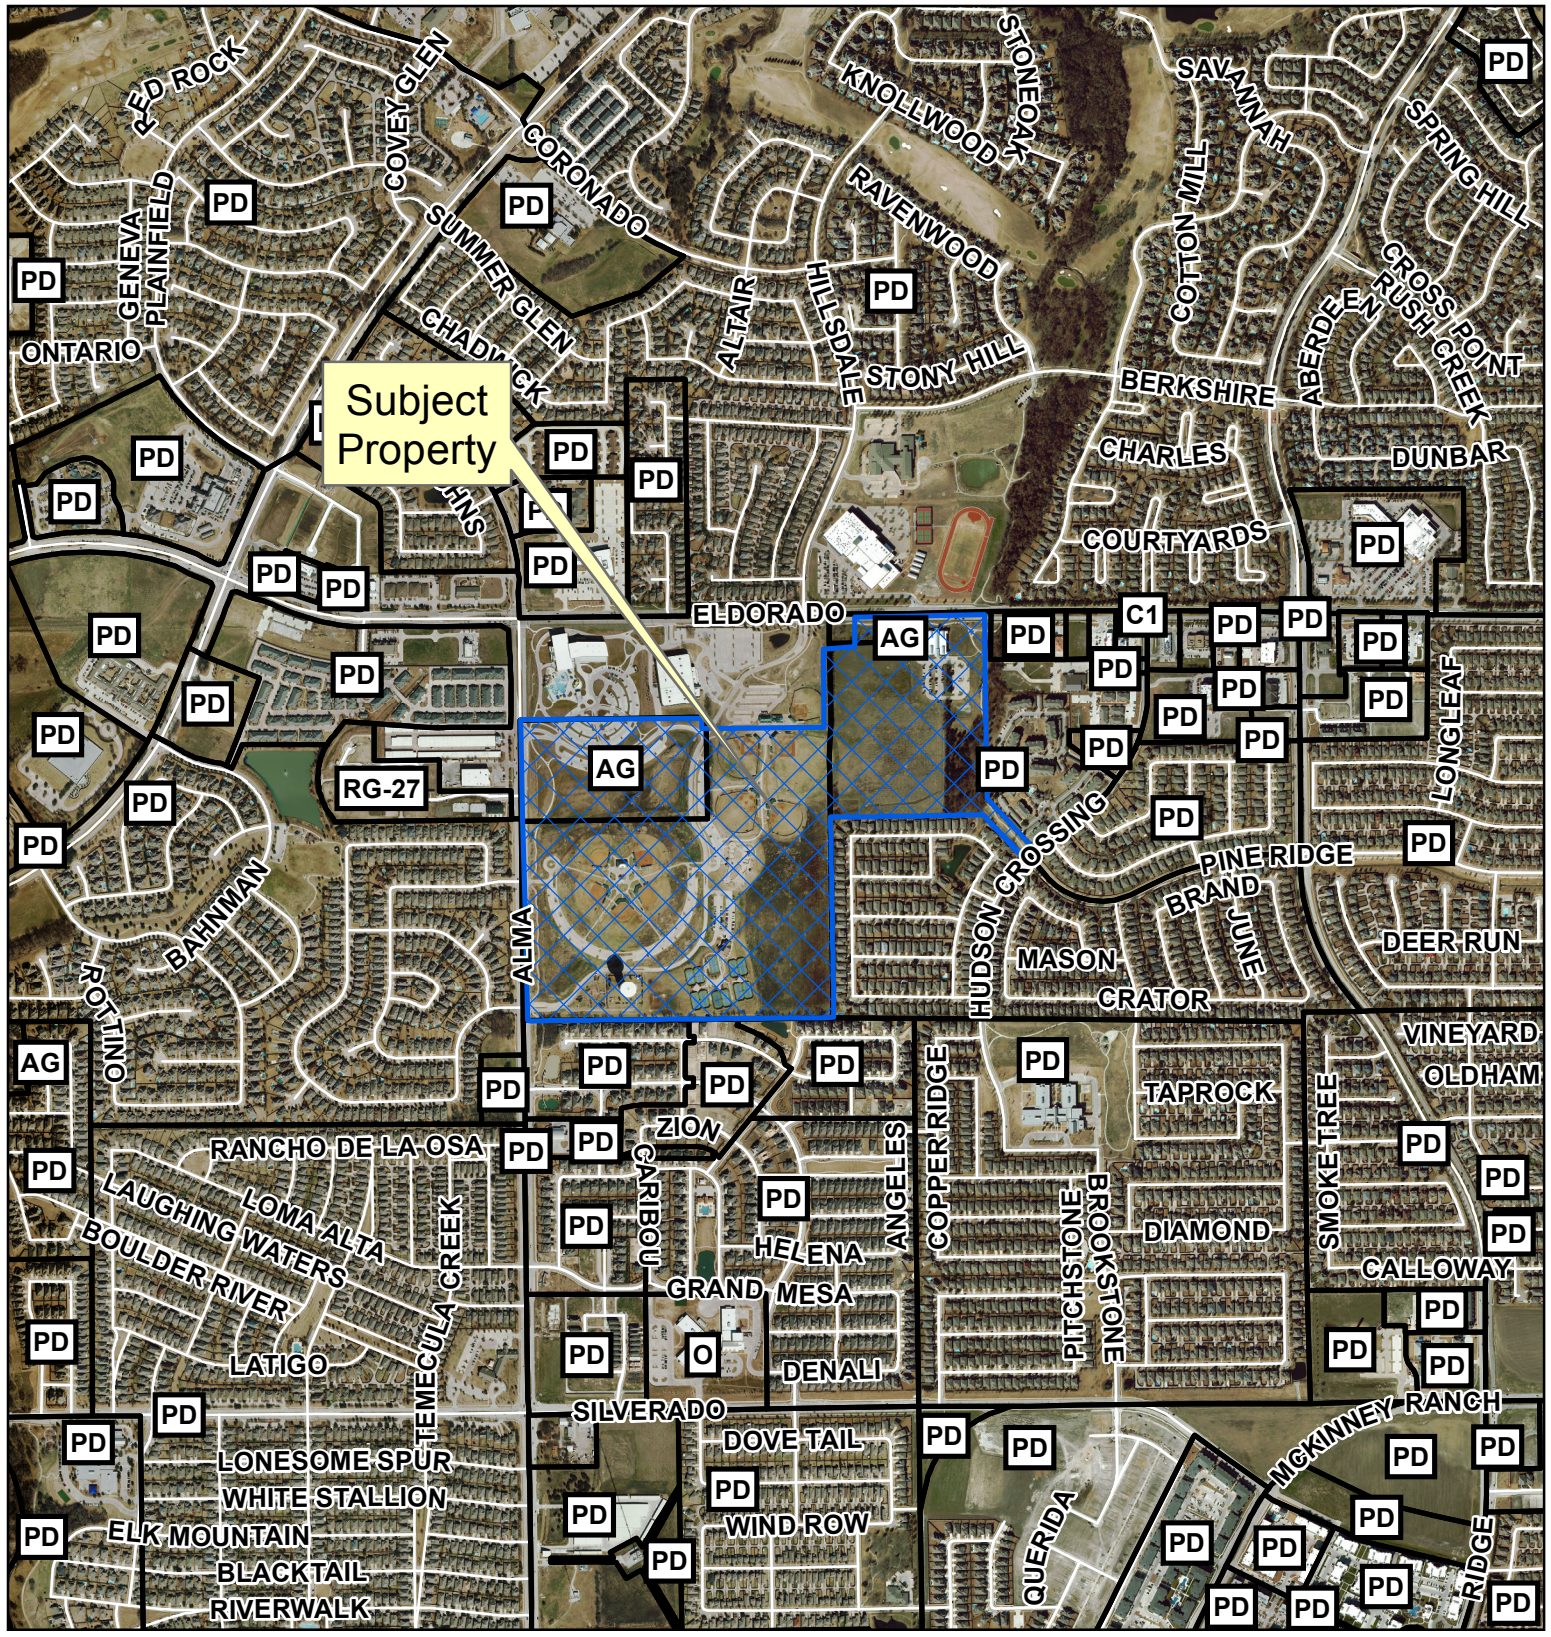

Location Map

SITE2018-0052

DISCLAIMER: This map and information contained in it were developed exclusively for use by the City of McKinney. Any use or reliance on this map by anyone else is at that party's risk and without liability to the City of McKinney, its officials or employees for any discrepancies, errors, or variances which may exist.

Subject Property

AG

AG

RG-27

AG

AG

C1

Location Map

SITE2018-0052

DISCLAIMER: This map and information contained in it were developed exclusively for use by the City of McKinney. Any use or reliance on this map by anyone else is at that party's risk and without liability to the City of McKinney, its officials or employees for any discrepancies, errors, or variances which may exist.