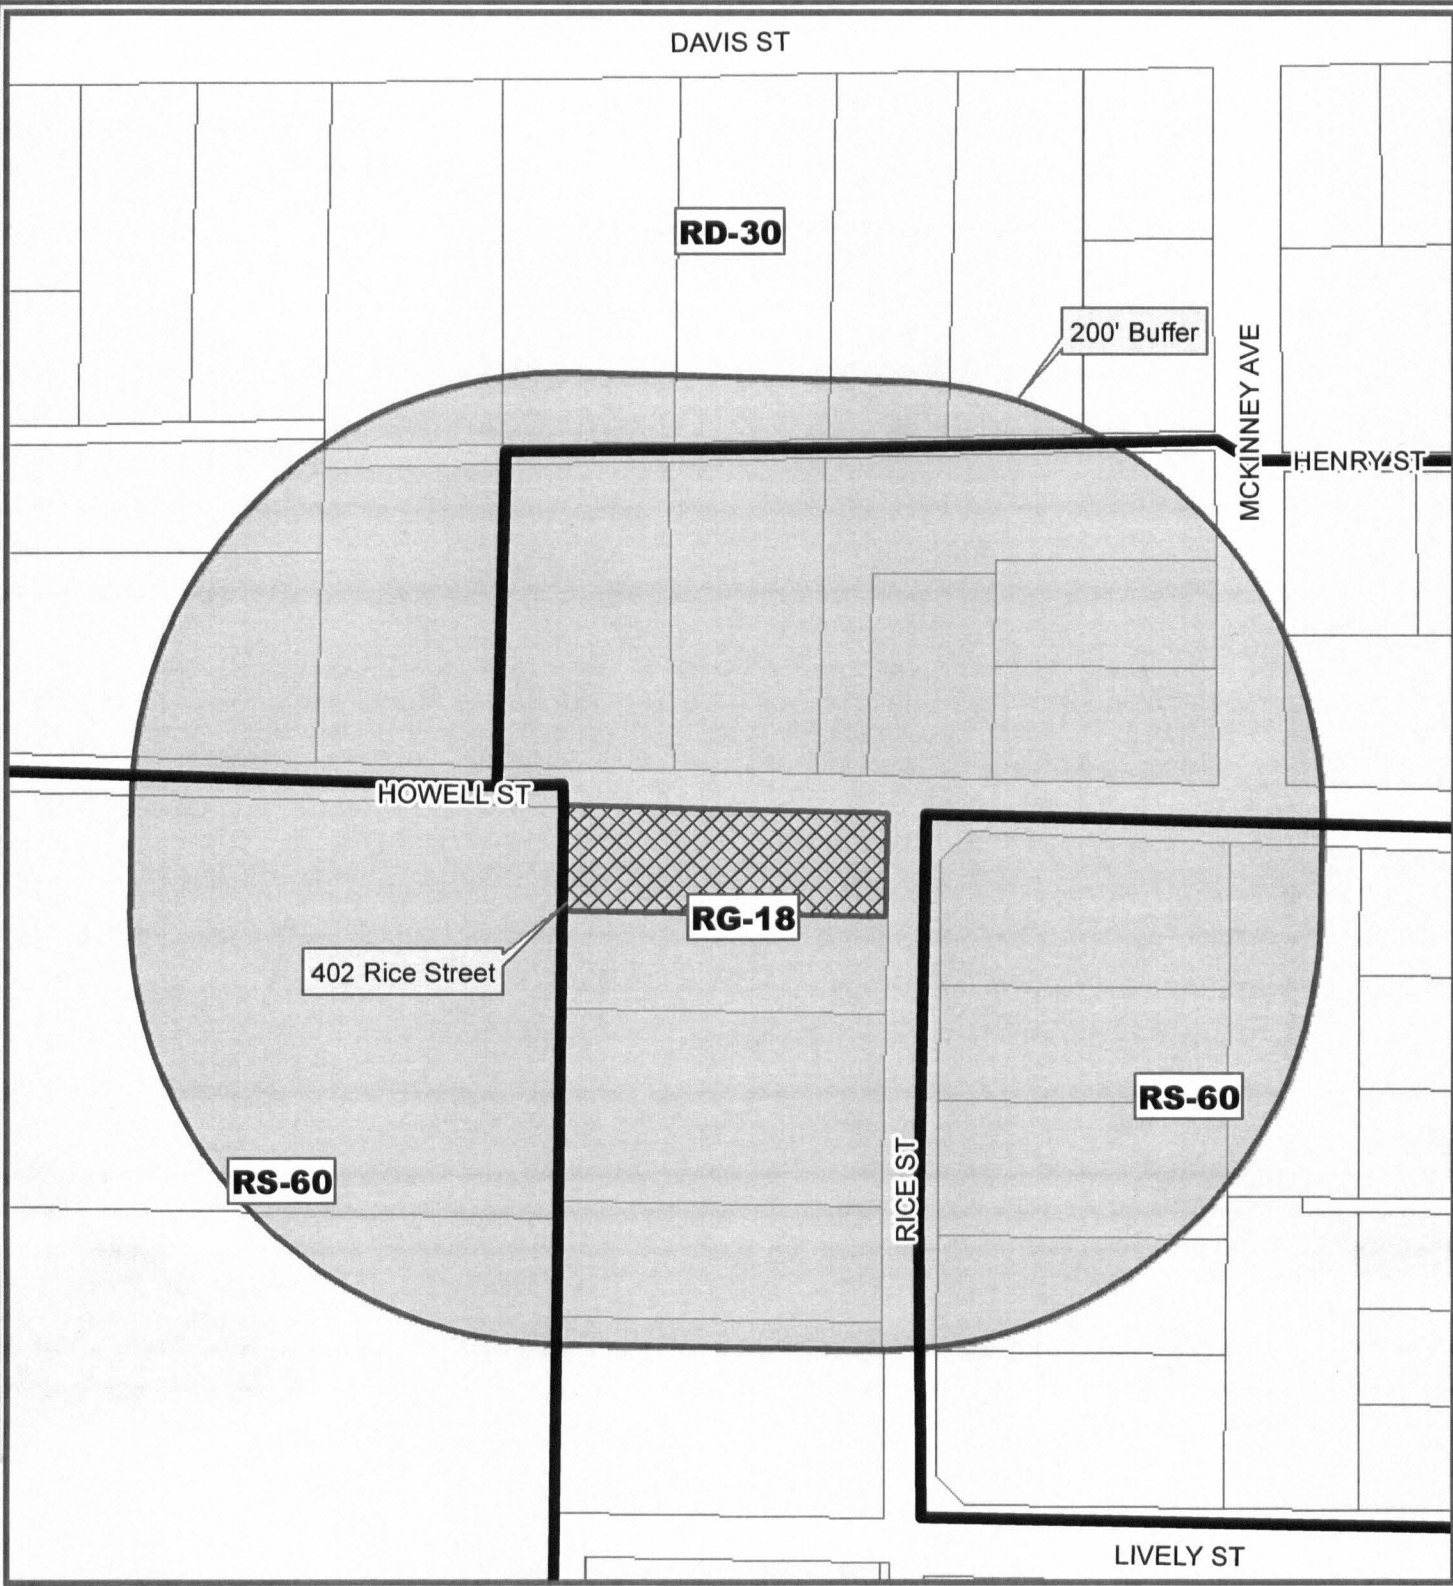

Path: Y:\GIS\GISWork\DLaGrone\Arcmap-projects\BI\402RiceStreet\_TN\_040614\402RiceStreet.mxd

**402 Rice Street  
200' Notice and  
Location Map**

DISCLAIMER: This map and information contained in it were developed exclusively for use by the City of McKinney. Any use or reliance on this map by anyone else is at that party's risk and without liability to the City of McKinney, its officials or employees for any discrepancies, errors, or variances which may exist.