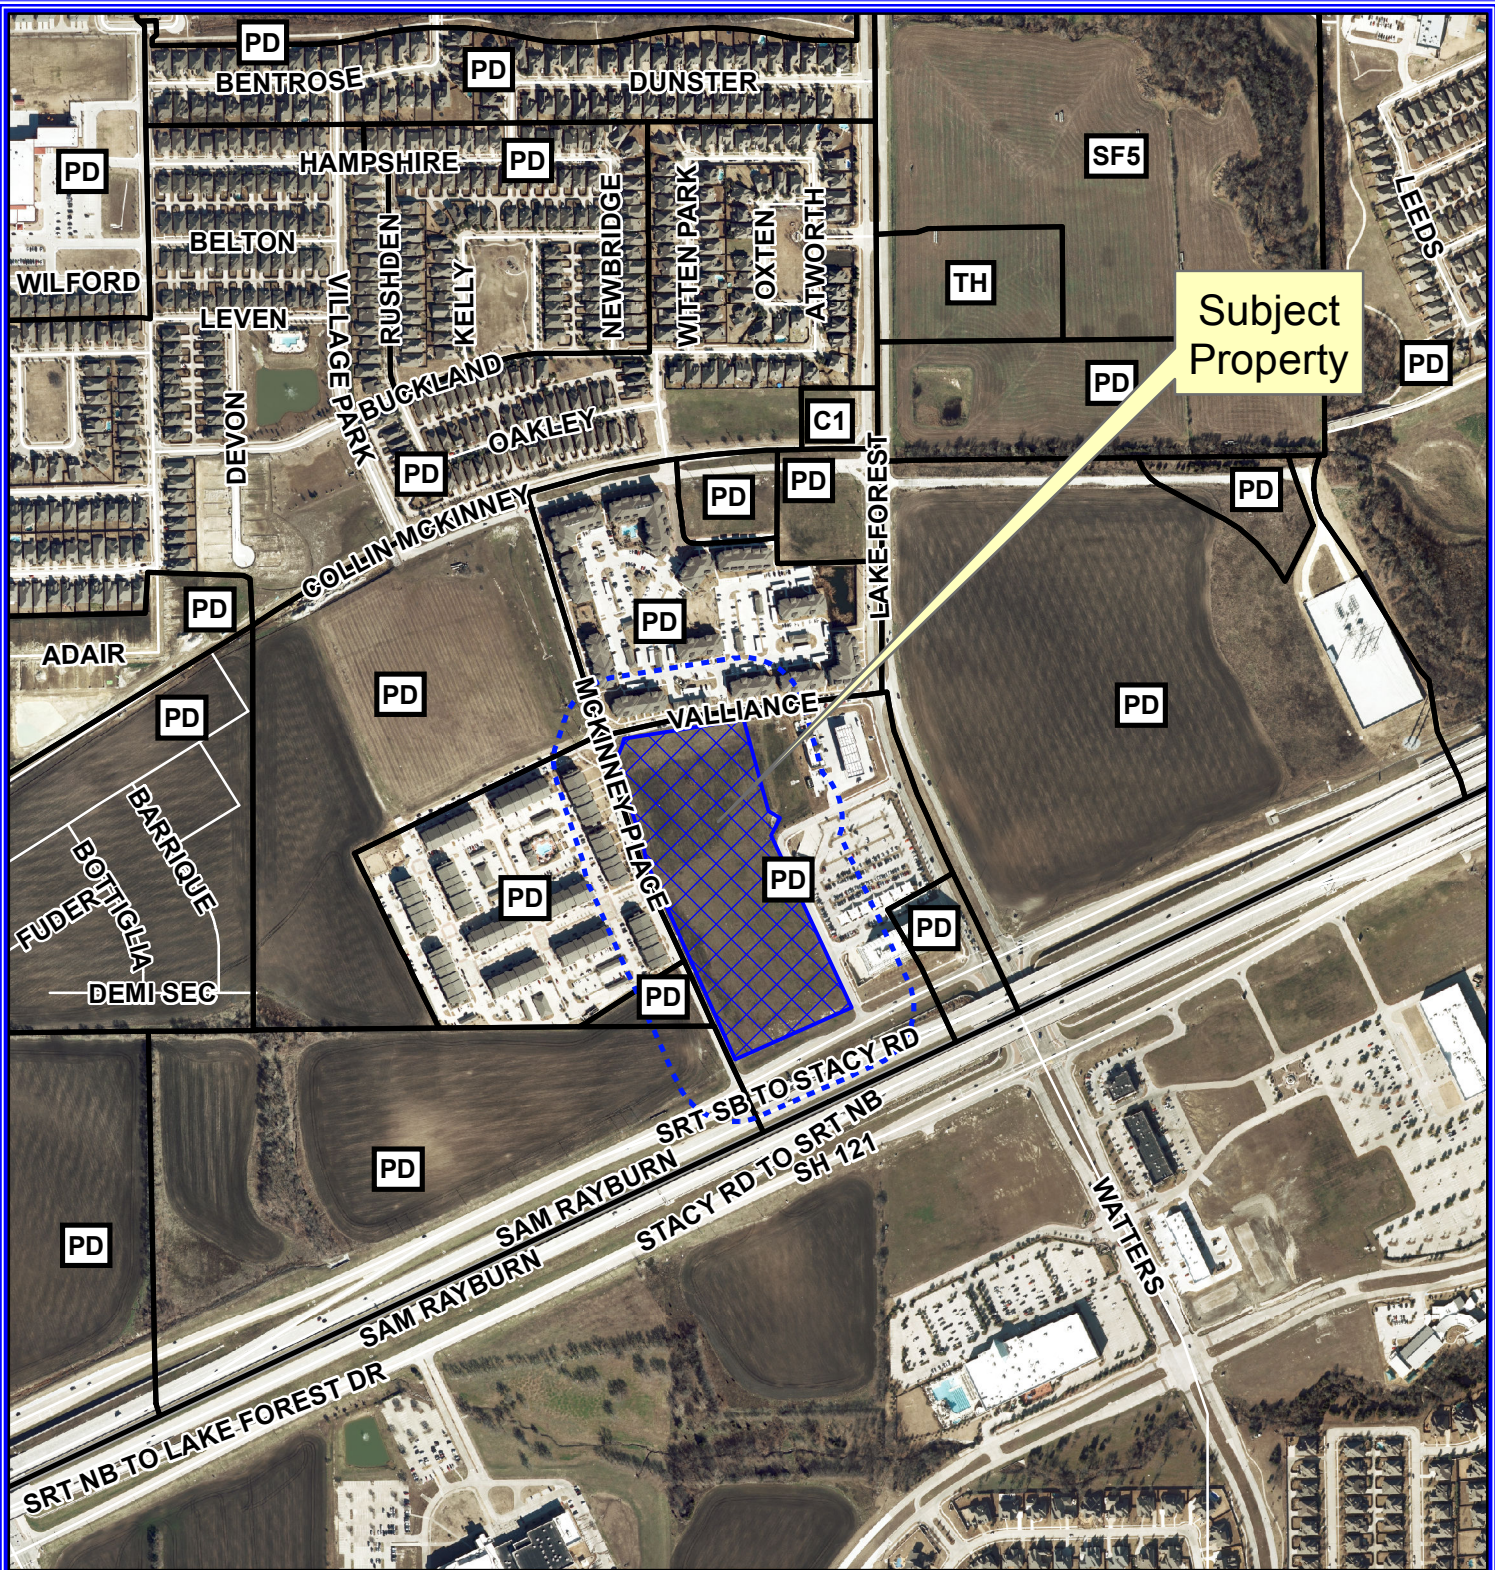

Notification Map

Case: 16-092SP

--- 200' Buffer

Notification Map

Case: 16-092SP

--- 200' Buffer

Vicinity Map

DISCLAIMER: This map and information contained in it were developed exclusively for use by the City of McKinney. Any use or reliance on this map by anyone else is at that party's risk and without liability to the City of McKinney, its officials or employees for any discrepancies, errors, or variances which may exist.