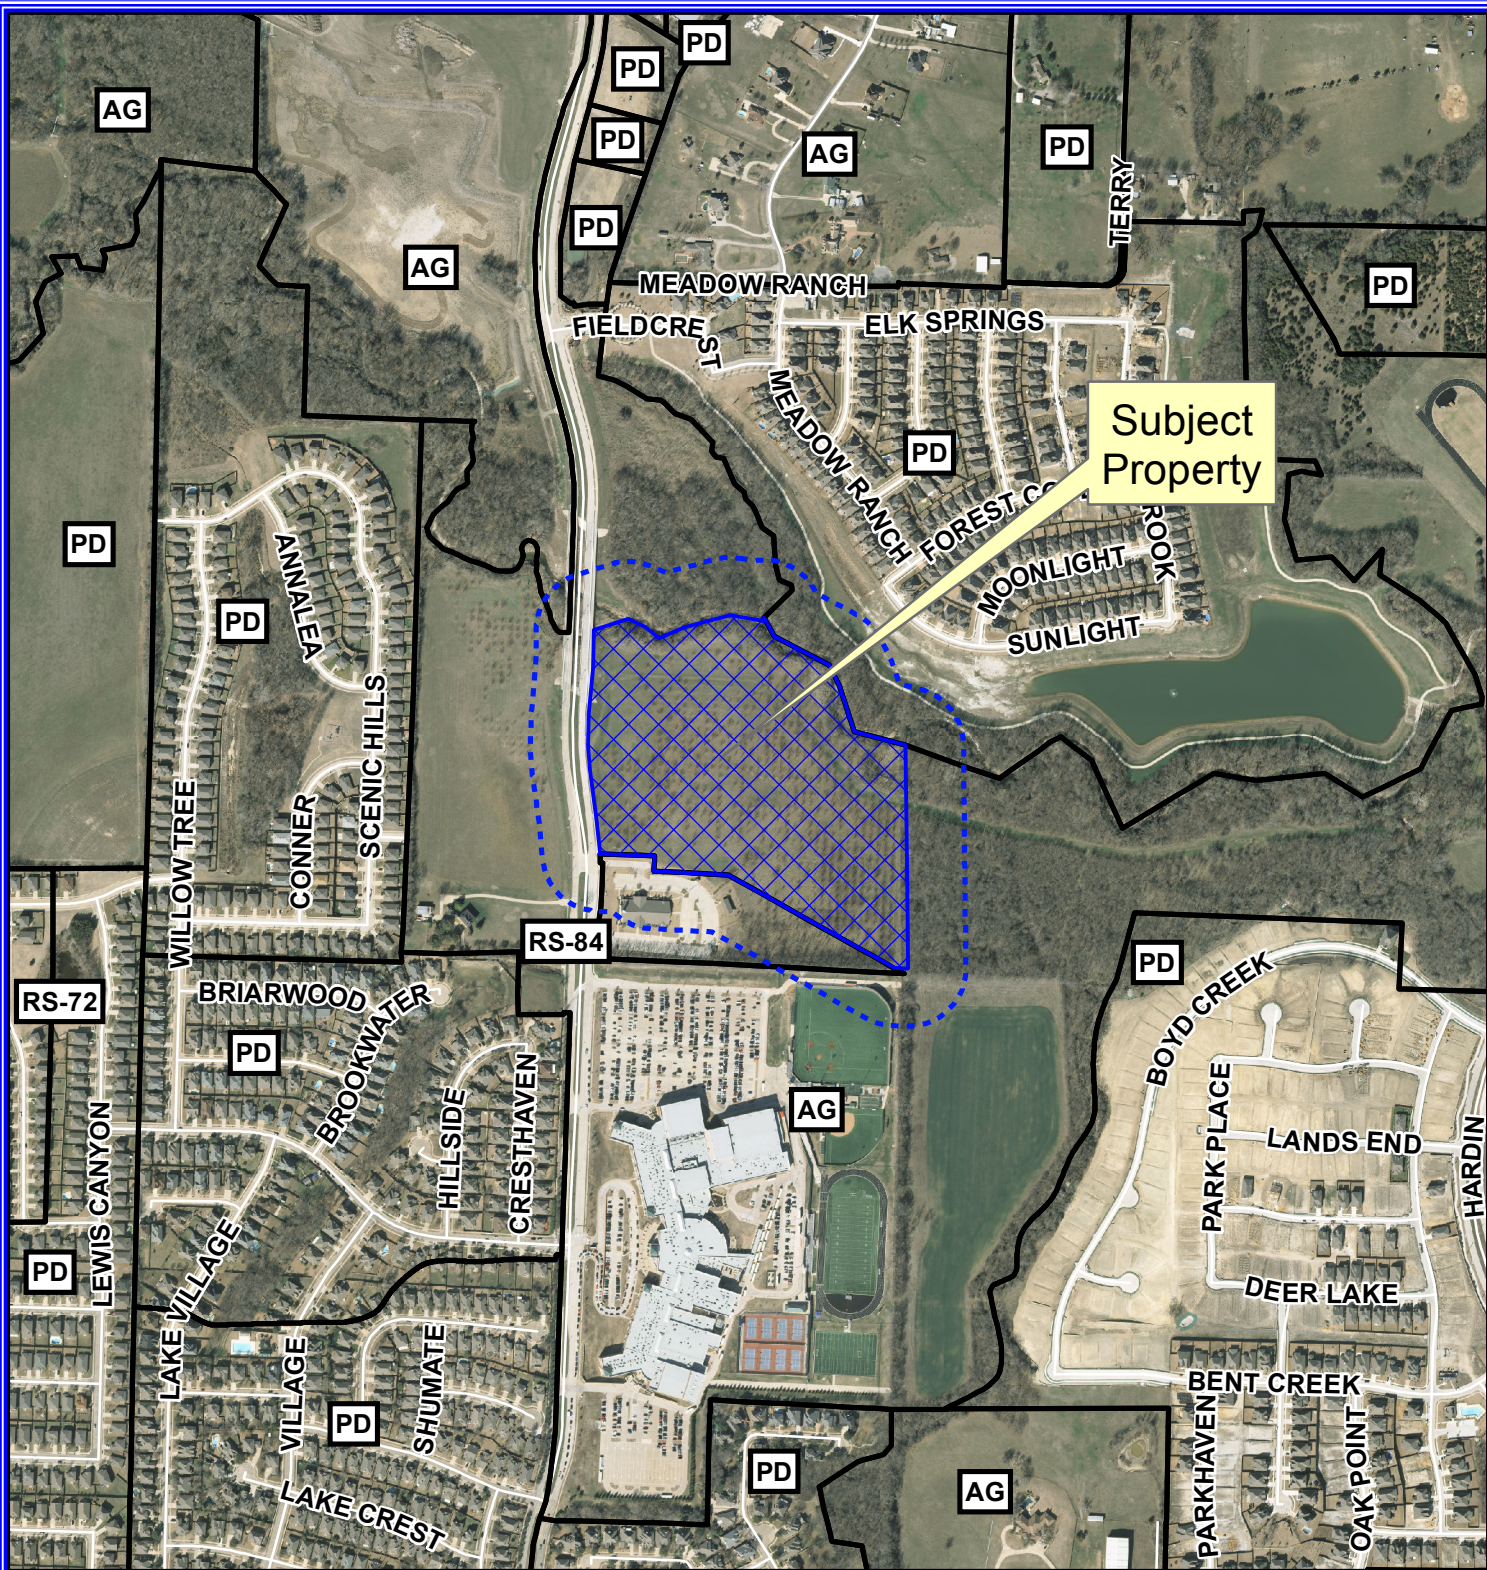

Notification Map

Case: 15-273Z

--- 200' Buffer

Notification Map

Case: 15-273Z

--- 200' Buffer