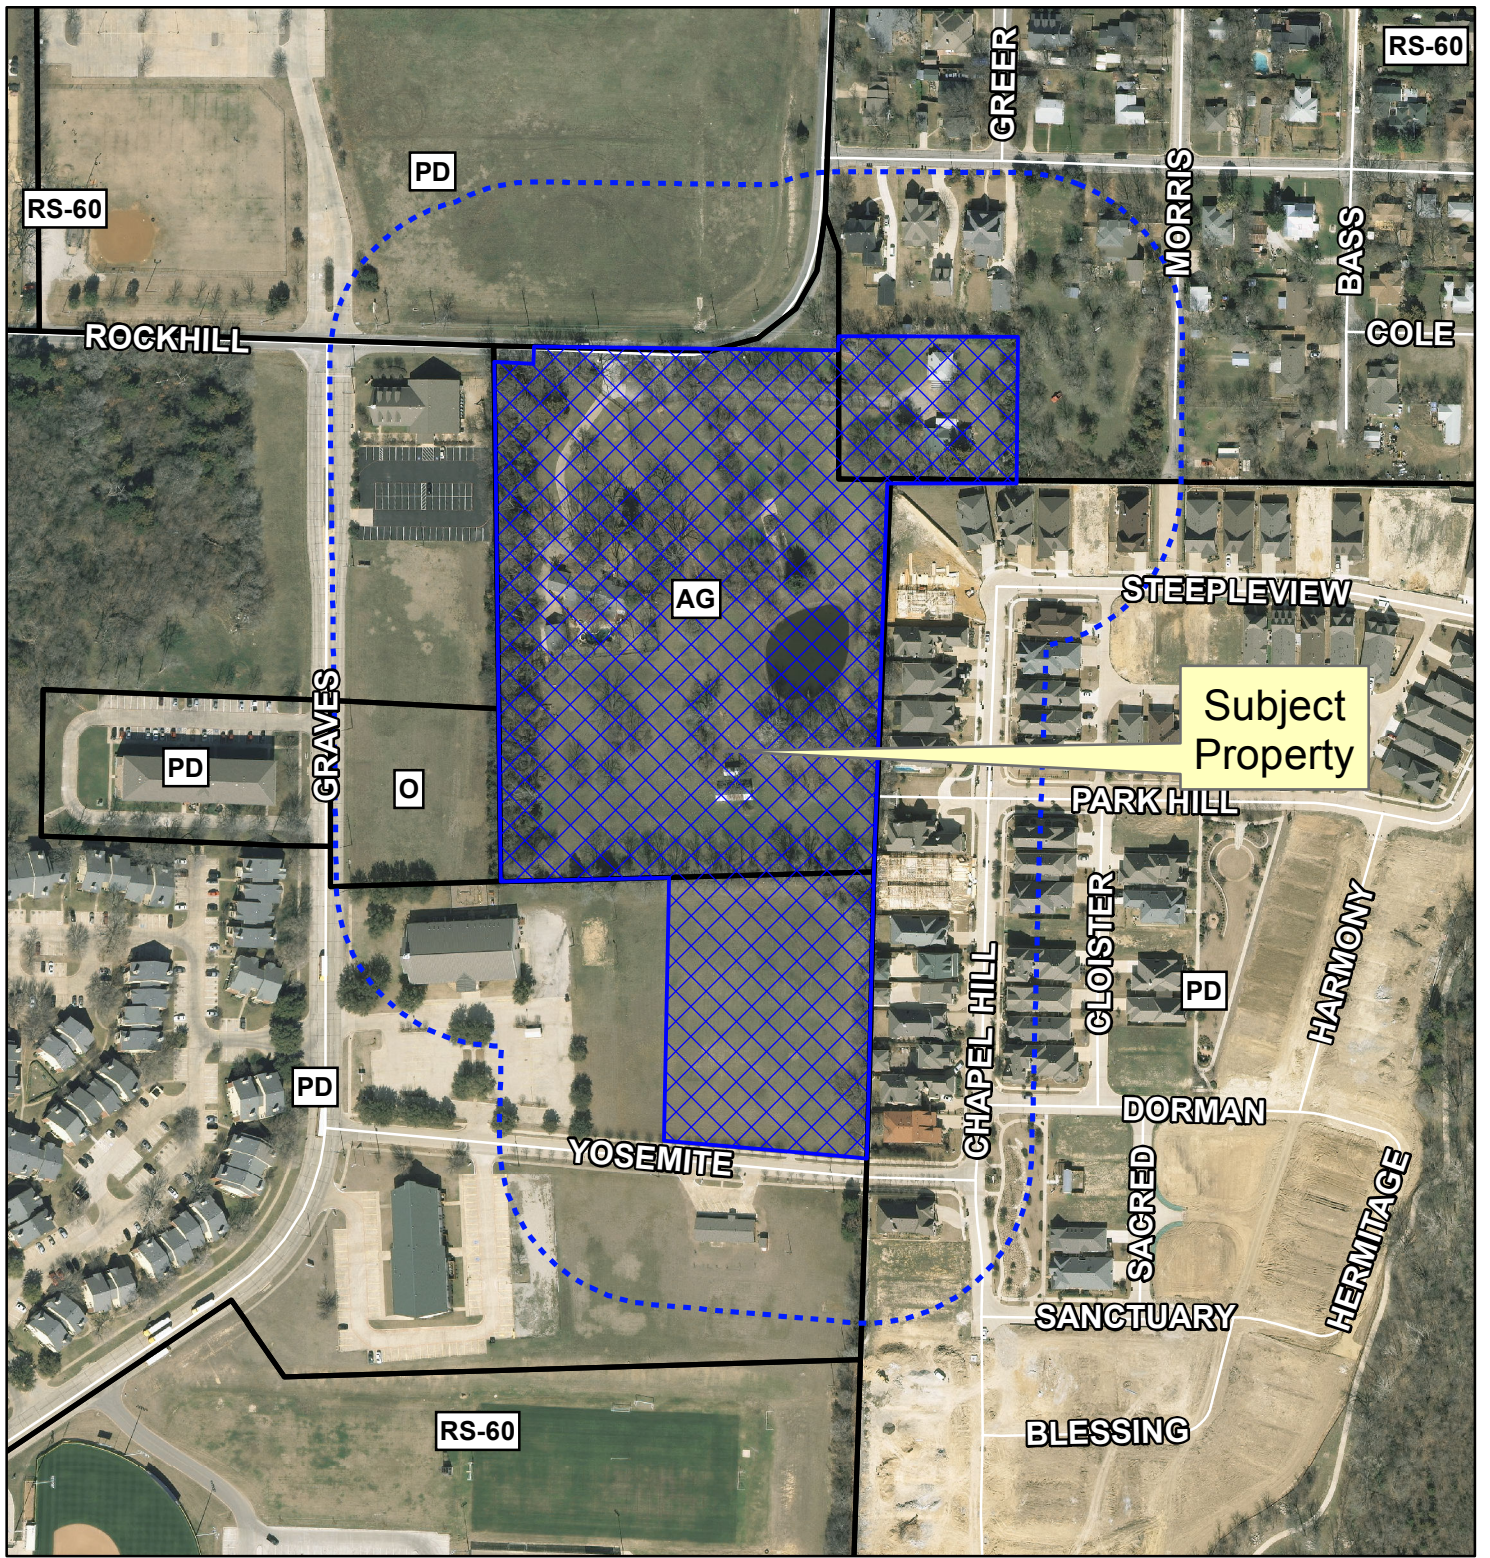

Notification Map

Case: 15-113Z

--- 200' buffer

Vicinity Map

Notification Map

Case: 15-113Z

--- 200' buffer