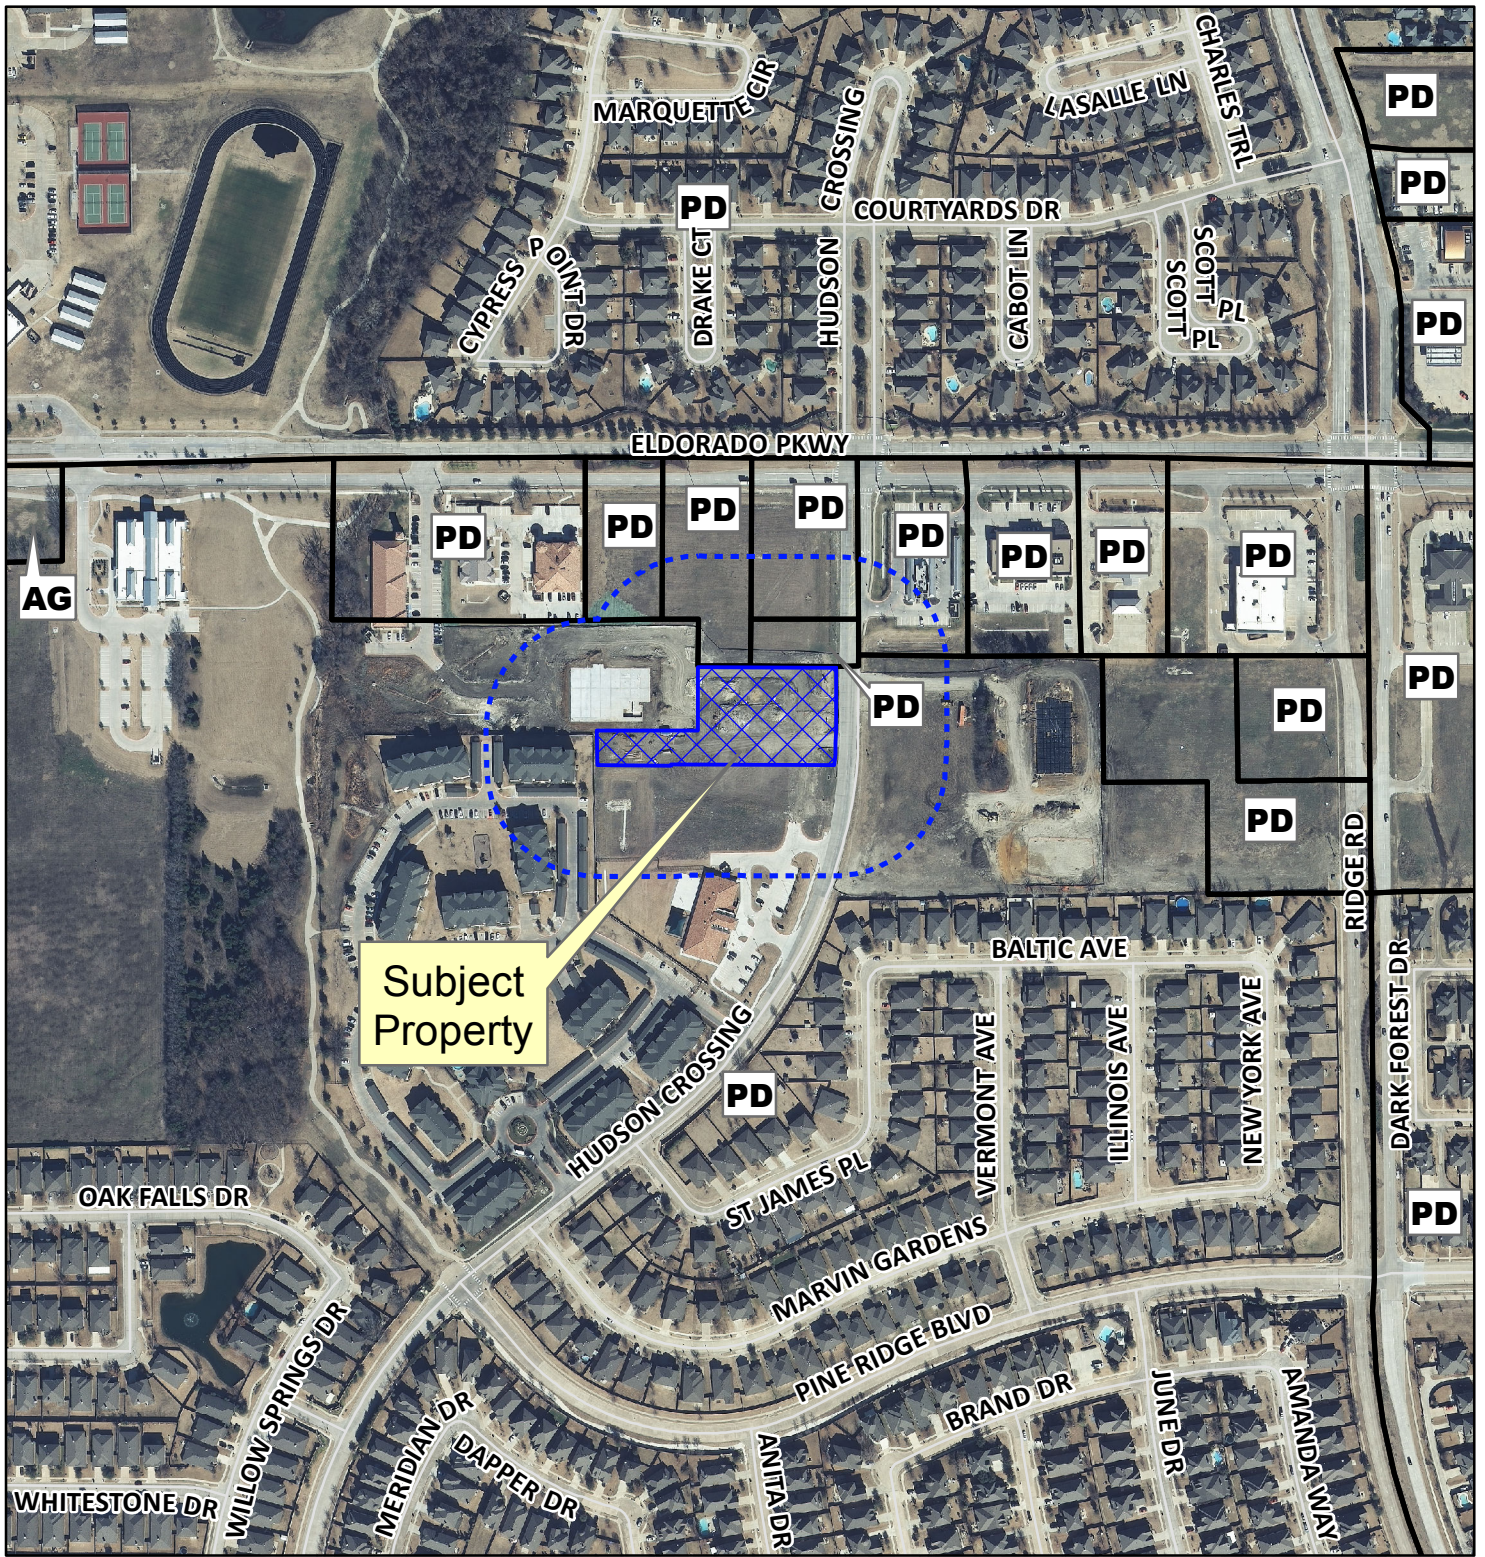

Notification Map

Case: 13-039SP

--- 200' Notification Buffer

Vicinity Map

Notification Map

Case: 13-039SP

--- 200' Notification Buffer