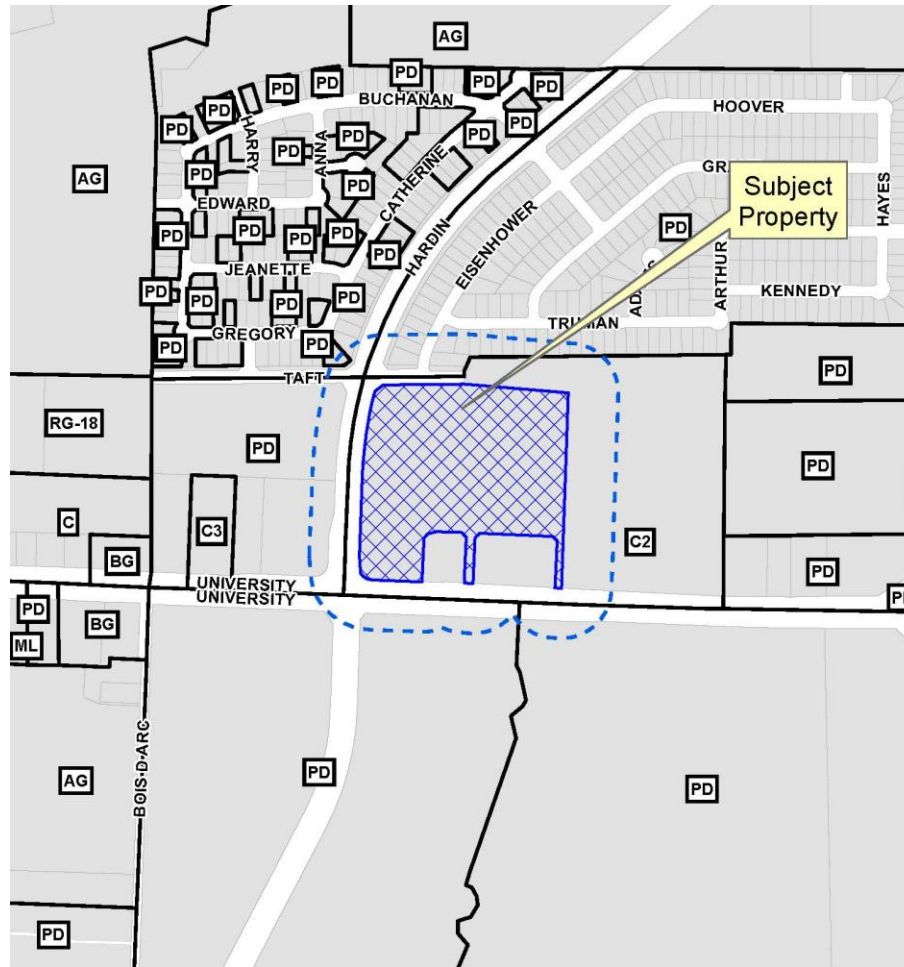

Costco
Specific Use Permit &
Site Plan
16-183SUP

- MONEY MAGAZINE 2014 -

Location Map

Aerial Exhibit

Proposed Landscape Plan