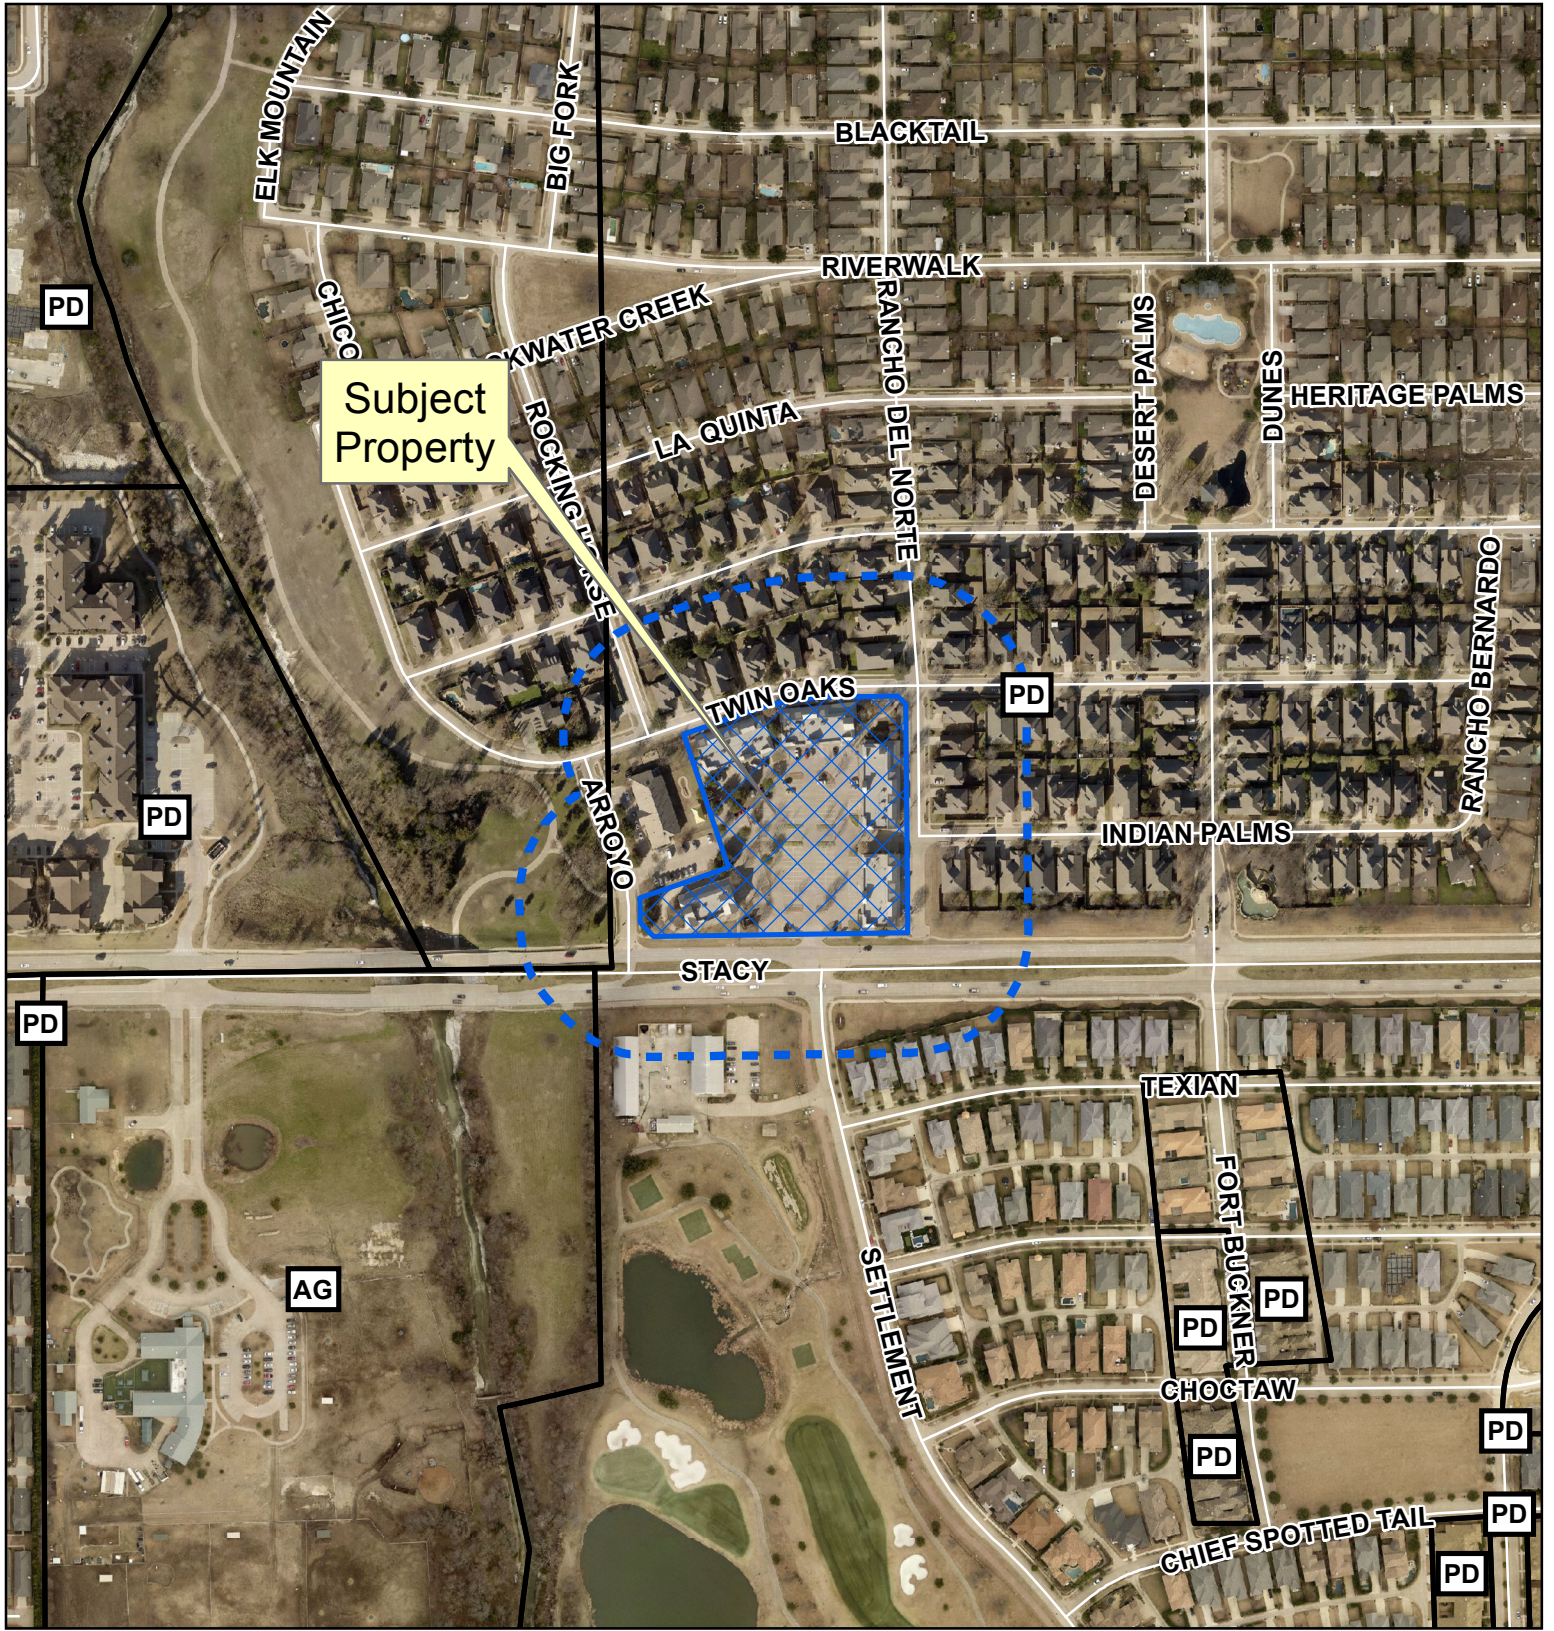

Property Owner Notification Map

ZONE2019-0085

Vicinity Map

DISCLAIMER: This map and information contained in it were developed exclusively for use by the City of McKinney. Any use or reliance on this map by anyone else is at that party's risk and without liability to the City of McKinney, its officials or employees for any discrepancies, errors, or variances which may exist.

Property Owner Notification Map

ZONE2019-0085

0 180 360 Feet

DISCLAIMER: This map and information contained in it were developed exclusively for use by the City of McKinney. Any use or reliance on this map by anyone else is at that party's risk and without liability to the City of McKinney, its officials or employees for any discrepancies, errors, or variances which may exist.