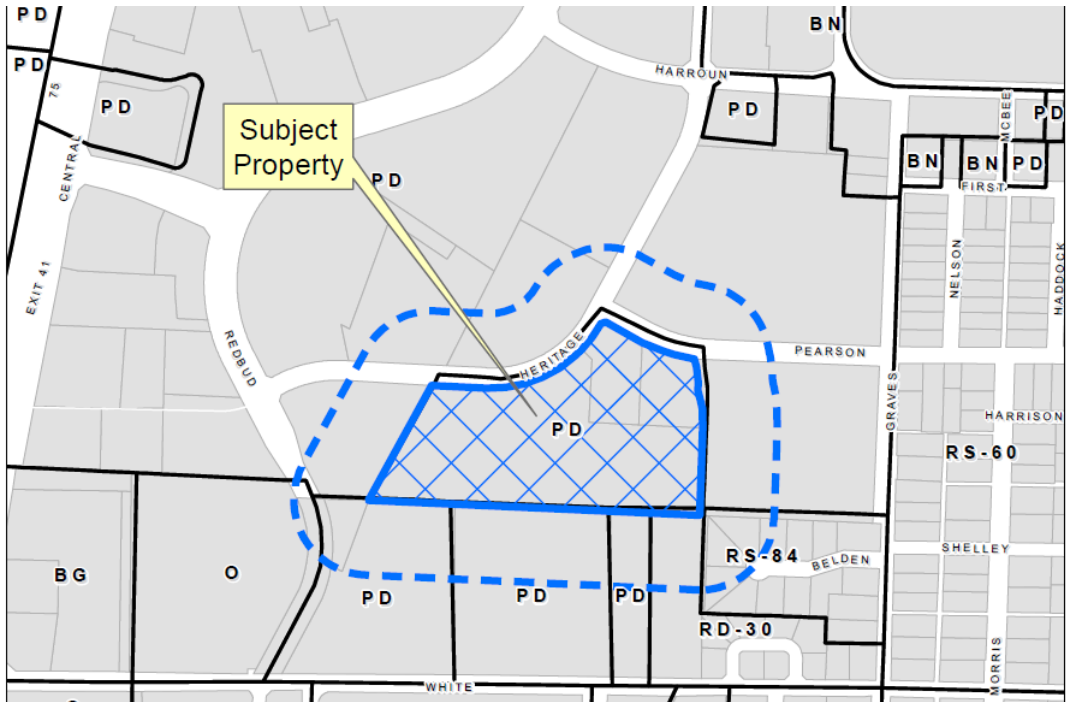

# Heritage Merano Multifamily

21-0019Z

# Location Map

# Aerial Exhibit

Looking south  
from Heritage Dr

Looking north  
from Heritage Dr

Looking east  
from Redbud Blvd

Looking south  
from Pearson Ave

# Proposed Zoning Exhibit