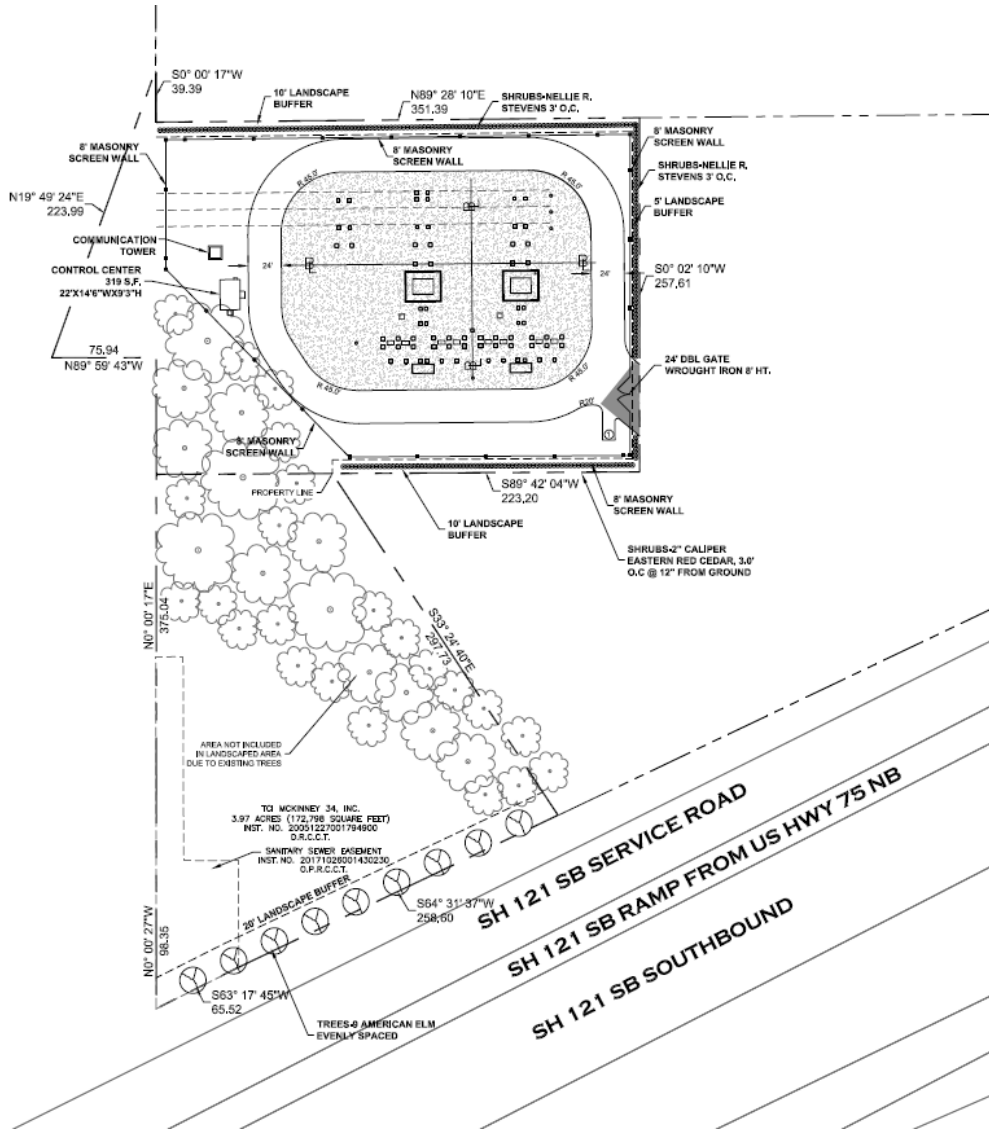

GCEC Substation Rezone

18-0151Z

Location Map

Aerial Exhibit

Proposed Zoning Exhibit

TCI 17.97 ACRES

ZONING EXHIBIT

Scale: SEE GRAPHIC SCALE
Designed by: GJA
Drawn by: GJA
Checked by: ZHB
Project No.: 23-1124-031

Proposed Site Layout