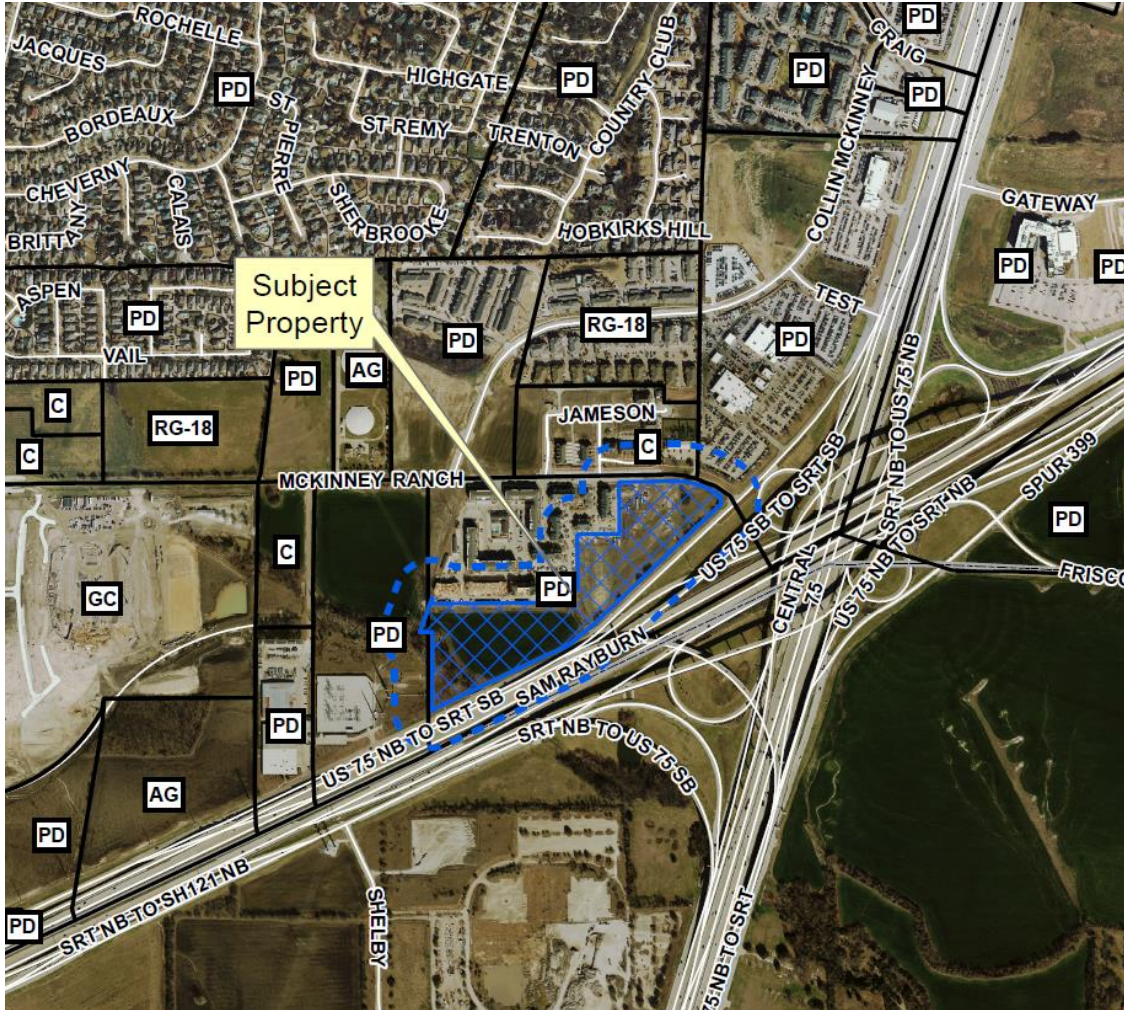

GCEC Substation Rezone

18-0151Z

Location Map

Aerial Exhibit

Proposed Zoning Exhibit

TCI 17.97 ACRES

ZONING EXHIBIT

Scale: SEE GRAPHIC SCALE
Designed by: GJA
Drawn by: GJA
Checked by: ZHB
Project No.: 23-1124-031

Proposed Site Layout