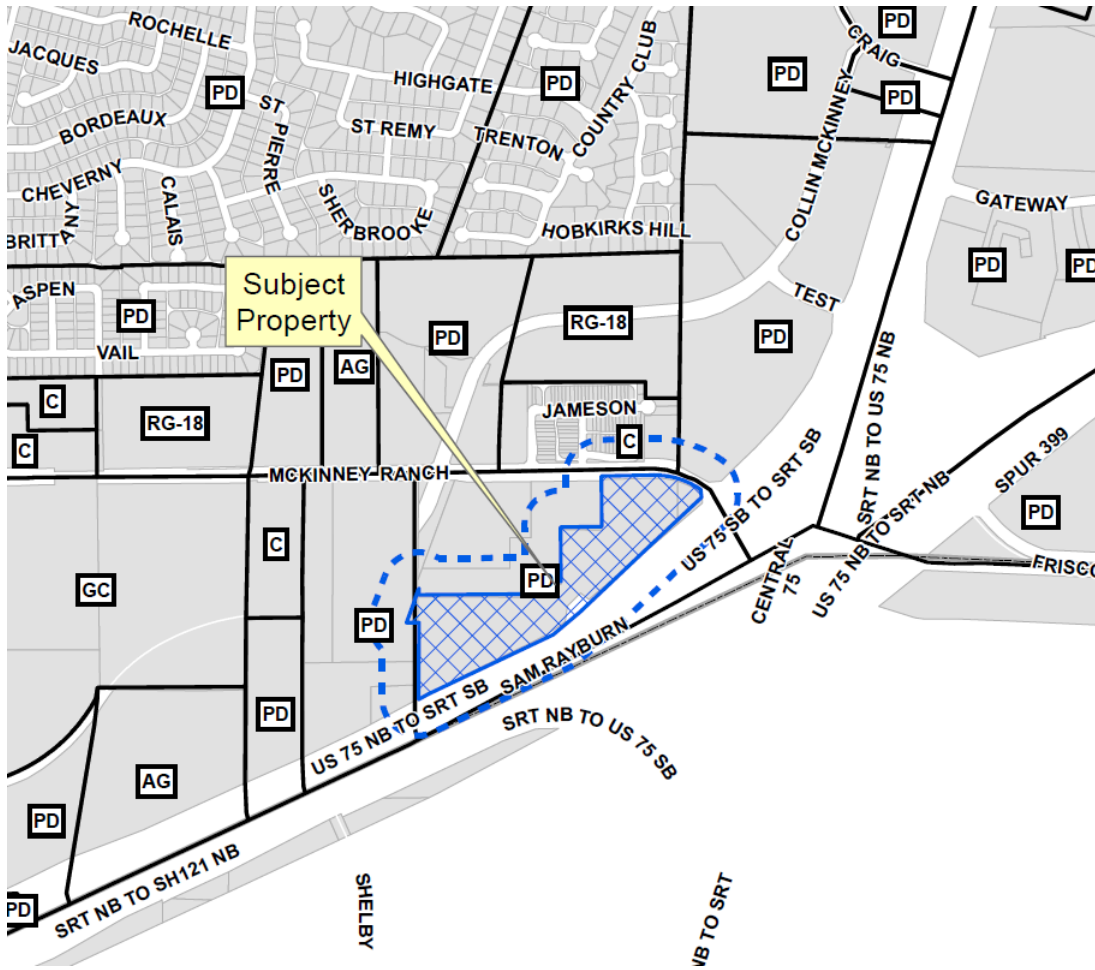

GCEC Substation Rezone

18-0151Z

Location Map

Aerial Exhibit

Proposed Zoning Exhibit

TCI 17.97 ACRES

ZONING EXHIBIT

Scale: SEE GRAPHIC SCALE
Designed by: GJA
Drawn by: GJA
Checked by: ZHB
Project No.: 23-1124-031

Proposed Site Layout