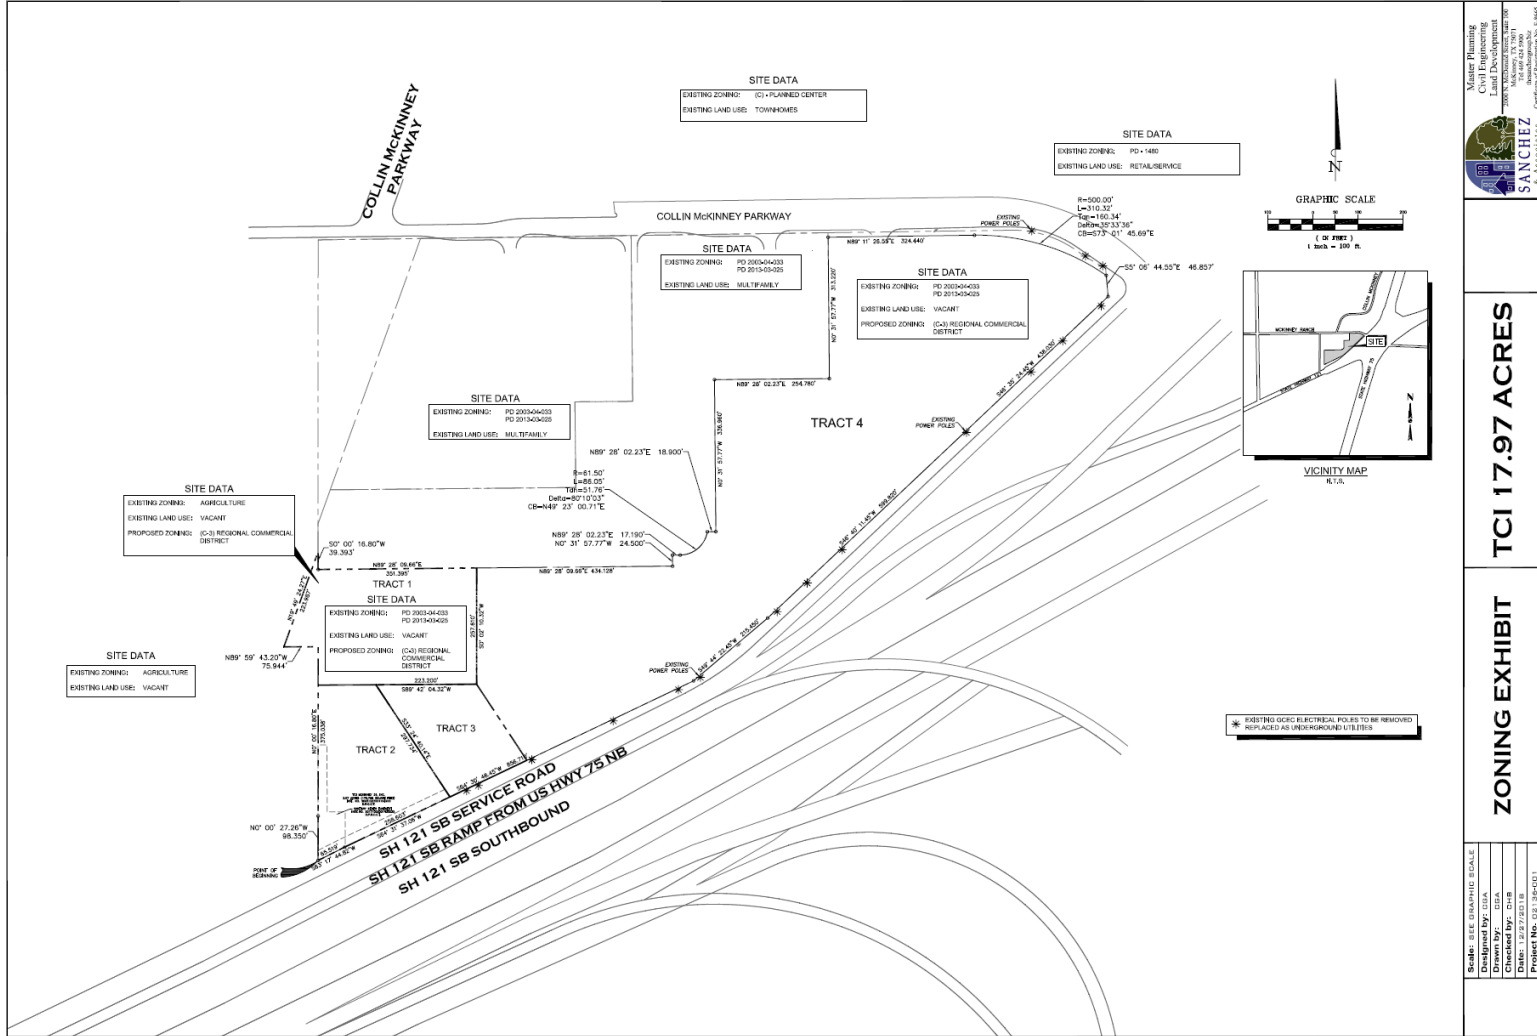

GCEC Substation Rezone

18-0151Z

Location Map

Aerial Exhibit

Proposed Zoning Exhibit

TCI 17.97 ACRES

ZONING EXHIBIT

Scale: SEE GRAPHIC SCALE
Designed by: GJA
Drawn by: GJA
Checked by: ZHB
Project No.: 23-1124-031

Proposed Site Layout