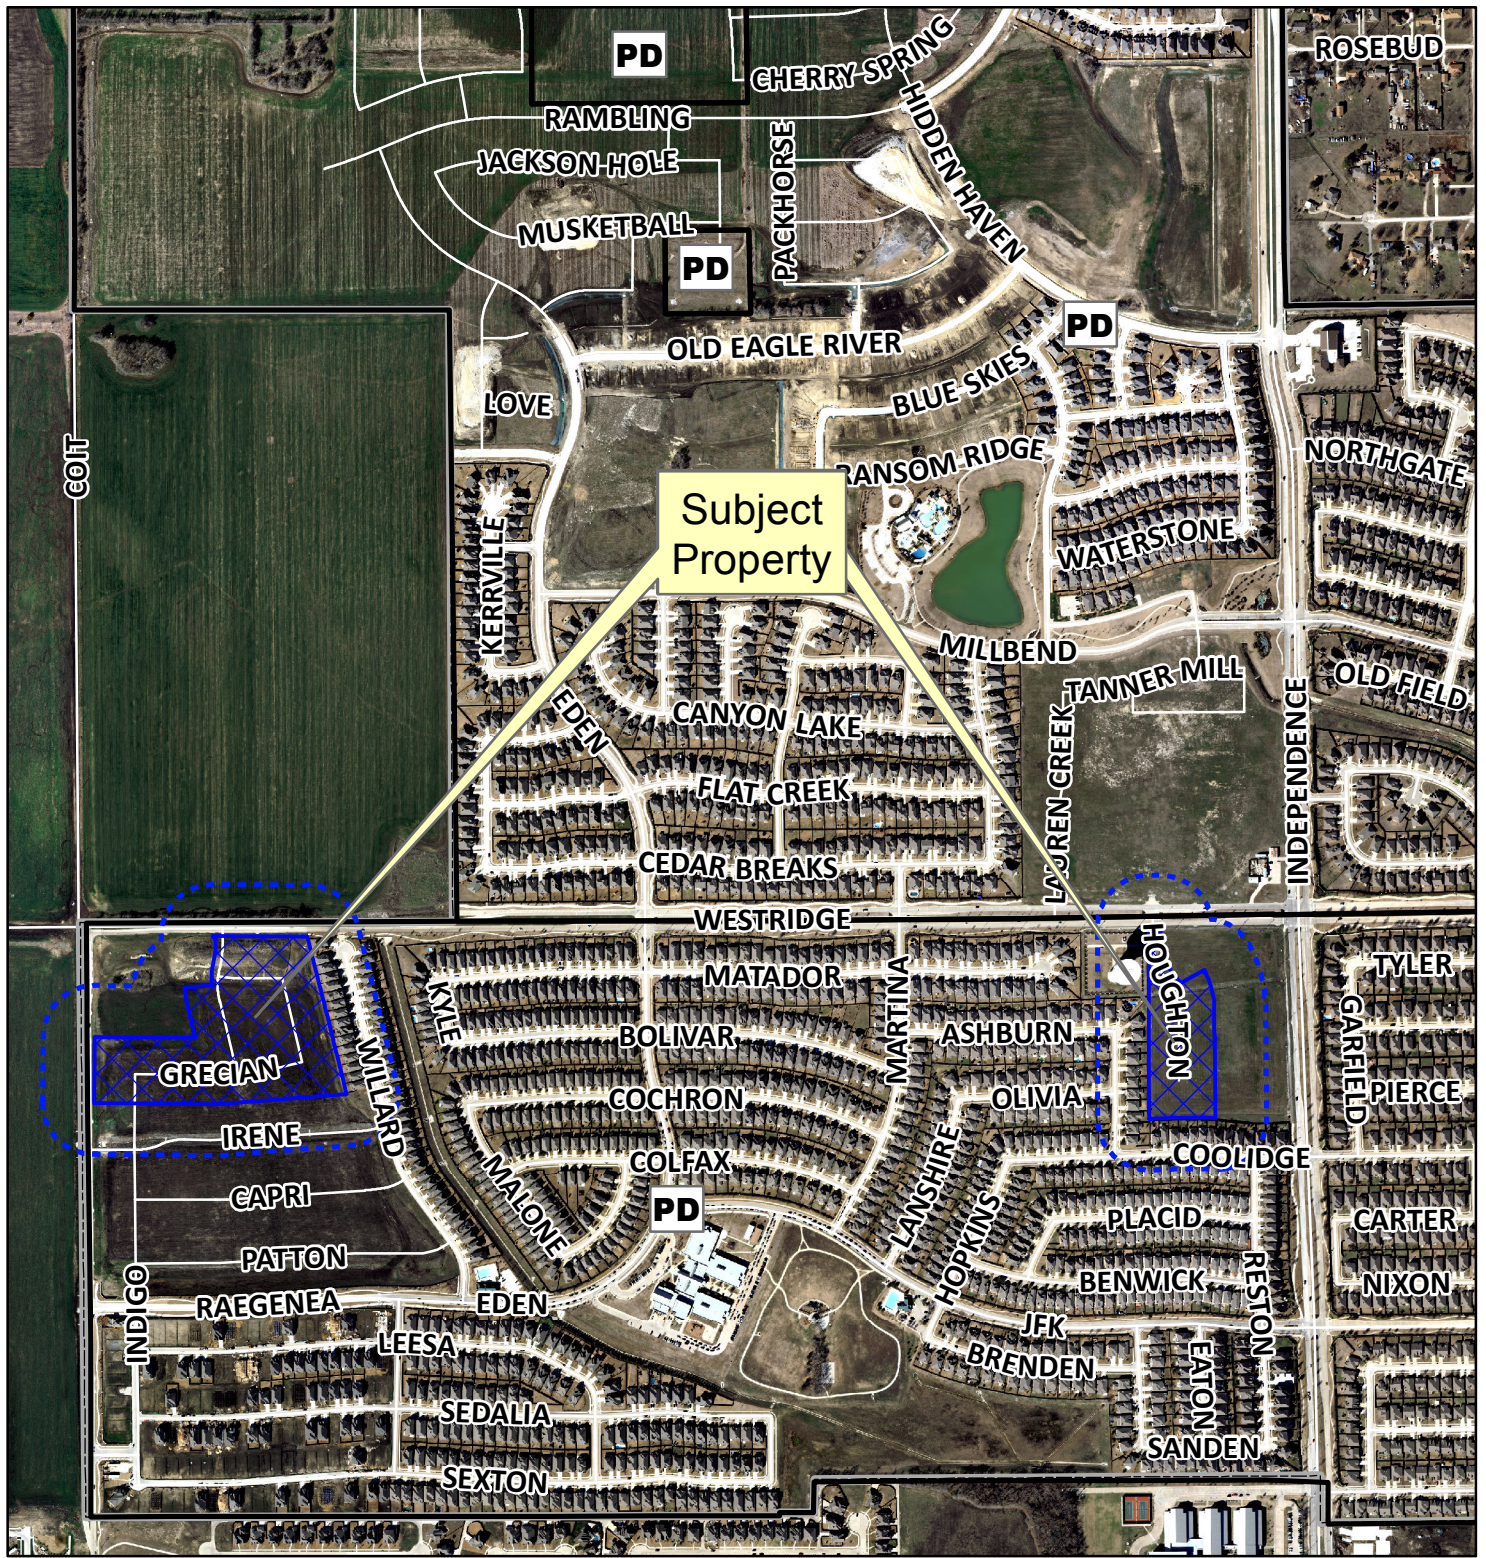

Notification Map

Case: 14-227Z

--- 200' Notification Buffer

Notification Map

Case: 14-227Z

--- 200' Notification Buffer