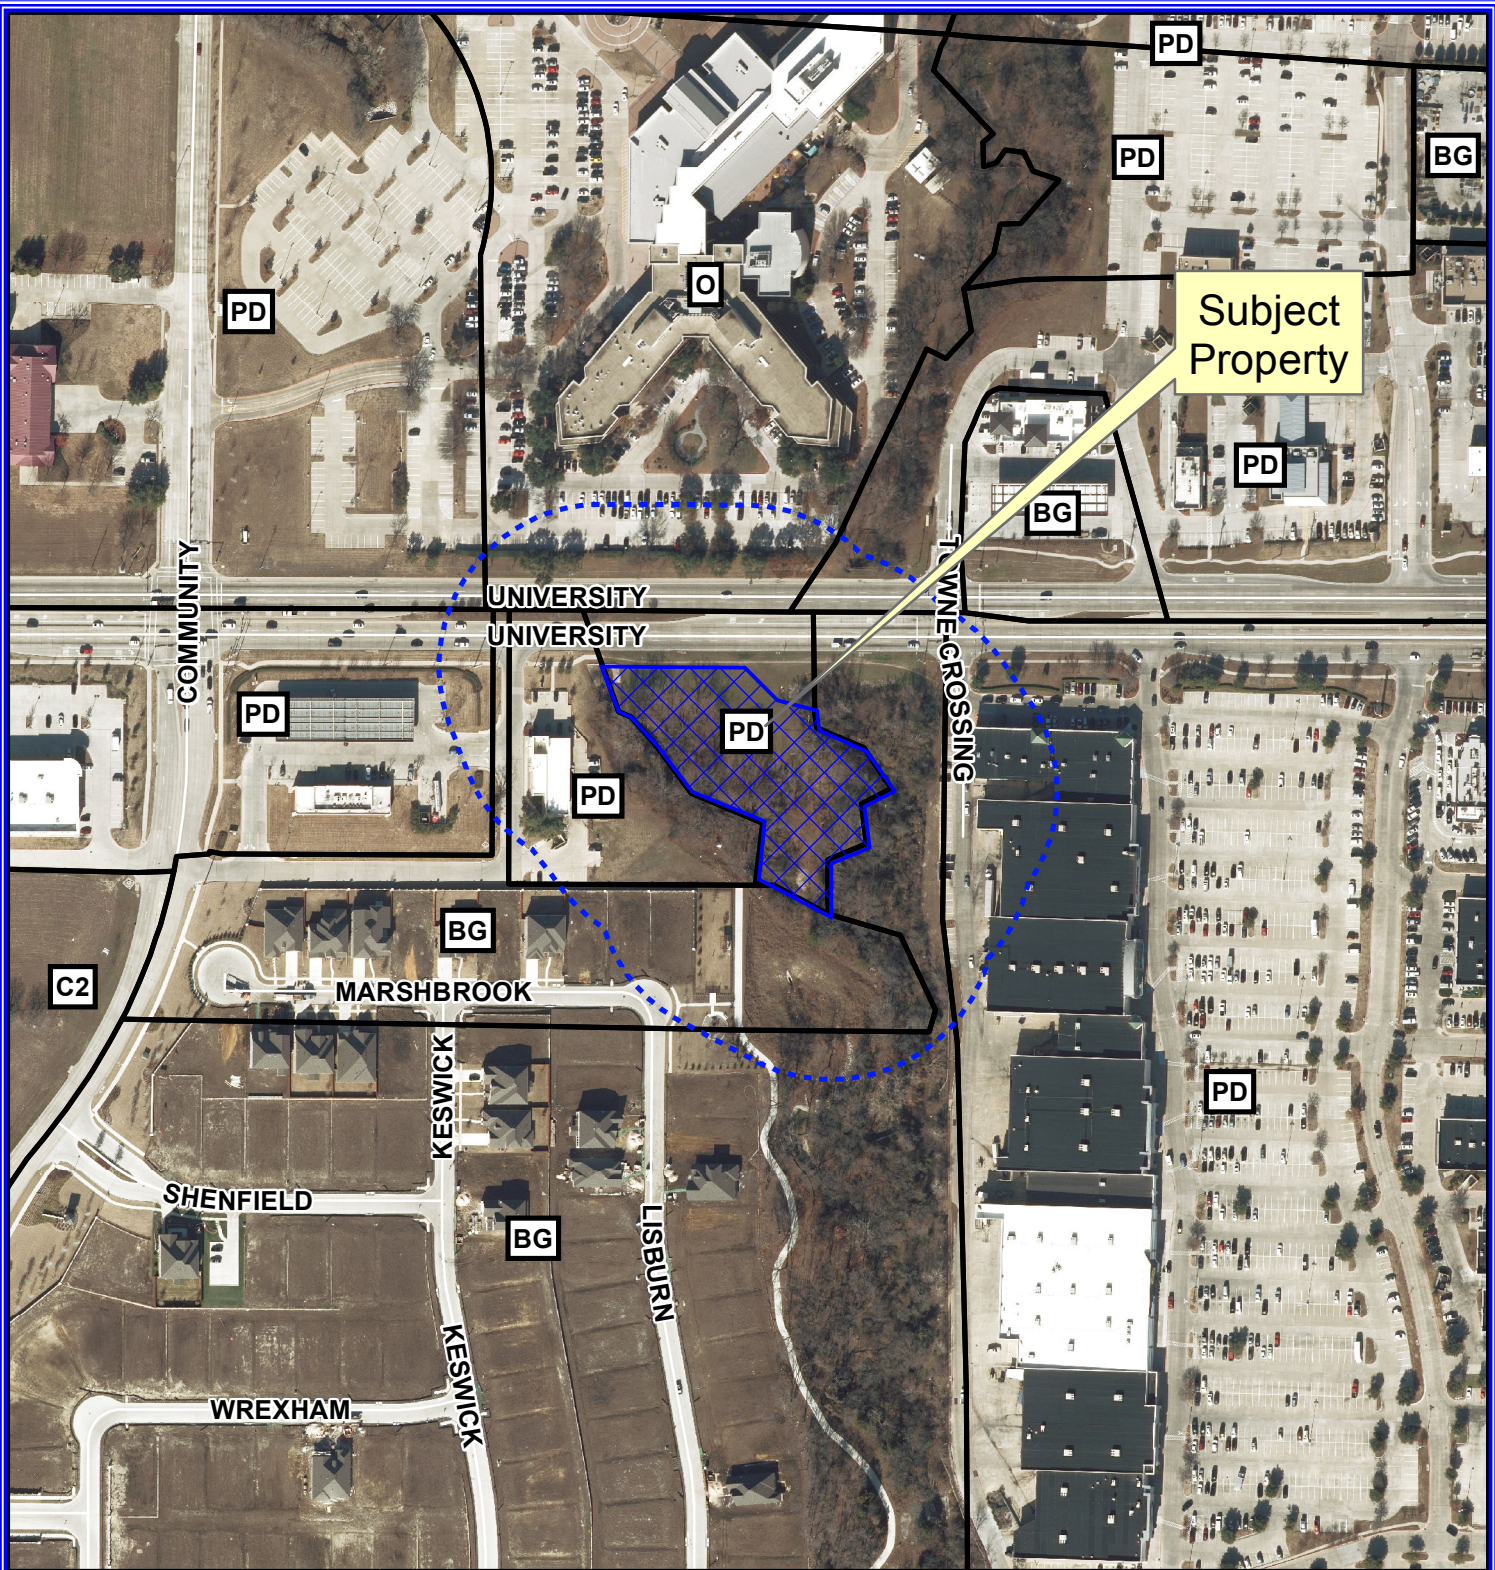

## Notification Map

Case: 16-193Z

--- 200' Buffer

Vicinity Map

## Notification Map

Case: 16-193Z

--- 200' Buffer

Vicinity Map

DISCLAIMER: This map and information contained in it were developed exclusively for use by the City of McKinney. Any use or reliance on this map by anyone else is at that party's risk and without liability to the City of McKinney, its officials or employees for any discrepancies, errors, or variances which may exist.