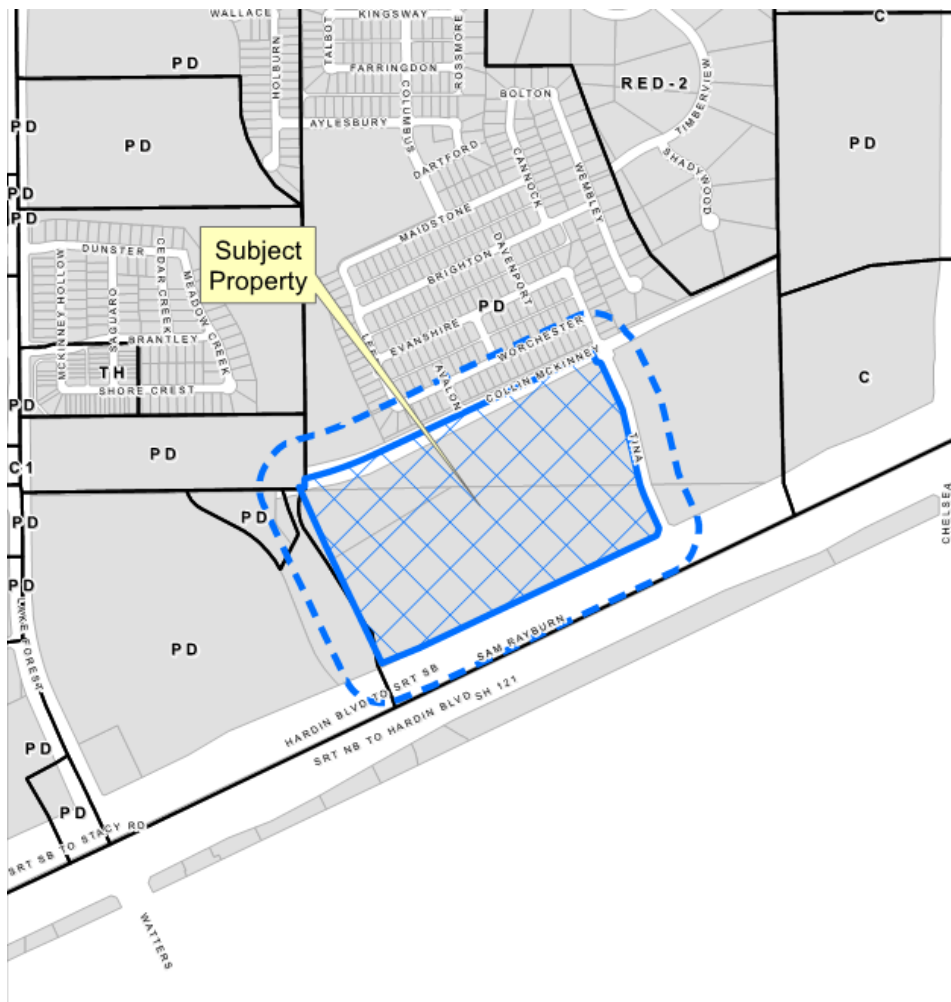

Roanoke Manor

20-0006SUP

Location Map

Vicinity Map

Aerial Exhibit