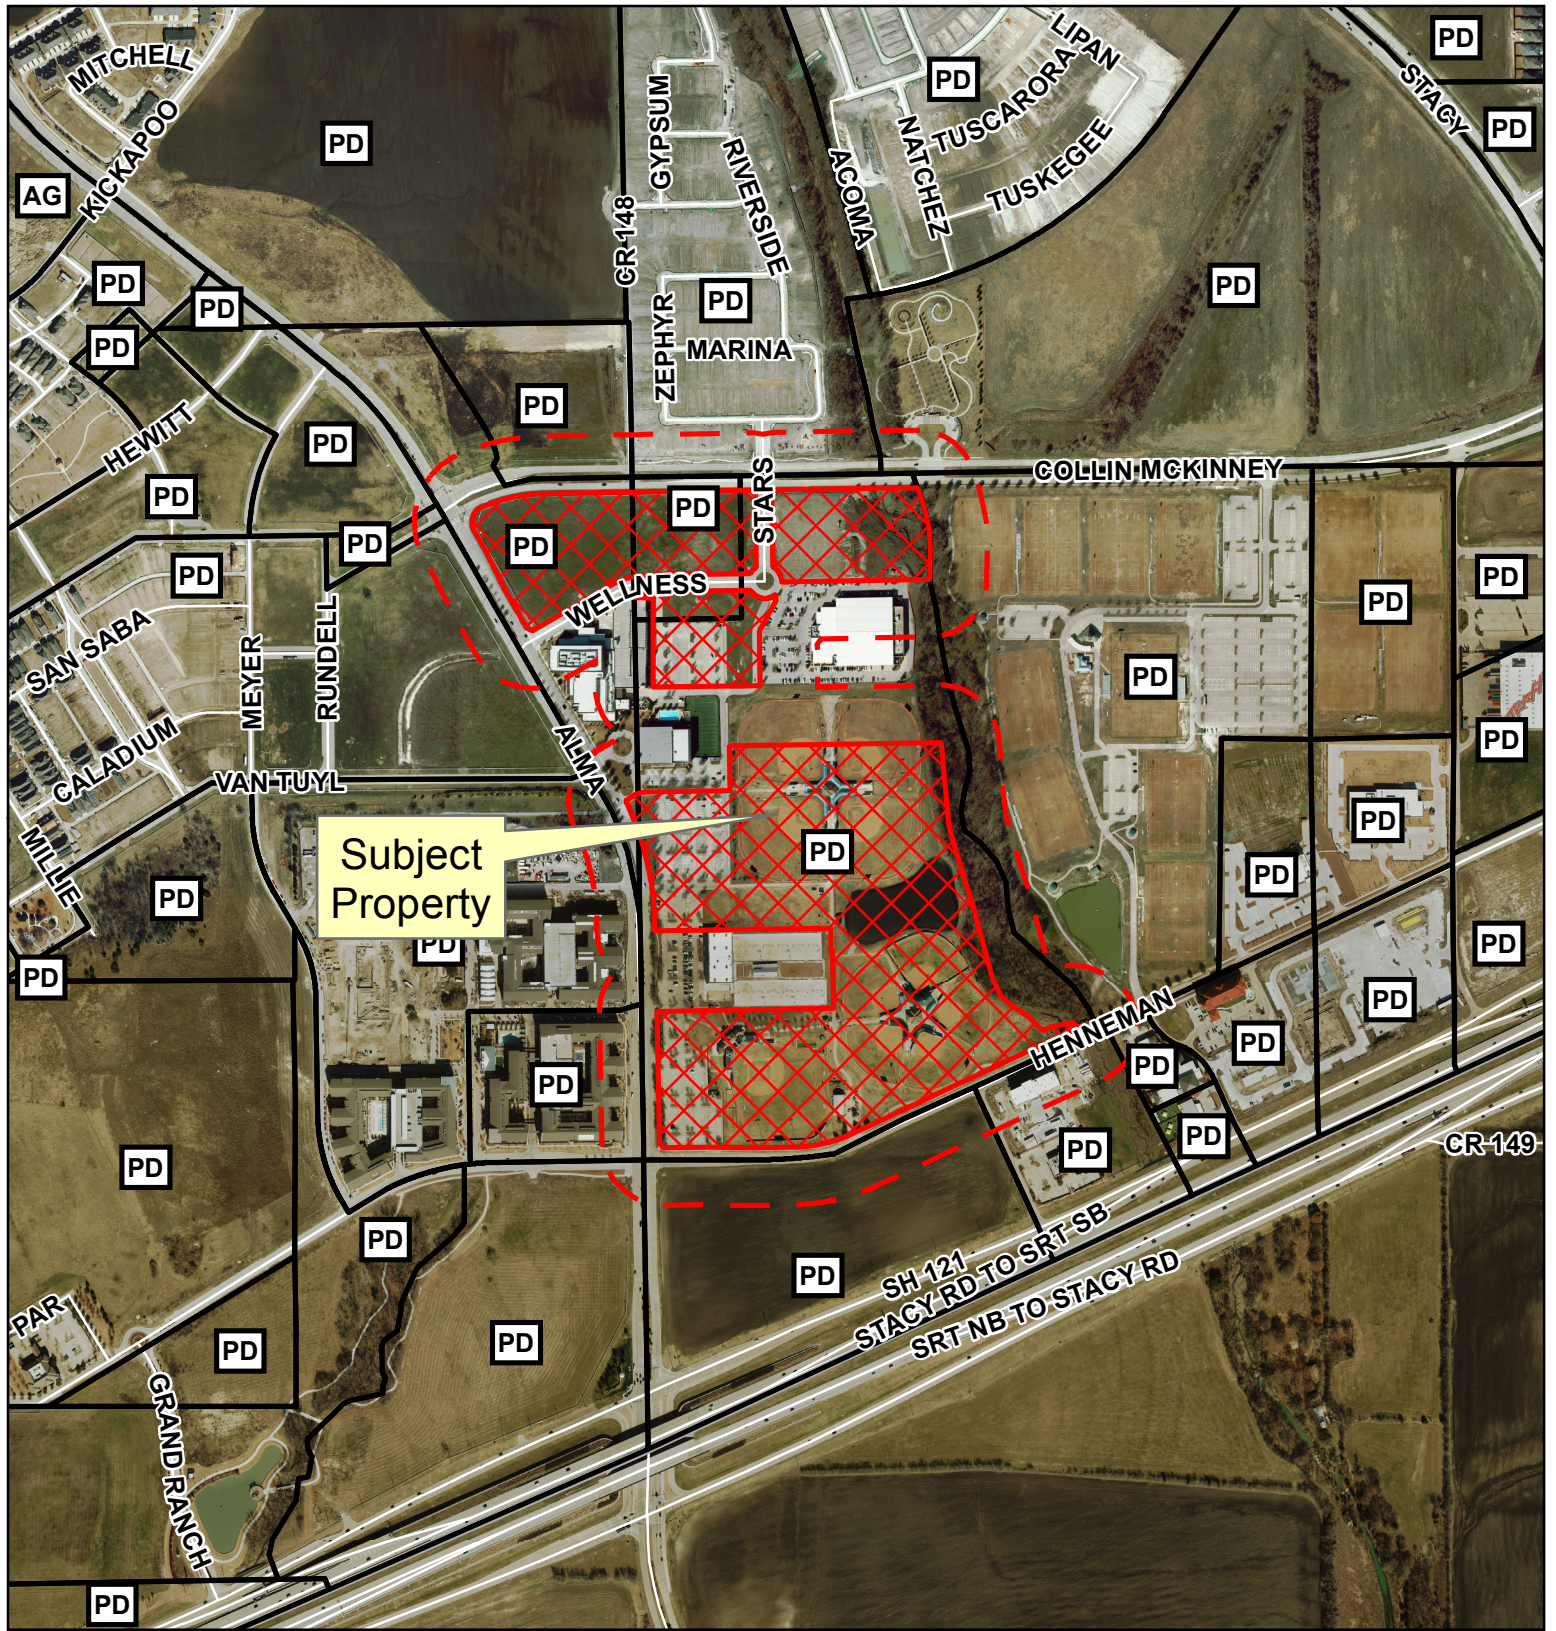

Subject Property