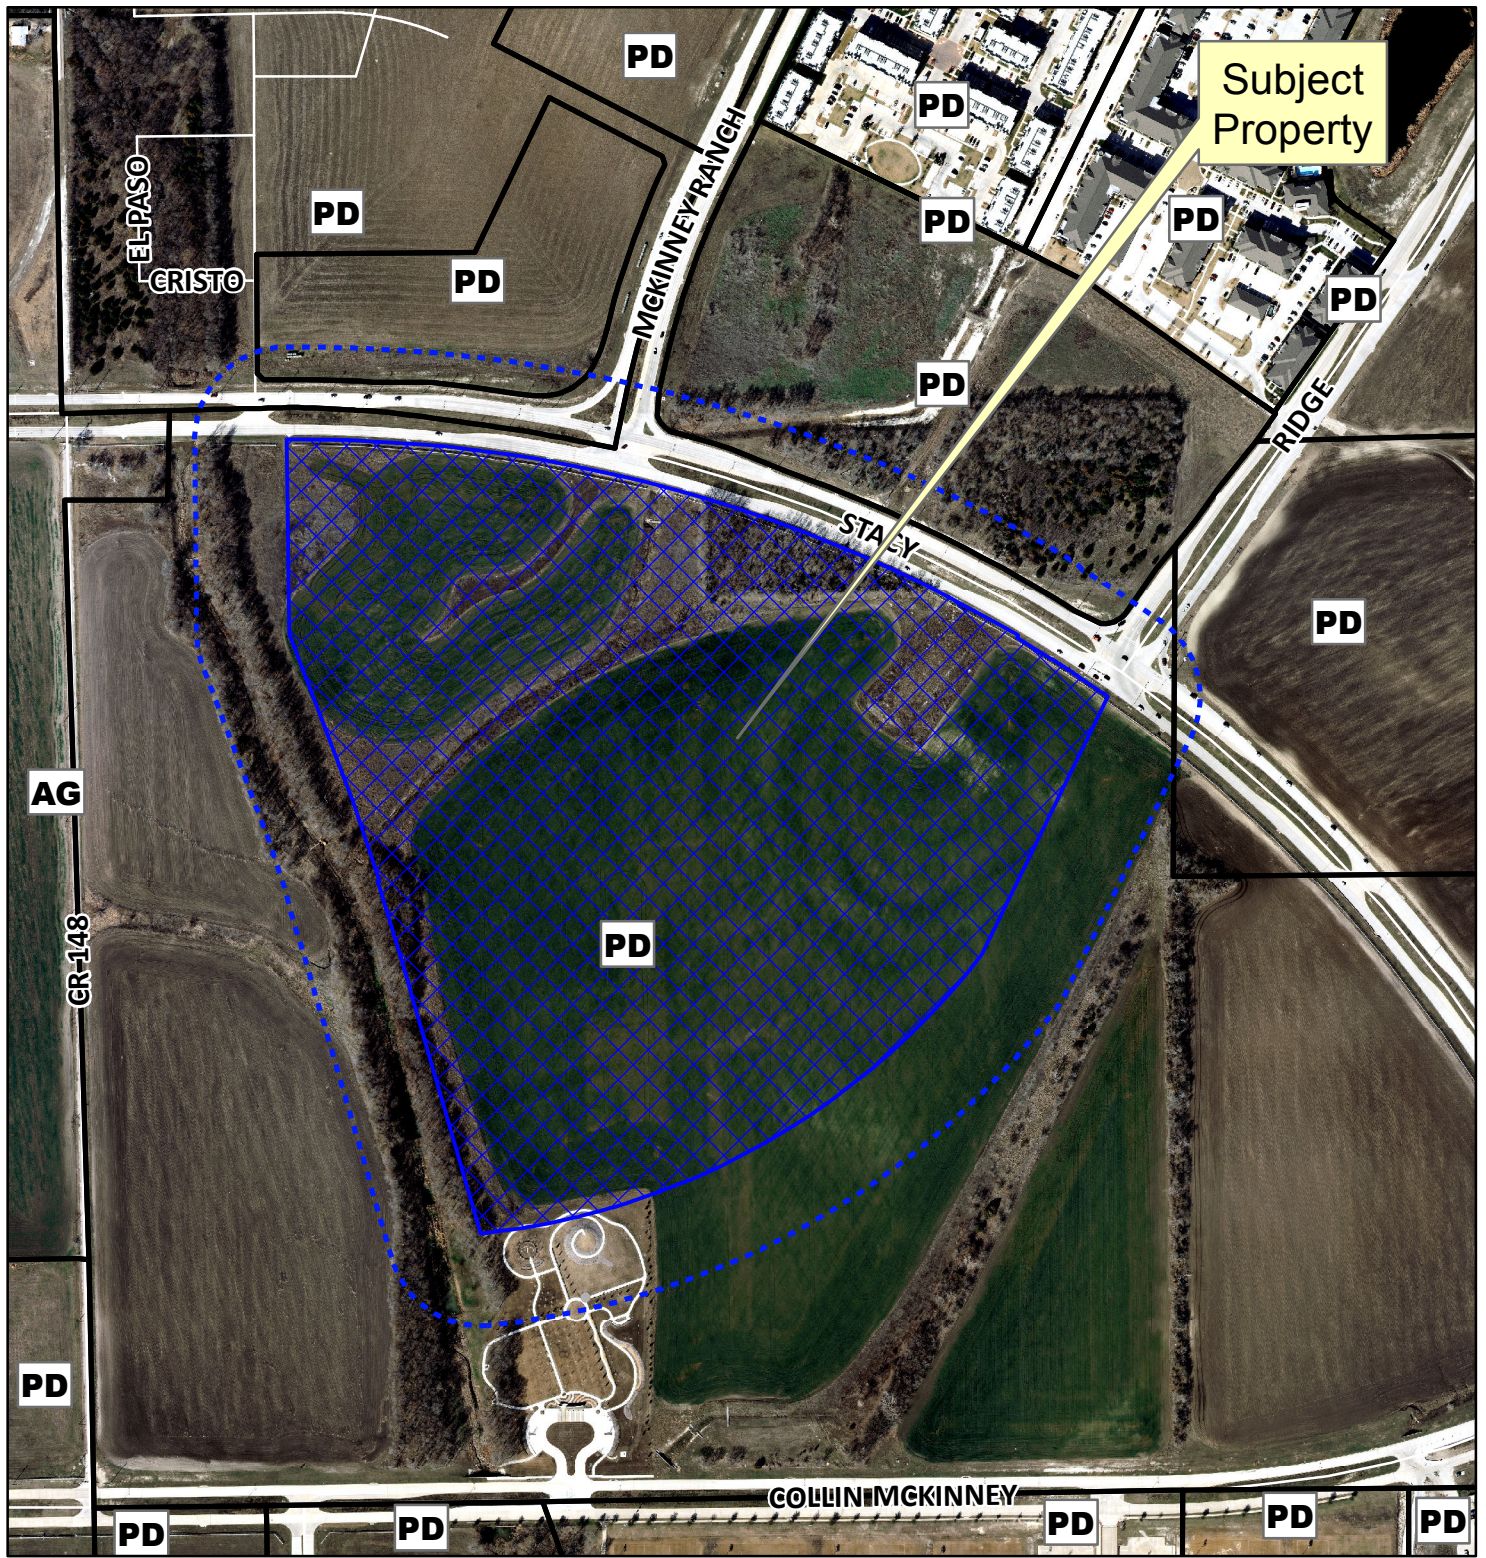

Notification Map

Case: 14-129Z

--- 200' Notification Buffer

Vicinity Map

Notification Map

Case: 14-129Z

--- 200' Notification Buffer

Path: S:\MCKGIS\Notification\Projects\2014\14-129Z.mxd

DISCLAIMER: This map and information contained in it were developed exclusively for use by the City of McKinney. Any use or reliance on this map by anyone else is at that party's risk and without liability to the City of McKinney, its officials or employees for any discrepancies, errors, or variances which may exist.