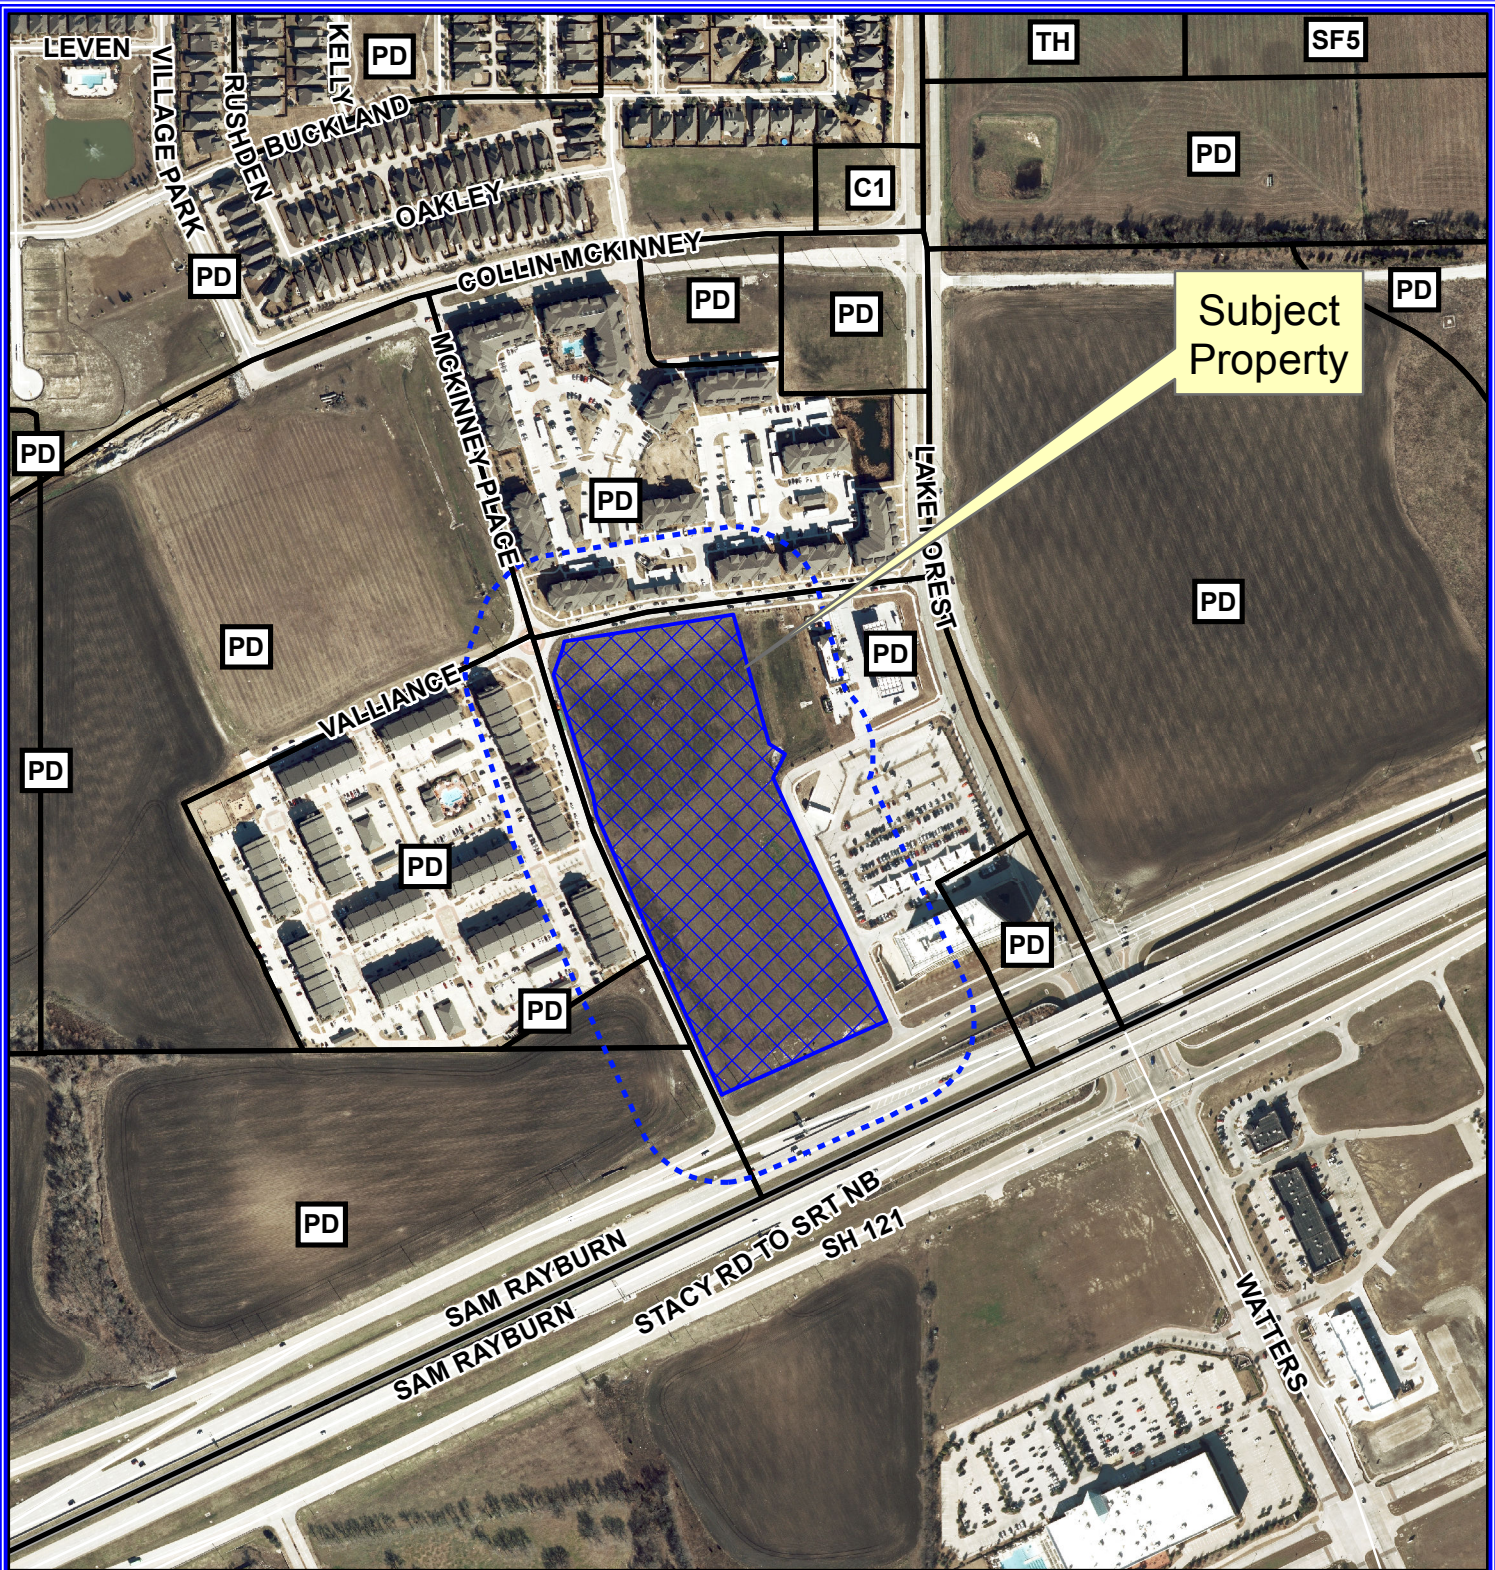

Notification Map

Case: 16-270SP

--- 200' Buffer

Path: S:\MCKGIS\Notification\Projects\2016\16-270SP.mxd

DISCLAIMER: This map and information contained in it were developed exclusively for use by the City of McKinney. Any use or reliance on this map by anyone else is at that party's risk and without liability to the City of McKinney, its officials or employees for any discrepancies, errors, or variances which may exist.

Notification Map

Case: 16-270SP

--- 200' Buffer

Vicinity Map