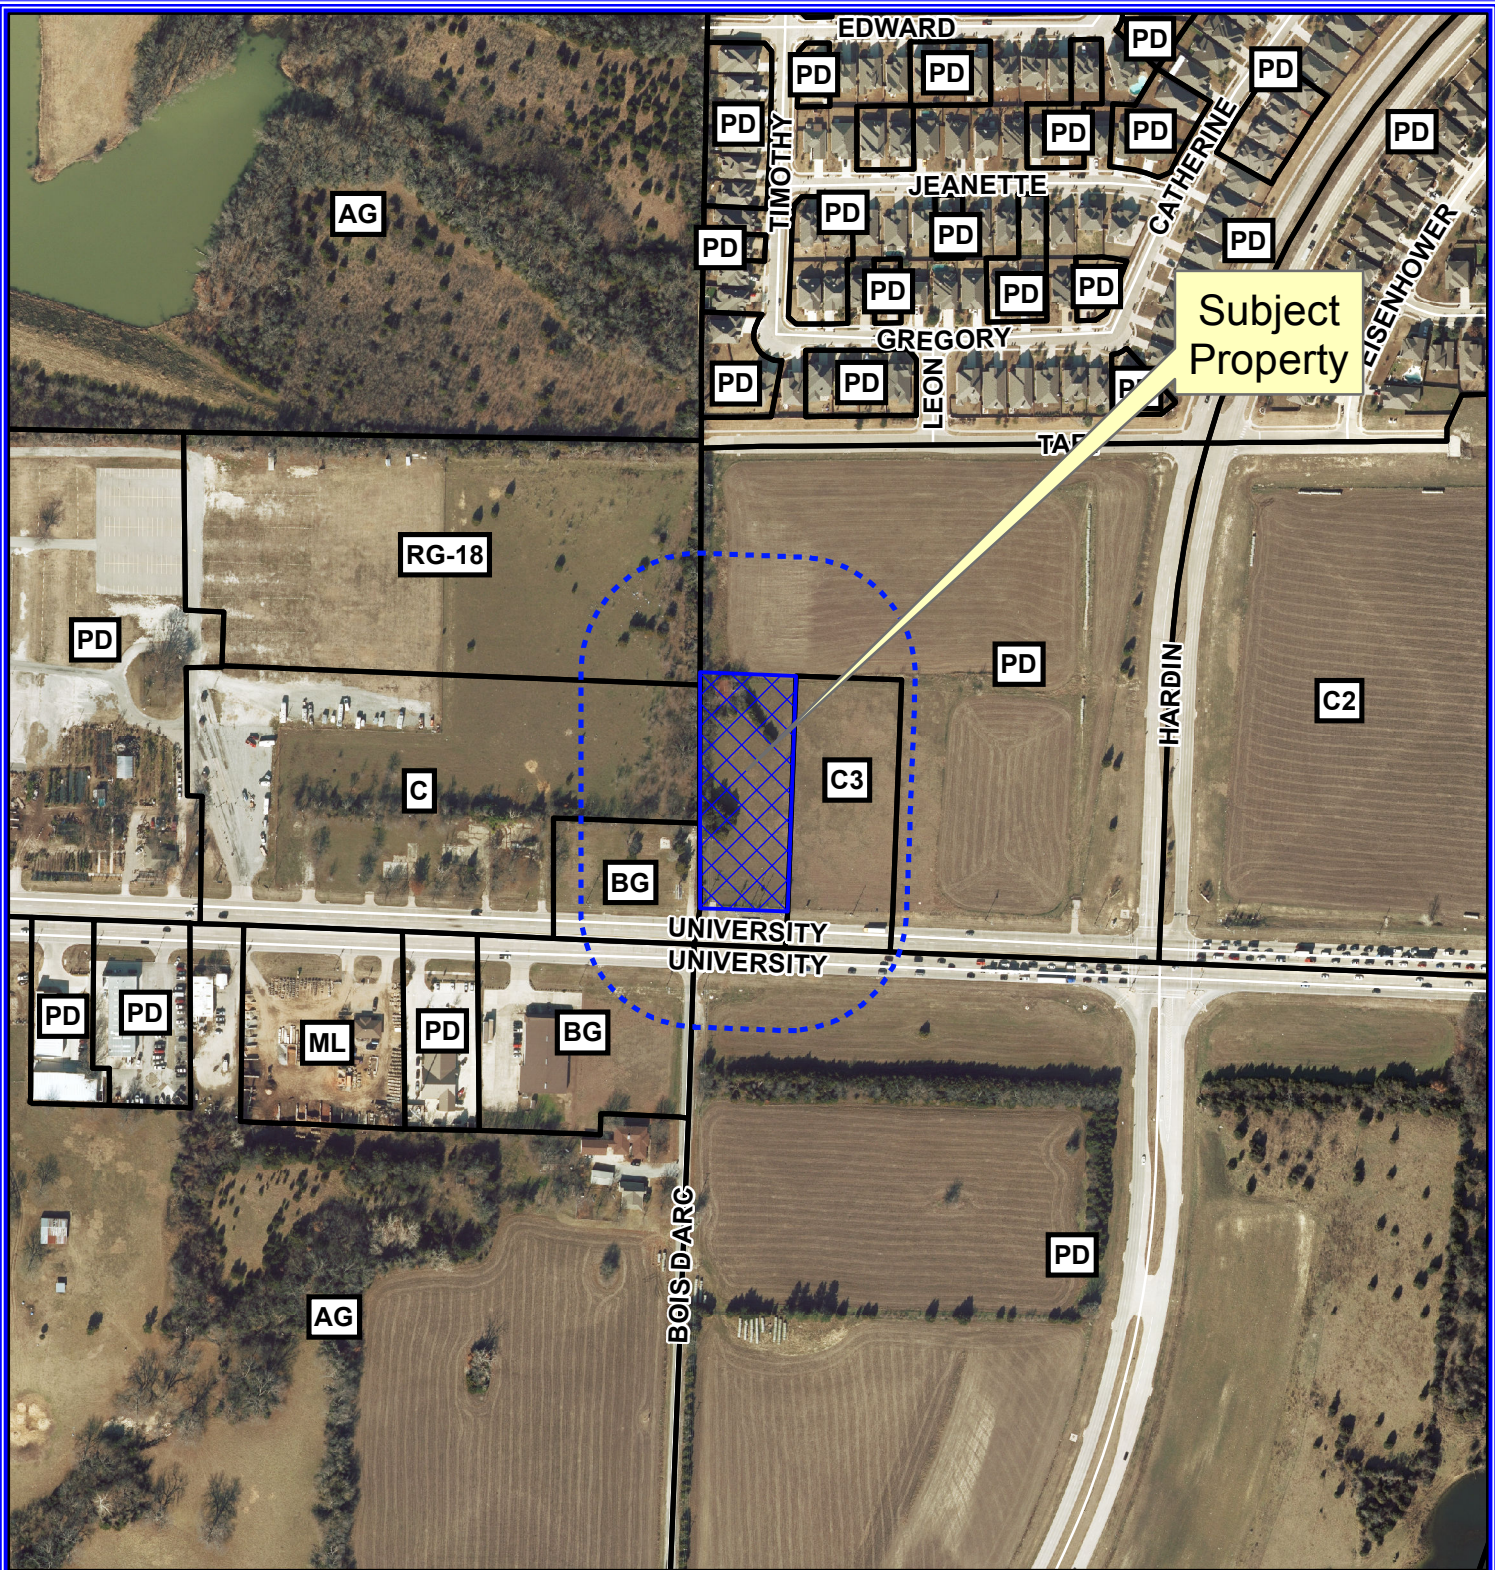

### Notification Map

Case: 16-299Z

--- 200' Buffer

Vicinity Map

## Notification Map

Case: 16-299Z

--- 200' Buffer

Vicinity Map

DISCLAIMER: This map and information contained in it were developed exclusively for use by the City of McKinney. Any use or reliance on this map by anyone else is at that party's risk and without liability to the City of McKinney, its officials or employees for any discrepancies, errors, or variances which may exist.